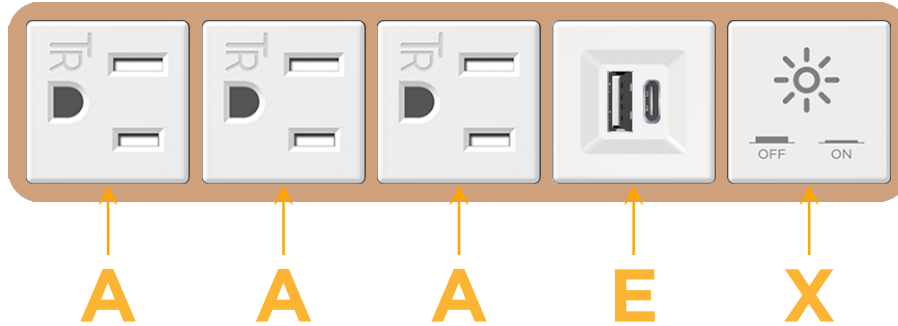

M-POWER-5T

AC POWER & DATA CONNECTIVITY SOLUTION

M-POWER-5TW-AAAEX-CUAB

Distributed by

Mormax Company, Inc.

8 Westchester Plaza

Elmsford, NY 10523

914-699-0101

sales@mormax.com

mormax.com

Metro Light & Power's line of power & data solutions offers sophisticated design elements combined with greater ease of installation. Streamlined and low-profile, enhanced by side-exiting cords, our outlets advance the industry with their cutting edge look and feel. We believe flexibility is key, and we provide a variety of mounting options, including the ability to mount in limited spaces. Our outlets are available in many finishes and configurations, in addition to a custom color and finish capability for our clients.

Bezel Finish: **COPPER (ABS)**

Custom Finishes Available M-POWER-5TW-AAAEX-CUAB

Features:

Module/Port Options:

- **A** Tamper Resistant AC Receptacle
- **E** USB-A & USB-C (20W)
- **M** Double USB-A (Fast Charging Ports - 18W)
- **H** HDMI
- **6** CAT 6
- **12** RJ 12
- **X** Switched AC
- **Y** 3-Way Switch (Low Voltage)
- **V** USB-C (45W High Speed Charging Port)
- **S** USB-C (25W High Speed Charging Port)
- **R** Switched AC (Rocker Switch)
- **D** Dimmer Switch

Plug:

Supplied with Low Profile Flat 45° Angle 120 VAC Plug

Optional Standard Straight 120 VAC Plug

Optional Straight 120 VAC Pass-through Plug

- CLEAN, COMPACT DESIGN
- STREAMLINED
- LOW PROFILE
- SIDE-EXITING CORDS
- PLUG & PLAY
- 6' AC CORD & PLUG (FLAT PLUG STANDARD)
- CUSTOMIZABLE CONFIGURATIONS AND FINISHES
- UL LISTED FOR MOUNTING IN FURNITURE
- 15A