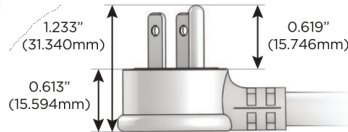

M-POWER-5T

AC POWER & DATA CONNECTIVITY SOLUTION

M-POWER-5TW-AAAEX-CUAB

Specs:

Modules/Ports:

- **A** Tamper Resistant AC Receptacle
- **E** USB-A & USB-C (20W)
- **X** Switched AC

A E X