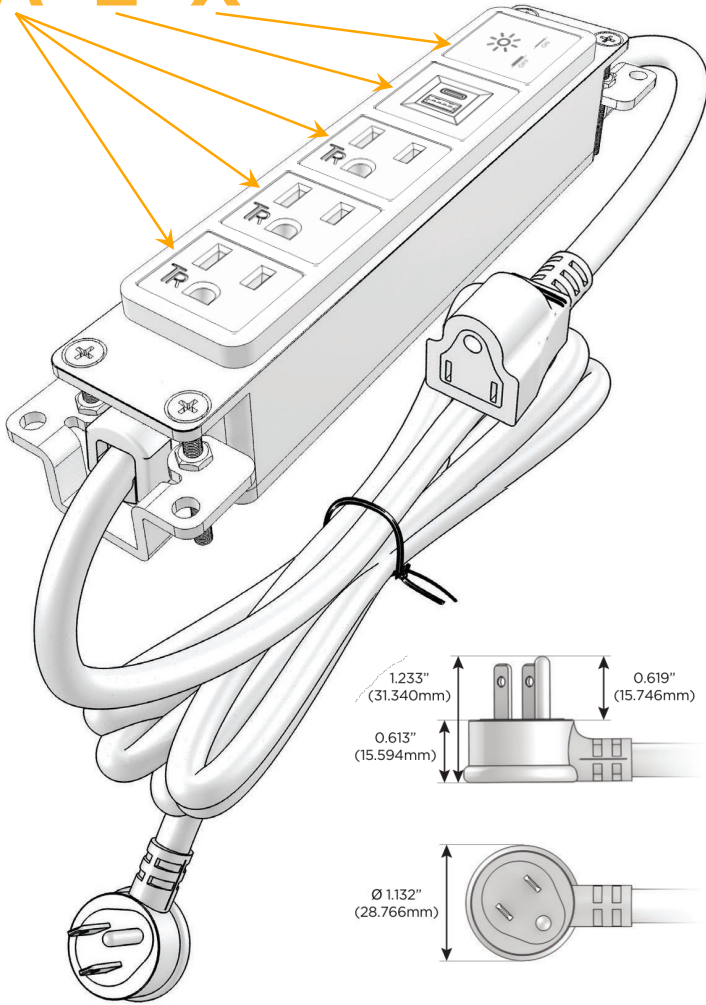

M-POWER-5T

AC POWER & DATA CONNECTIVITY SOLUTION

M-POWER-5TW-AAAEX-CUAB

Specs:

Modules/Ports:

- **A** Tamper Resistant AC Receptacle
- **E** USB-A & USB-C (20W)
- **X** Switched AC

A E X