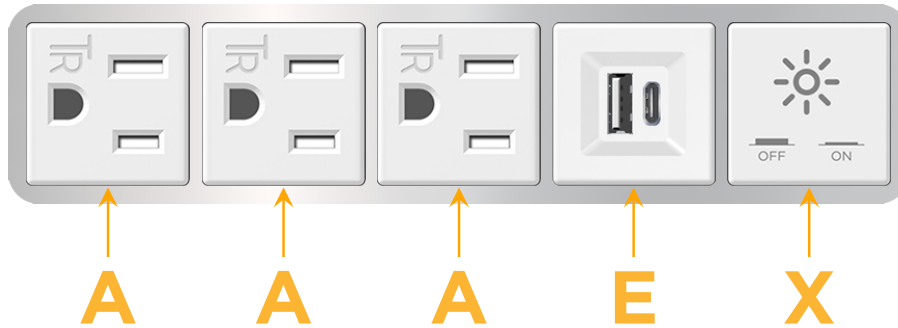

Bezel Finish: **CHROME (ABS)**

Custom Finishes Available M-POWER-5TW-AAAEX-CRAB

Features:

Module/Port Options:

- A** Tamper Resistant AC Receptacle
- E** USB-A & USB-C (20W)
- M** Double USB-A (Fast Charging Ports - 18W)
- H** HDMI
- 6** CAT 6
- 12** RJ 12
- X** Switched AC
- Y** 3-Way Switch (Low Voltage)
- V** USB-C (45W High Speed Charging Port)
- S** USB-C (25W High Speed Charging Port)
- R** Switched AC (Rocker Switch)
- D** Dimmer Switch

Plug:

Supplied with Low Profile Flat 45° Angle 120 VAC Plug

Optional Standard Straight 120 VAC Plug

Optional Straight 120 VAC Pass-through Plug

- CLEAN, COMPACT DESIGN
- STREAMLINED
- LOW PROFILE
- SIDE-EXITING CORDS
- PLUG & PLAY
- 6' AC CORD & PLUG (FLAT PLUG STANDARD)
- CUSTOMIZABLE CONFIGURATIONS AND FINISHES
- UL LISTED FOR MOUNTING IN FURNITURE
- 15A

M-POWER-5T

AC POWER & DATA CONNECTIVITY SOLUTION

M-POWER-5TW-AAAEX-CRAB

Specs:

Modules/Ports:

- A** Tamper Resistant AC Receptacle
- E** USB-A & USB-C (20W)
- X** Switched AC

A E X

Distributed by