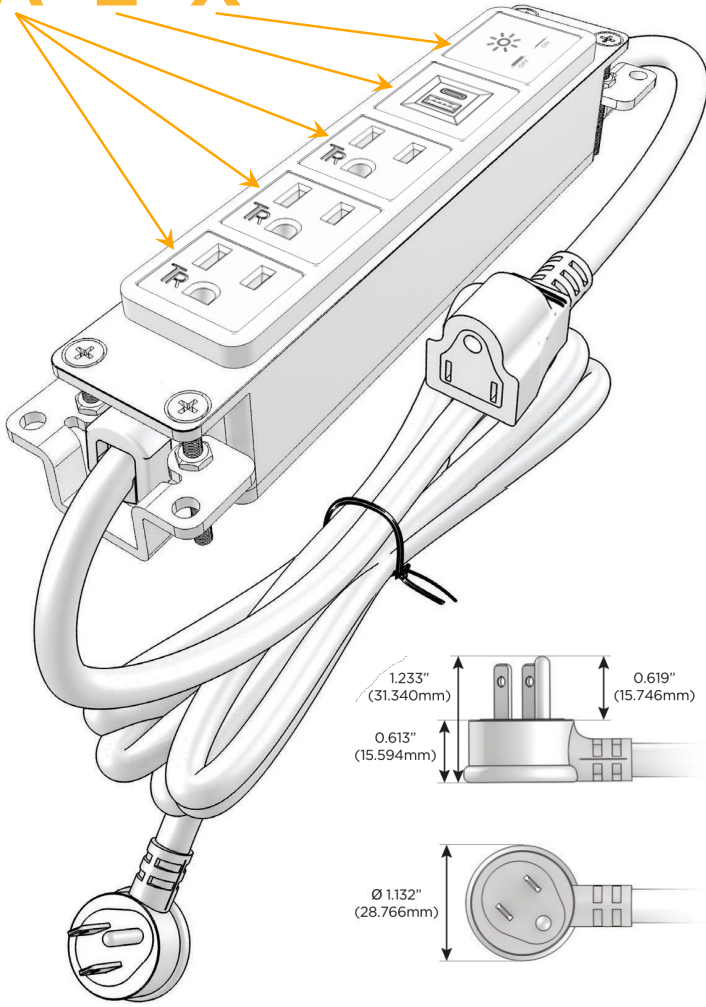

Bezel Finish: **CHROME (ABS)**

Custom Finishes Available M-POWER-5TW-AAAEX-CRAB

Features:

Module/Port Options:

- A** Tamper Resistant AC Receptacle
- E** USB-A & USB-C (20W)
- M** Double USB-A (Fast Charging Ports - 18W)
- H** HDMI
- 6** CAT 6
- 12** RJ 12
- X** Switched AC
- Y** 3-Way Switch (Low Voltage)
- V** USB-C (45W High Speed Charging Port)
- S** USB-C (25W High Speed Charging Port)
- R** Switched AC (Rocker Switch)
- D** Dimmer Switch

Plug:

Supplied with Low Profile Flat 45° Angle 120 VAC Plug

Optional Standard Straight 120 VAC Plug

Optional Straight 120 VAC Pass-through Plug

- CLEAN, COMPACT DESIGN
- STREAMLINED
- LOW PROFILE
- SIDE-EXITING CORDS
- PLUG & PLAY
- 6' AC CORD & PLUG (FLAT PLUG STANDARD)
- CUSTOMIZABLE CONFIGURATIONS AND FINISHES
- UL LISTED FOR MOUNTING IN FURNITURE
- 15A

M-POWER-5T

AC POWER & DATA CONNECTIVITY SOLUTION

M-POWER-5TW-AAAEX-CRAB

Specs:

Modules/Ports:

- A** Tamper Resistant AC Receptacle
- E** USB-A & USB-C (20W)
- X** Switched AC

A E X

Distributed by