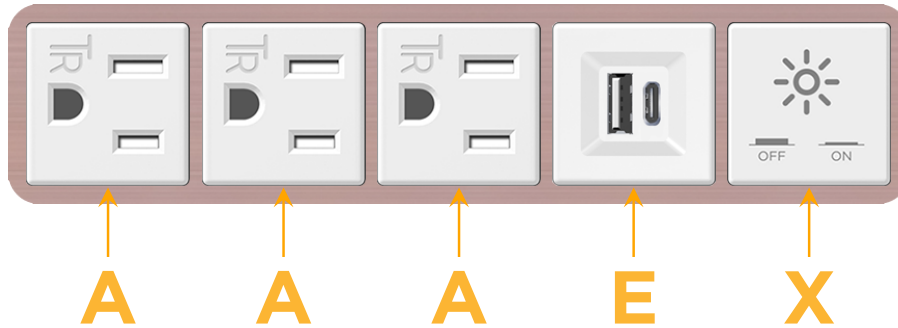

Bezel Finish: **CHAMPAGNE (ABS)**

Custom Finishes Available M-POWER-5TW-AAAEX-CHAB

Features:

Module/Port Options:

- A Tamper Resistant AC Receptacle
- E USB-A & USB-C (20W)
- M Double USB-A (Fast Charging Ports - 18W)
- H HDMI
- 6 CAT 6
- 12 RJ 12
- X Switched AC
- Y 3-Way Switch (Low Voltage)
- V USB-C (45W High Speed Charging Port)
- S USB-C (25W High Speed Charging Port)
- R Switched AC (Rocker Switch)
- D Dimmer Switch

Plug:

- Supplied with Low Profile Flat 45° Angle 120 VAC Plug
- Optional Standard Straight 120 VAC Plug
- Optional Straight 120 VAC Pass-through Plug

- CLEAN, COMPACT DESIGN
- STREAMLINED
- LOW PROFILE
- SIDE-EXITING CORDS
- PLUG & PLAY
- 6' AC CORD & PLUG (FLAT PLUG STANDARD)
- CUSTOMIZABLE CONFIGURATIONS AND FINISHES
- UL LISTED FOR MOUNTING IN FURNITURE
- 15A

M-POWER-5T

AC POWER & DATA CONNECTIVITY SOLUTION

M-POWER-5TW-AAAEX-CHAB

Specs:

Modules/Ports:

- A** Tamper Resistant AC Receptacle
- E** USB-A & USB-C (20W)
- X** Switched AC

A E X

Distributed by