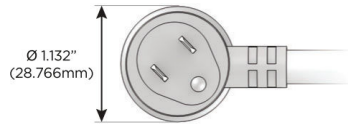

Plug:

- Supplied with Low Profile Flat 45° Angle 120 VAC Plug
- Optional Standard Straight 120 VAC Plug
- Optional Straight 120 VAC Pass-through Plug

- CLEAN, COMPACT DESIGN
- STREAMLINED
- LOW PROFILE
- SIDE-EXITING CORDS
- PLUG & PLAY
- 6' AC CORD & PLUG (FLAT PLUG STANDARD)
- CUSTOMIZABLE CONFIGURATIONS AND FINISHES
- UL LISTED FOR MOUNTING IN FURNITURE
- 15A

M-POWER-5T

AC POWER & DATA CONNECTIVITY SOLUTION

M-POWER-5TW-AAAEX-CHAB

Specs:

Modules/Ports:

- A** Tamper Resistant AC Receptacle
- E** USB-A & USB-C (20W)
- X** Switched AC

A E X

Distributed by