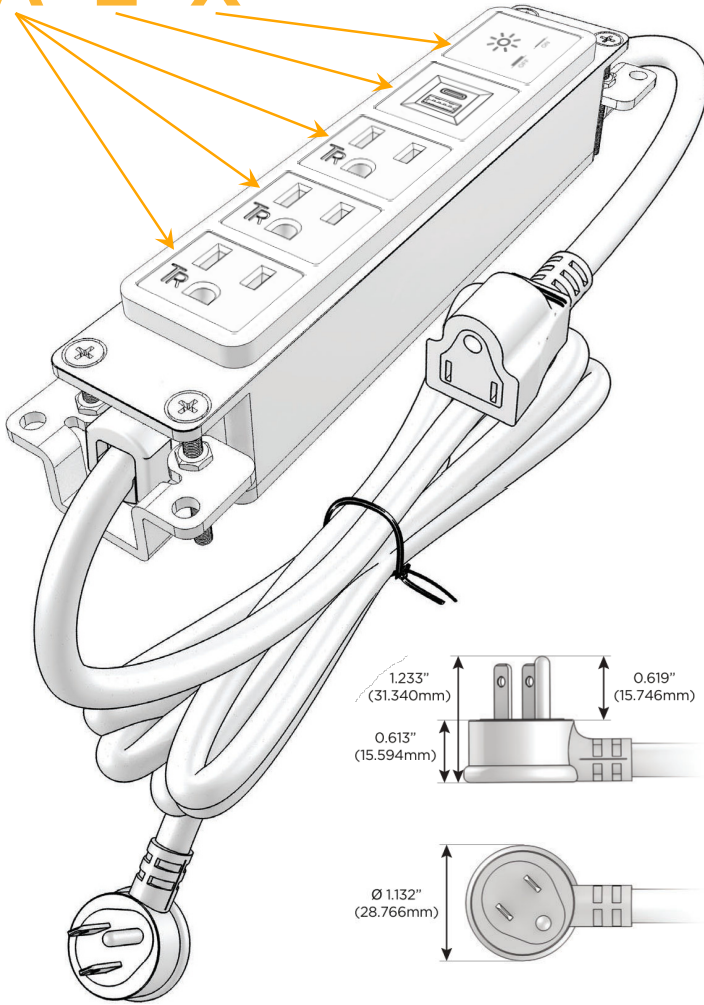

Bezel Finish: **CHAMPAGNE (ABS)**

Custom Finishes Available M-POWER-5TW-AAAEX-CHAB

Features:

Module/Port Options:

- A Tamper Resistant AC Receptacle
- E USB-A & USB-C (20W)
- M Double USB-A (Fast Charging Ports - 18W)
- H HDMI
- 6 CAT 6
- 12 RJ 12
- X Switched AC
- Y 3-Way Switch (Low Voltage)
- V USB-C (45W High Speed Charging Port)
- S USB-C (25W High Speed Charging Port)
- R Switched AC (Rocker Switch)
- D Dimmer Switch

Plug:

- Supplied with Low Profile Flat 45° Angle 120 VAC Plug
- Optional Standard Straight 120 VAC Plug
- Optional Straight 120 VAC Pass-through Plug

- CLEAN, COMPACT DESIGN
- STREAMLINED
- LOW PROFILE
- SIDE-EXITING CORDS
- PLUG & PLAY
- 6' AC CORD & PLUG (FLAT PLUG STANDARD)
- CUSTOMIZABLE CONFIGURATIONS AND FINISHES
- UL LISTED FOR MOUNTING IN FURNITURE
- 15A

M-POWER-5T

AC POWER & DATA CONNECTIVITY SOLUTION

M-POWER-5TW-AAAEX-CHAB

Specs:

Modules/Ports:

- A** Tamper Resistant AC Receptacle
- E** USB-A & USB-C (20W)
- X** Switched AC

A E X

Distributed by