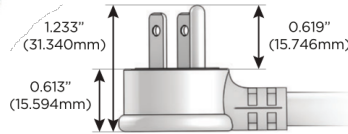

M-POWER-5T

AC POWER & DATA CONNECTIVITY SOLUTION

M-POWER-5TW-AAAEX-CHAB

Specs:

Modules/Ports:

- A** Tamper Resistant AC Receptacle
- E** USB-A & USB-C (20W)
- X** Switched AC

A E X

Distributed by