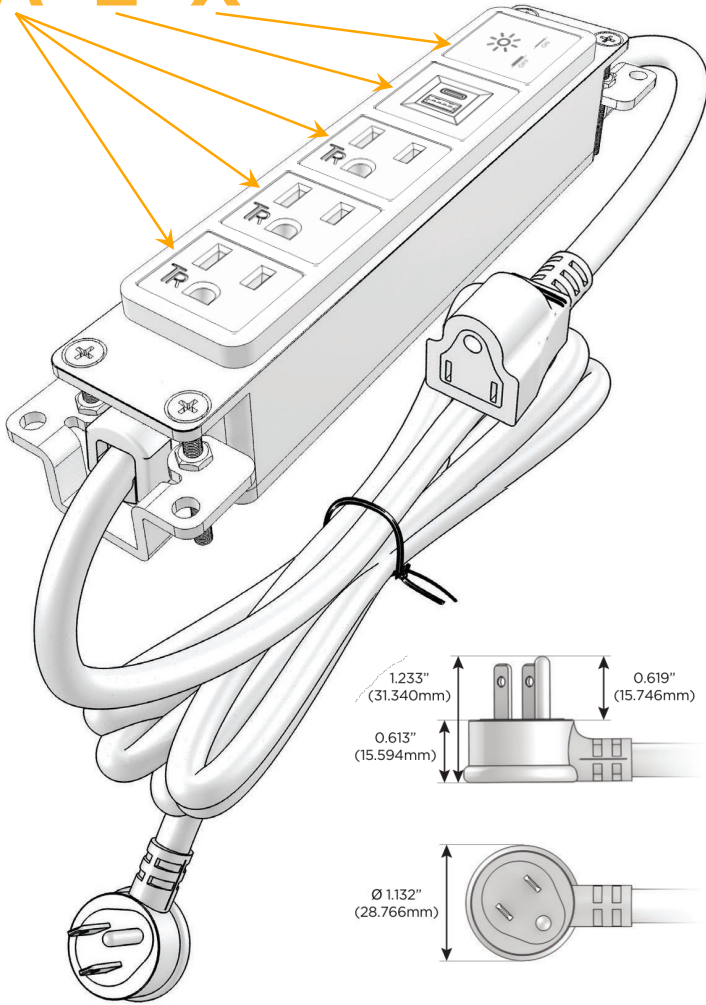

Bezel Finish: **STANDARD BRONZE (ABS)**

Custom Finishes Available M-POWER-5TW-AAAEX-BZAB

Features:

Module/Port Options:

- A** Tamper Resistant AC Receptacle
- E** USB-A & USB-C (20W)
- M** Double USB-A (Fast Charging Ports - 18W)
- H** HDMI
- 6** CAT 6
- 12** RJ 12
- X** Switched AC
- Y** 3-Way Switch (Low Voltage)
- V** USB-C (45W High Speed Charging Port)
- S** USB-C (25W High Speed Charging Port)
- R** Switched AC (Rocker Switch)
- D** Dimmer Switch

Plug:

- Supplied with Low Profile Flat 45° Angle 120 VAC Plug
- Optional Standard Straight 120 VAC Plug
- Optional Straight 120 VAC Pass-through Plug

- CLEAN, COMPACT DESIGN
- STREAMLINED
- LOW PROFILE
- SIDE-EXITING CORDS
- PLUG & PLAY
- 6' AC CORD & PLUG (FLAT PLUG STANDARD)
- CUSTOMIZABLE CONFIGURATIONS AND FINISHES
- UL LISTED FOR MOUNTING IN FURNITURE
- 15A

M-POWER-5T

AC POWER & DATA CONNECTIVITY SOLUTION

M-POWER-5TW-AAAEX-BZAB

Specs:

Modules/Ports:

- A** Tamper Resistant AC Receptacle
- E** USB-A & USB-C (20W)
- X** Switched AC

A E X

Distributed by