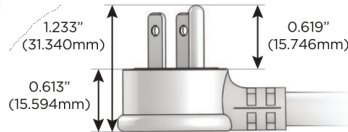

M-POWER-5T

AC POWER & DATA CONNECTIVITY SOLUTION

M-POWER-5TW-AAAEX-BZAB

Specs:

Modules/Ports:

- A** Tamper Resistant AC Receptacle
- E** USB-A & USB-C (20W)
- X** Switched AC

A E X

Distributed by