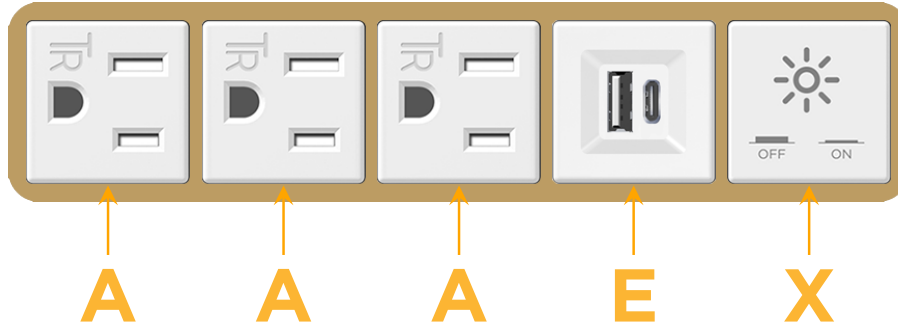

sales@mormax.com

mormax.com

Metro Light & Power's line of power & data solutions offers sophisticated design elements combined with greater ease of installation. Streamlined and low-profile, enhanced by side-exiting cords, our outlets advance the industry with their cutting edge look and feel. We believe flexibility is key, and we provide a variety of mounting options, including the ability to mount in limited spaces. Our outlets are available in many finishes and configurations, in addition to a custom color and finish capability for our clients.

Bezel Finish: **STANDARD BRONZE (ABS)**

Custom Finishes Available M-POWER-5TW-AAAEX-BZAB

Features:

Module/Port Options:

- A** Tamper Resistant AC Receptacle
- E** USB-A & USB-C (20W)
- M** Double USB-A (Fast Charging Ports - 18W)
- H** HDMI
- 6** CAT 6
- 12** RJ 12
- X** Switched AC
- Y** 3-Way Switch (Low Voltage)
- V** USB-C (45W High Speed Charging Port)
- S** USB-C (25W High Speed Charging Port)
- R** Switched AC (Rocker Switch)
- D** Dimmer Switch

Plug:

- Supplied with Low Profile Flat 45° Angle 120 VAC Plug
- Optional Standard Straight 120 VAC Plug
- Optional Straight 120 VAC Pass-through Plug

- CLEAN, COMPACT DESIGN
- STREAMLINED
- LOW PROFILE
- SIDE-EXITING CORDS
- PLUG & PLAY
- 6' AC CORD & PLUG (FLAT PLUG STANDARD)
- CUSTOMIZABLE CONFIGURATIONS AND FINISHES
- UL LISTED FOR MOUNTING IN FURNITURE
- 15A

M-POWER-5T

AC POWER & DATA CONNECTIVITY SOLUTION

M-POWER-5TW-AAAEX-BZAB

Specs:

Modules/Ports:

- A** Tamper Resistant AC Receptacle
- E** USB-A & USB-C (20W)
- X** Switched AC

A E X

Distributed by