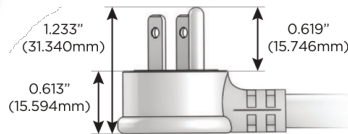

M-POWER-5T

AC POWER & DATA CONNECTIVITY SOLUTION

M-POWER-5TW-AAAEX-BZ5AB

Specs:

Modules/Ports:

- A** Tamper Resistant AC Receptacle
- E** USB-A & USB-C (20W)
- X** Switched AC

Distributed by

Mormax Company, Inc.