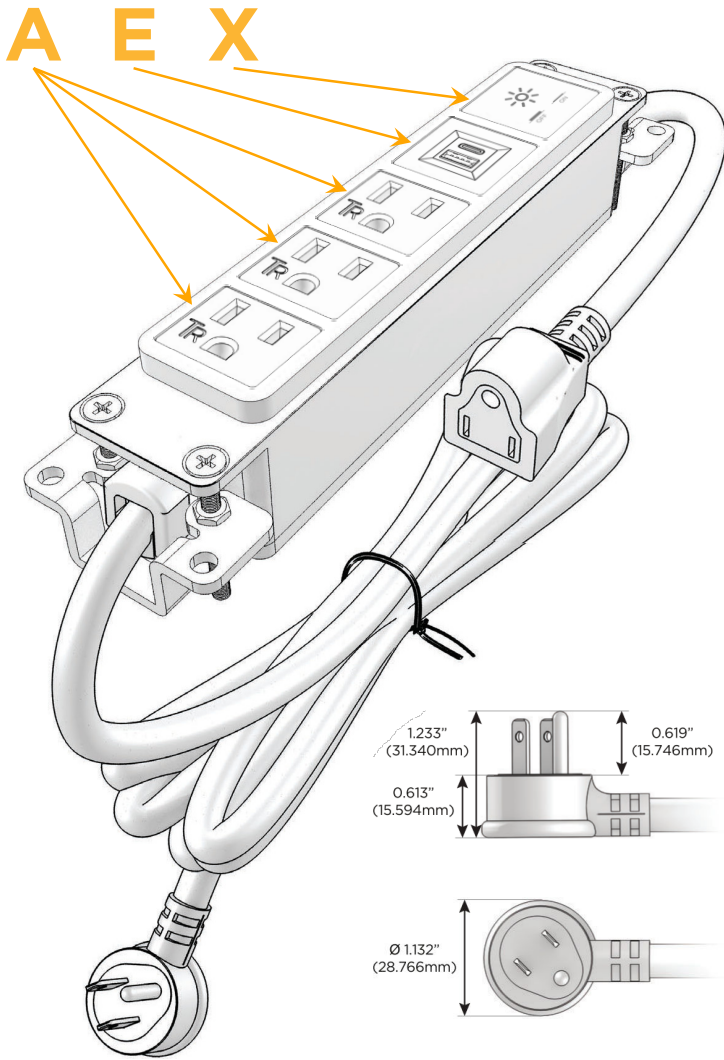

Bezel Finish: **ARCHITECTURAL BRONZE (ABS)**

Custom Finishes Available M-POWER-5TW-AAAEX-BZ5AB

Features:

Module/Port Options:

- A** Tamper Resistant AC Receptacle
- E** USB-A & USB-C (20W)
- M** Double USB-A (Fast Charging Ports - 18W)
- H** HDMI
- 6** CAT 6
- 12** RJ 12
- X** Switched AC
- Y** 3-Way Switch (Low Voltage)
- V** USB-C (45W High Speed Charging Port)
- S** USB-C (25W High Speed Charging Port)
- R** Switched AC (Rocker Switch)
- D** Dimmer Switch

Plug:

Supplied with Low Profile Flat 45° Angle 120 VAC Plug

Optional Standard Straight 120 VAC Plug

Optional Straight 120 VAC Pass-through Plug

- CLEAN, COMPACT DESIGN
- STREAMLINED
- LOW PROFILE
- SIDE-EXITING CORDS
- PLUG & PLAY
- 6' AC CORD & PLUG (FLAT PLUG STANDARD)
- CUSTOMIZABLE CONFIGURATIONS AND FINISHES
- UL LISTED FOR MOUNTING IN FURNITURE
- 15A

M-POWER-5T

AC POWER & DATA CONNECTIVITY SOLUTION

M-POWER-5TW-AAAEX-BZ5AB

Specs:

Modules/Ports:

- A** Tamper Resistant AC Receptacle
- E** USB-A & USB-C (20W)
- X** Switched AC

Distributed by

Mormax Company, Inc.