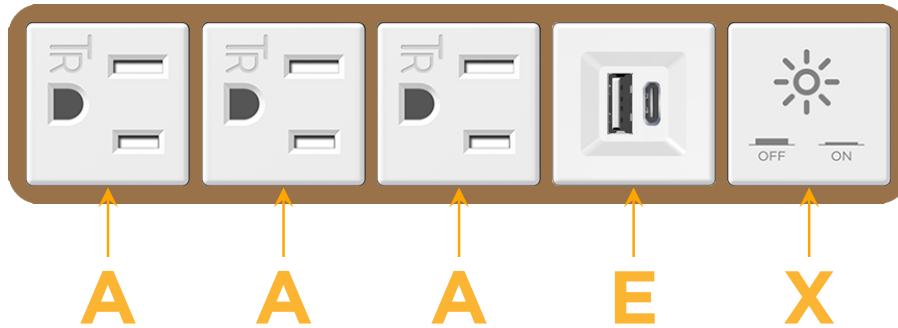

Bezel Finish: **ARCHITECTURAL BRONZE (ABS)**

Custom Finishes Available M-POWER-5TW-AAAEX-BZ5AB

Features:

Module/Port Options:

- A** Tamper Resistant AC Receptacle
- E** USB-A & USB-C (20W)
- M** Double USB-A (Fast Charging Ports - 18W)
- H** HDMI
- 6** CAT 6
- 12** RJ 12
- X** Switched AC
- Y** 3-Way Switch (Low Voltage)
- V** USB-C (45W High Speed Charging Port)
- S** USB-C (25W High Speed Charging Port)
- R** Switched AC (Rocker Switch)
- D** Dimmer Switch

Plug:

Supplied with Low Profile Flat 45° Angle 120 VAC Plug

Optional Standard Straight 120 VAC Plug

Optional Straight 120 VAC Pass-through Plug

- CLEAN, COMPACT DESIGN
- STREAMLINED
- LOW PROFILE
- SIDE-EXITING CORDS
- PLUG & PLAY
- 6' AC CORD & PLUG (FLAT PLUG STANDARD)
- CUSTOMIZABLE CONFIGURATIONS AND FINISHES
- UL LISTED FOR MOUNTING IN FURNITURE
- 15A

M-POWER-5T

AC POWER & DATA CONNECTIVITY SOLUTION

M-POWER-5TW-AAAEX-BZ5AB

Specs:

Modules/Ports:

- A** Tamper Resistant AC Receptacle
- E** USB-A & USB-C (20W)
- X** Switched AC

Distributed by

Mormax Company, Inc.