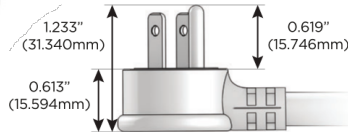

M-POWER-5T

AC POWER & DATA CONNECTIVITY SOLUTION

M-POWER-5TW-AAAEX-BZ5AAB

Specs:

Modules/Ports:

- A** Tamper Resistant AC Receptacle
- E** USB-A & USB-C (20W)
- X** Switched AC

TOP

Distributed by