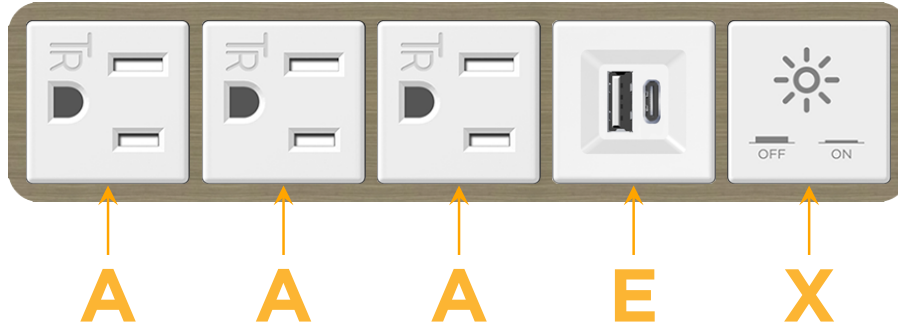

Bezel Finish: **ANTIQUED ARCHITECTURAL BRONZE (ABS)**

Custom Finishes Available M-POWER-5TW-AAAEX-BZ5AAB

Features:

Module/Port Options:

- A Tamper Resistant AC Receptacle
- E USB-A & USB-C (20W)
- M Double USB-A (Fast Charging Ports - 18W)
- H HDMI
- 6 CAT 6
- 12 RJ 12
- X Switched AC
- Y 3-Way Switch (Low Voltage)
- V USB-C (45W High Speed Charging Port)
- S USB-C (25W High Speed Charging Port)
- R Switched AC (Rocker Switch)
- D Dimmer Switch

Plug:

Supplied with Low Profile Flat 45° Angle 120 VAC Plug

Optional Standard Straight 120 VAC Plug

Optional Straight 120 VAC Pass-through Plug

- CLEAN, COMPACT DESIGN
- STREAMLINED
- LOW PROFILE
- SIDE-EXITING CORDS
- PLUG & PLAY
- 6' AC CORD & PLUG (FLAT PLUG STANDARD)
- CUSTOMIZABLE CONFIGURATIONS AND FINISHES
- UL LISTED FOR MOUNTING IN FURNITURE
- 15A

M-POWER-5T

AC POWER & DATA CONNECTIVITY SOLUTION

M-POWER-5TW-AAAEX-BZ5AAB

Specs:

Modules/Ports:

- A** Tamper Resistant AC Receptacle
- E** USB-A & USB-C (20W)
- X** Switched AC

TOP

Distributed by