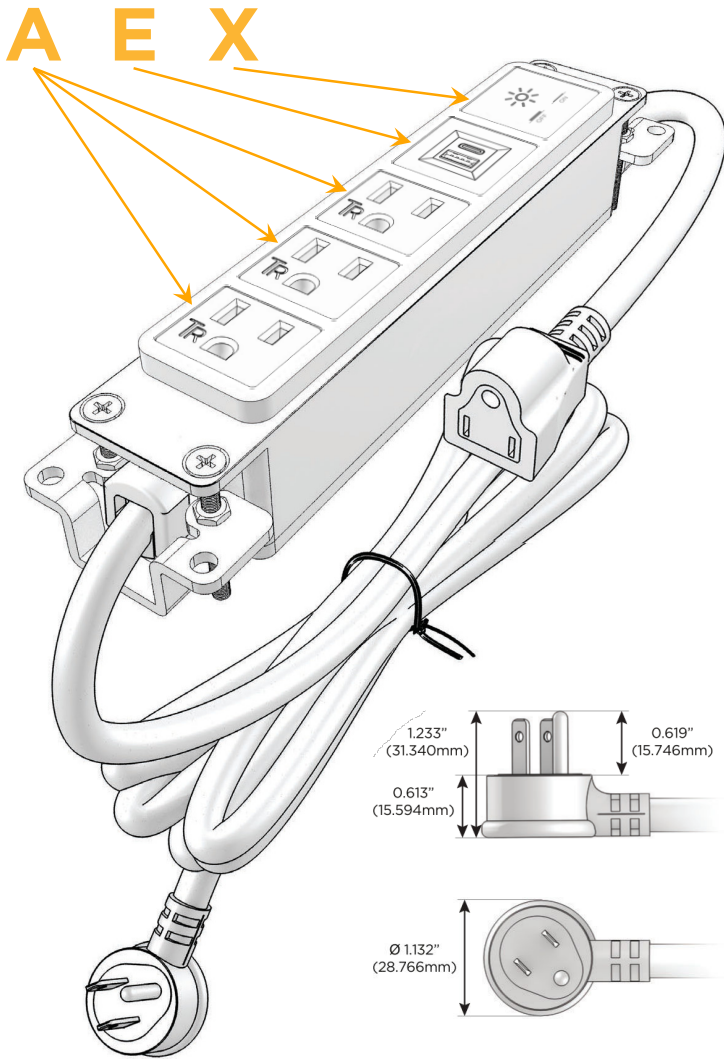

Bezel Finish: **ANTIQUED ARCHITECTURAL BRONZE (ABS)**

Custom Finishes Available M-POWER-5TW-AAAEX-BZ5AAB

Features:

Module/Port Options:

- A Tamper Resistant AC Receptacle
- E USB-A & USB-C (20W)
- M Double USB-A (Fast Charging Ports - 18W)
- H HDMI
- 6 CAT 6
- 12 RJ 12
- X Switched AC
- Y 3-Way Switch (Low Voltage)
- V USB-C (45W High Speed Charging Port)
- S USB-C (25W High Speed Charging Port)
- R Switched AC (Rocker Switch)
- D Dimmer Switch

Plug:

Supplied with Low Profile Flat 45° Angle 120 VAC Plug

Optional Standard Straight 120 VAC Plug

Optional Straight 120 VAC Pass-through Plug

- CLEAN, COMPACT DESIGN
- STREAMLINED
- LOW PROFILE
- SIDE-EXITING CORDS
- PLUG & PLAY
- 6' AC CORD & PLUG (FLAT PLUG STANDARD)
- CUSTOMIZABLE CONFIGURATIONS AND FINISHES
- UL LISTED FOR MOUNTING IN FURNITURE
- 15A

M-POWER-5T

AC POWER & DATA CONNECTIVITY SOLUTION

M-POWER-5TW-AAAEX-BZ5AAB

Specs:

Modules/Ports:

- A** Tamper Resistant AC Receptacle
- E** USB-A & USB-C (20W)
- X** Switched AC

TOP

Distributed by