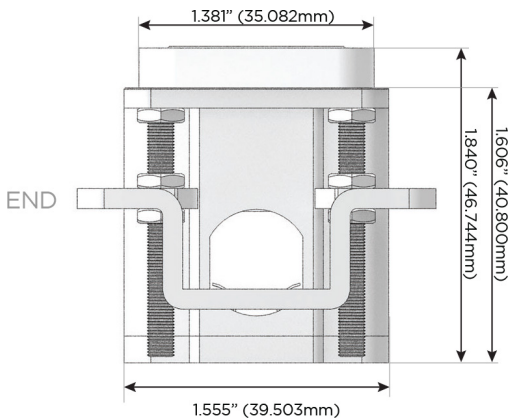

Plug:

Supplied with Low Profile Flat 45° Angle 120 VAC Plug

Optional Standard Straight 120 VAC Plug

Optional Straight 120 VAC Pass-through Plug

- CLEAN, COMPACT DESIGN
- STREAMLINED
- LOW PROFILE
- SIDE-EXITING CORDS
- PLUG & PLAY
- 6' AC CORD & PLUG (FLAT PLUG STANDARD)
- CUSTOMIZABLE CONFIGURATIONS AND FINISHES
- UL LISTED FOR MOUNTING IN FURNITURE
- 15A

M-POWER-5T

AC POWER & DATA CONNECTIVITY SOLUTION

M-POWER-5TW-AAAEX-BZ5AAB

Specs:

Modules/Ports:

- A** Tamper Resistant AC Receptacle
- E** USB-A & USB-C (20W)
- X** Switched AC

TOP

Distributed by