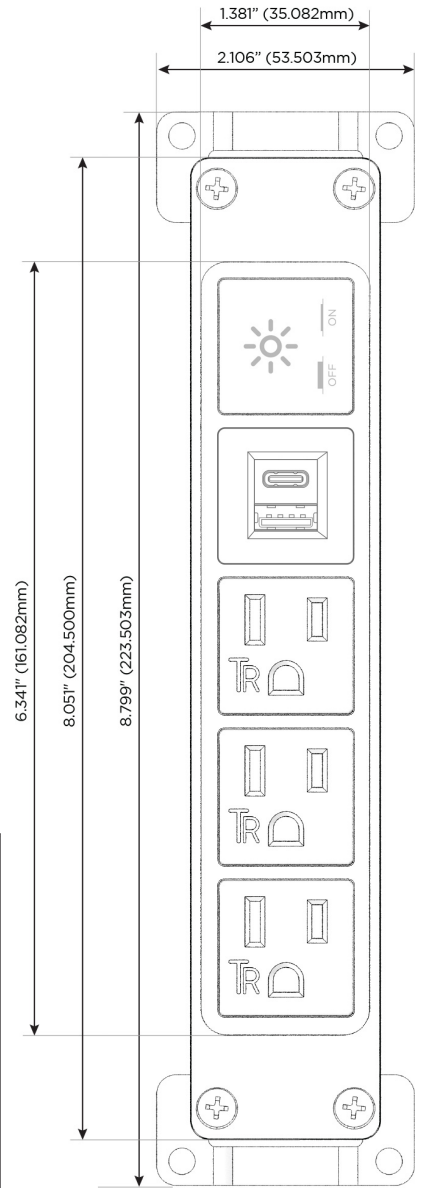

Bezel Finish: **ANTIQUED ARCHITECTURAL BRONZE (ABS)**

Custom Finishes Available M-POWER-5TW-AAAEX-BZ5AAB

Features:

Module/Port Options:

- A Tamper Resistant AC Receptacle
- E USB-A & USB-C (20W)
- M Double USB-A (Fast Charging Ports - 18W)
- H HDMI
- 6 CAT 6
- 12 RJ 12
- X Switched AC
- Y 3-Way Switch (Low Voltage)
- V USB-C (45W High Speed Charging Port)
- S USB-C (25W High Speed Charging Port)
- R Switched AC (Rocker Switch)
- D Dimmer Switch

Plug:

Supplied with Low Profile Flat 45° Angle 120 VAC Plug

Optional Standard Straight 120 VAC Plug

Optional Straight 120 VAC Pass-through Plug

- CLEAN, COMPACT DESIGN
- STREAMLINED
- LOW PROFILE
- SIDE-EXITING CORDS
- PLUG & PLAY
- 6' AC CORD & PLUG (FLAT PLUG STANDARD)
- CUSTOMIZABLE CONFIGURATIONS AND FINISHES
- UL LISTED FOR MOUNTING IN FURNITURE
- 15A

M-POWER-5T

AC POWER & DATA CONNECTIVITY SOLUTION

M-POWER-5TW-AAAEX-BZ5AAB

Specs:

Modules/Ports:

- A** Tamper Resistant AC Receptacle
- E** USB-A & USB-C (20W)
- X** Switched AC

TOP

Distributed by