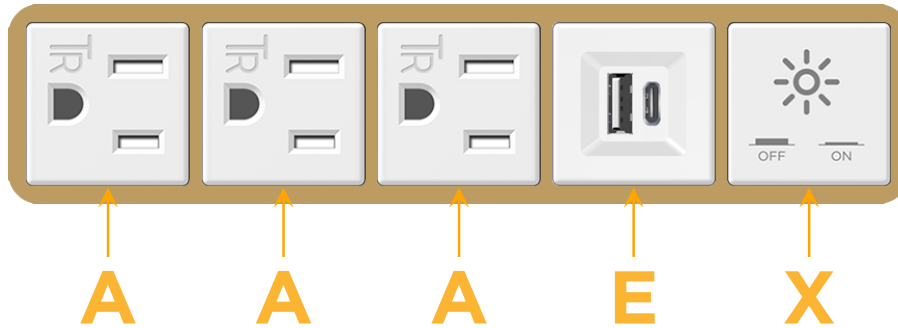

Bezel Finish: **BRASS (ABS)**

Custom Finishes Available M-POWER-5TW-AAAEX-BRAB

Features:

Module/Port Options:

- A** Tamper Resistant AC Receptacle
- E** USB-A & USB-C (20W)
- M** Double USB-A (Fast Charging Ports - 18W)
- H** HDMI
- 6** CAT 6
- 12** RJ 12
- X** Switched AC
- Y** 3-Way Switch (Low Voltage)
- V** USB-C (45W High Speed Charging Port)
- S** USB-C (25W High Speed Charging Port)
- R** Switched AC (Rocker Switch)
- D** Dimmer Switch

Plug:

Supplied with Low Profile Flat 45° Angle 120 VAC Plug

Optional Standard Straight 120 VAC Plug

Optional Straight 120 VAC Pass-through Plug

- CLEAN, COMPACT DESIGN
- STREAMLINED
- LOW PROFILE
- SIDE-EXITING CORDS
- PLUG & PLAY
- 6' AC CORD & PLUG (FLAT PLUG STANDARD)
- CUSTOMIZABLE CONFIGURATIONS AND FINISHES
- UL LISTED FOR MOUNTING IN FURNITURE
- 15A

M-POWER-5T

AC POWER & DATA CONNECTIVITY SOLUTION

M-POWER-5TW-AAAEX-BRAB

Specs:

Modules/Ports:

- A** Tamper Resistant AC Receptacle
- E** USB-A & USB-C (20W)
- X** Switched AC

A E X

Distributed by