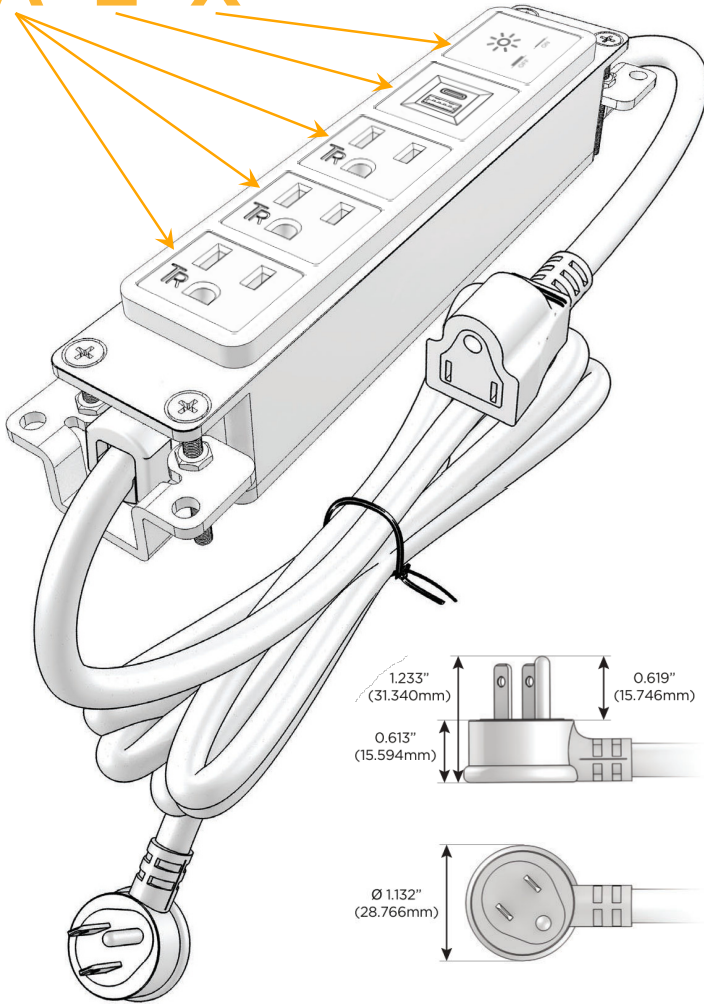

Bezel Finish: **BRASS (ABS)**

Custom Finishes Available M-POWER-5TW-AAAEX-BRAB

Features:

Module/Port Options:

- A** Tamper Resistant AC Receptacle
- E** USB-A & USB-C (20W)
- M** Double USB-A (Fast Charging Ports - 18W)
- H** HDMI
- 6** CAT 6
- 12** RJ 12
- X** Switched AC
- Y** 3-Way Switch (Low Voltage)
- V** USB-C (45W High Speed Charging Port)
- S** USB-C (25W High Speed Charging Port)
- R** Switched AC (Rocker Switch)
- D** Dimmer Switch

Plug:

Supplied with Low Profile Flat 45° Angle 120 VAC Plug

Optional Standard Straight 120 VAC Plug

Optional Straight 120 VAC Pass-through Plug

- CLEAN, COMPACT DESIGN
- STREAMLINED
- LOW PROFILE
- SIDE-EXITING CORDS
- PLUG & PLAY
- 6' AC CORD & PLUG (FLAT PLUG STANDARD)
- CUSTOMIZABLE CONFIGURATIONS AND FINISHES
- UL LISTED FOR MOUNTING IN FURNITURE
- 15A

M-POWER-5T

AC POWER & DATA CONNECTIVITY SOLUTION

M-POWER-5TW-AAAEX-BRAB

Specs:

Modules/Ports:

- A** Tamper Resistant AC Receptacle
- E** USB-A & USB-C (20W)
- X** Switched AC

A E X

Distributed by