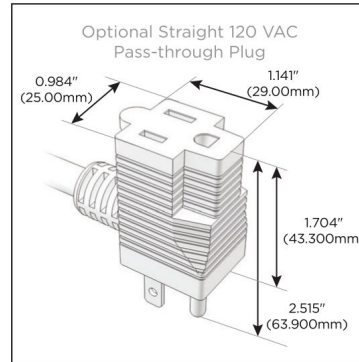

Plug:

Supplied with Low Profile Flat 45° Angle 120 VAC Plug

Optional Standard Straight 120 VAC Plug

Optional Straight 120 VAC Pass-through Plug

- CLEAN, COMPACT DESIGN
- STREAMLINED
- LOW PROFILE
- SIDE-EXITING CORDS
- PLUG & PLAY
- 6' AC CORD & PLUG (FLAT PLUG STANDARD)
- CUSTOMIZABLE CONFIGURATIONS AND FINISHES
- UL LISTED FOR MOUNTING IN FURNITURE
- 15A

M-POWER-5T

AC POWER & DATA CONNECTIVITY SOLUTION

M-POWER-5TW-AAAEX-BRAB

Specs:

Modules/Ports:

- A** Tamper Resistant AC Receptacle
- E** USB-A & USB-C (20W)
- X** Switched AC

A E X

Distributed by