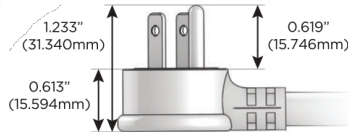

M-POWER-5T

AC POWER & DATA CONNECTIVITY SOLUTION

M-POWER-5TW-AAAEX-BRAB

Specs:

Modules/Ports:

- A** Tamper Resistant AC Receptacle
- E** USB-A & USB-C (20W)
- X** Switched AC

A E X

Distributed by