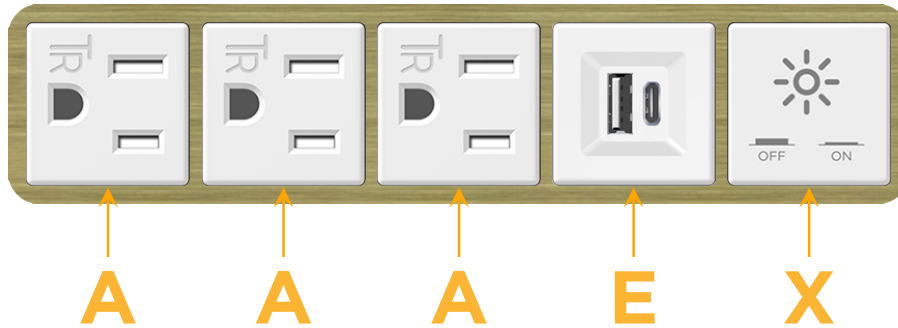

M-POWER-5T

AC POWER & DATA CONNECTIVITY SOLUTION

M-POWER-5TW-AAAEX-BRAAB

Distributed by

Mormax Company, Inc.

8 Westchester Plaza

Elmsford, NY 10523

914-699-0101

sales@mormax.com

mormax.com

Metro Light & Power's line of power & data solutions offers sophisticated design elements combined with greater ease of installation. Streamlined and low-profile, enhanced by side-exiting cords, our outlets advance the industry with their cutting edge look and feel. We believe flexibility is key, and we provide a variety of mounting options, including the ability to mount in limited spaces. Our outlets are available in many finishes and configurations, in addition to a custom color and finish capability for our clients.

Bezel Finish: **BRASS ANTIQUED (ABS)**

Custom Finishes Available M-POWER-5TW-AAAEX-BRAAB

Features:

Module/Port Options:

- **A** Tamper Resistant AC Receptacle
- **E** USB-A & USB-C (20W)
- **M** Double USB-A (Fast Charging Ports - 18W)
- **H** HDMI
- **6** CAT 6
- **12** RJ 12
- **X** Switched AC
- **Y** 3-Way Switch (Low Voltage)
- **V** USB-C (45W High Speed Charging Port)
- **S** USB-C (25W High Speed Charging Port)
- **R** Switched AC (Rocker Switch)
- **D** Dimmer Switch

Plug:

Supplied with Low Profile Flat 45° Angle 120 VAC Plug

Optional Standard Straight 120 VAC Plug

Optional Straight 120 VAC Pass-through Plug

- CLEAN, COMPACT DESIGN
- STREAMLINED
- LOW PROFILE
- SIDE-EXITING CORDS
- PLUG & PLAY
- 6' AC CORD & PLUG (FLAT PLUG STANDARD)
- CUSTOMIZABLE CONFIGURATIONS AND FINISHES
- UL LISTED FOR MOUNTING IN FURNITURE
- 15A