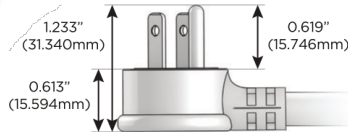

M-POWER-5T

AC POWER & DATA CONNECTIVITY SOLUTION

M-POWER-5TW-AAAEX-BRAAB

Specs:

Modules/Ports:

- **A** Tamper Resistant AC Receptacle
- **E** USB-A & USB-C (20W)
- **X** Switched AC

A E X