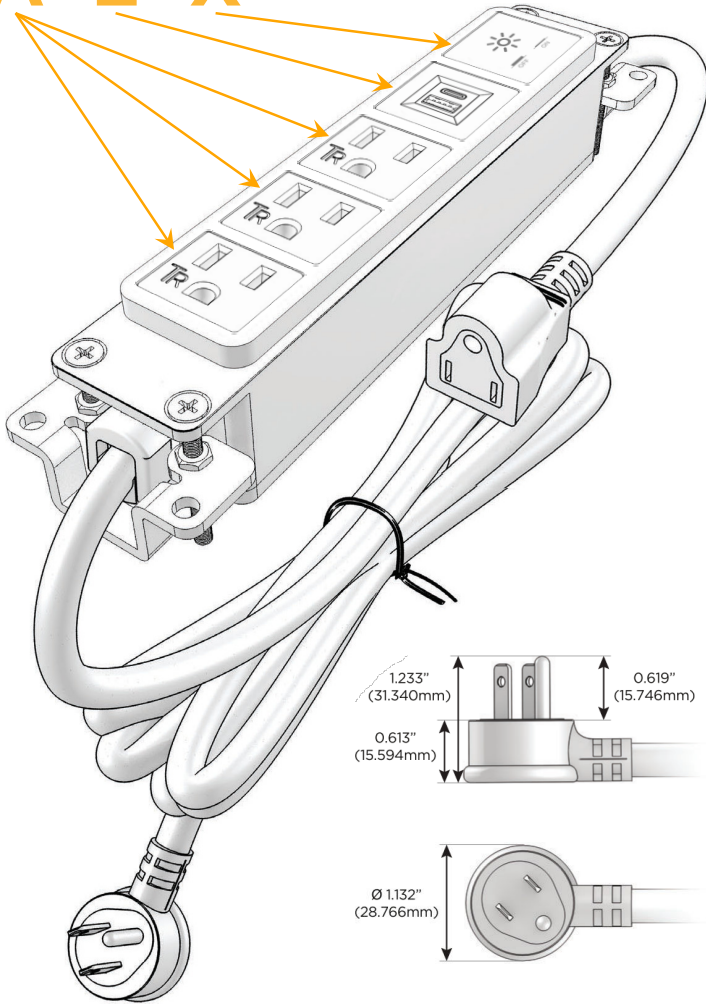

M-POWER-5T

AC POWER & DATA CONNECTIVITY SOLUTION

M-POWER-5TW-AAAEX-BRAAB

Specs:

Modules/Ports:

- **A** Tamper Resistant AC Receptacle
- **E** USB-A & USB-C (20W)
- **X** Switched AC

A E X