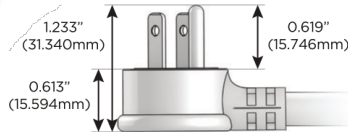

M-POWER-5T

AC POWER & DATA CONNECTIVITY SOLUTION

M-POWER-5TW-AAAEX-BR4B

Specs:

Modules/Ports:

- A** Tamper Resistant AC Receptacle
- E** USB-A & USB-C (20W)
- X** Switched AC

A E X

Distributed by