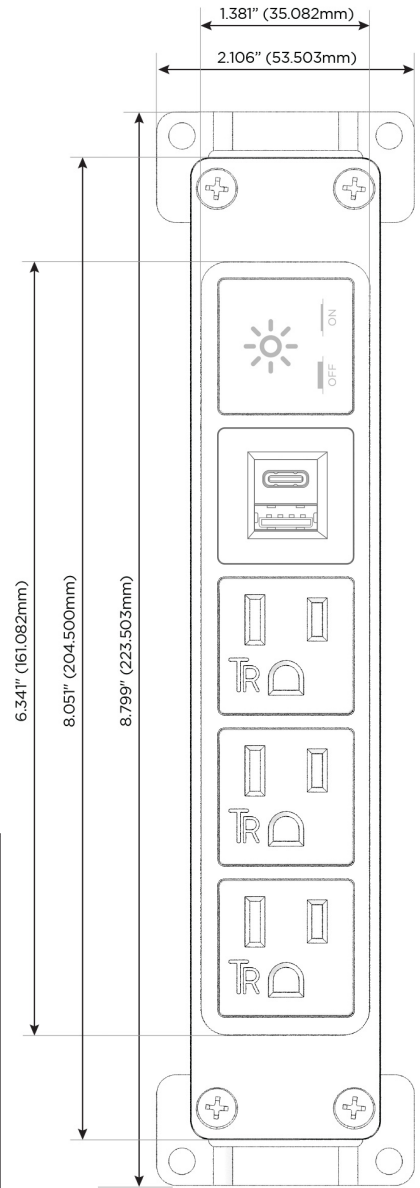

Distributed by

Mormax Company, Inc.

8 Westchester Plaza

Elmsford, NY 10523

914-699-0101

sales@mormax.com

mormax.com

TOP