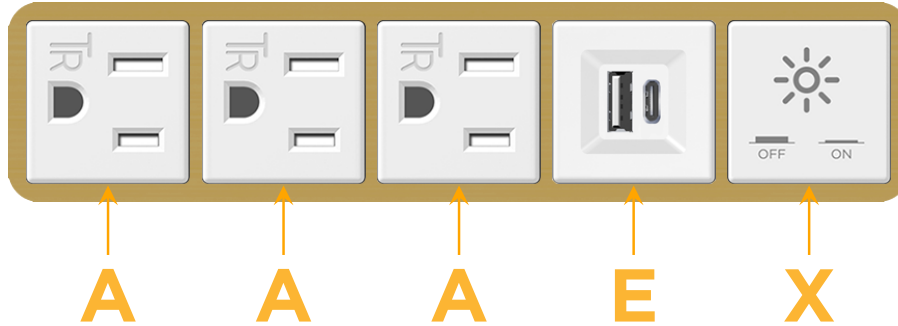

sales@mormax.com

mormax.com

Metro Light & Power's line of power & data solutions offers sophisticated design elements combined with greater ease of installation. Streamlined and low-profile, enhanced by side-exiting cords, our outlets advance the industry with their cutting edge look and feel. We believe flexibility is key, and we provide a variety of mounting options, including the ability to mount in limited spaces. Our outlets are available in many finishes and configurations, in addition to a custom color and finish capability for our clients.

Bezel Finish: **SOLID BRASS BRUSHED**

Custom Finishes Available M-POWER-5TW-AAAEX-BR4B

Features:

Module/Port Options:

- A** Tamper Resistant AC Receptacle
- E** USB-A & USB-C (20W)
- M** Double USB-A (Fast Charging Ports - 18W)
- H** HDMI
- 6** CAT 6
- 12** RJ 12
- X** Switched AC
- Y** 3-Way Switch (Low Voltage)
- V** USB-C (45W High Speed Charging Port)
- S** USB-C (25W High Speed Charging Port)
- R** Switched AC (Rocker Switch)
- D** Dimmer Switch

Plug:

Supplied with Low Profile Flat 45° Angle 120 VAC Plug

Optional Standard Straight 120 VAC Plug

Optional Straight 120 VAC Pass-through Plug

- CLEAN, COMPACT DESIGN
- STREAMLINED
- LOW PROFILE
- SIDE-EXITING CORDS
- PLUG & PLAY
- 6' AC CORD & PLUG (FLAT PLUG STANDARD)
- CUSTOMIZABLE CONFIGURATIONS AND FINISHES
- UL LISTED FOR MOUNTING IN FURNITURE
- 15A

M-POWER-5T

AC POWER & DATA CONNECTIVITY SOLUTION

M-POWER-5TW-AAAEX-BR4B

Specs:

Modules/Ports:

- A** Tamper Resistant AC Receptacle
- E** USB-A & USB-C (20W)
- X** Switched AC

A E X

Distributed by