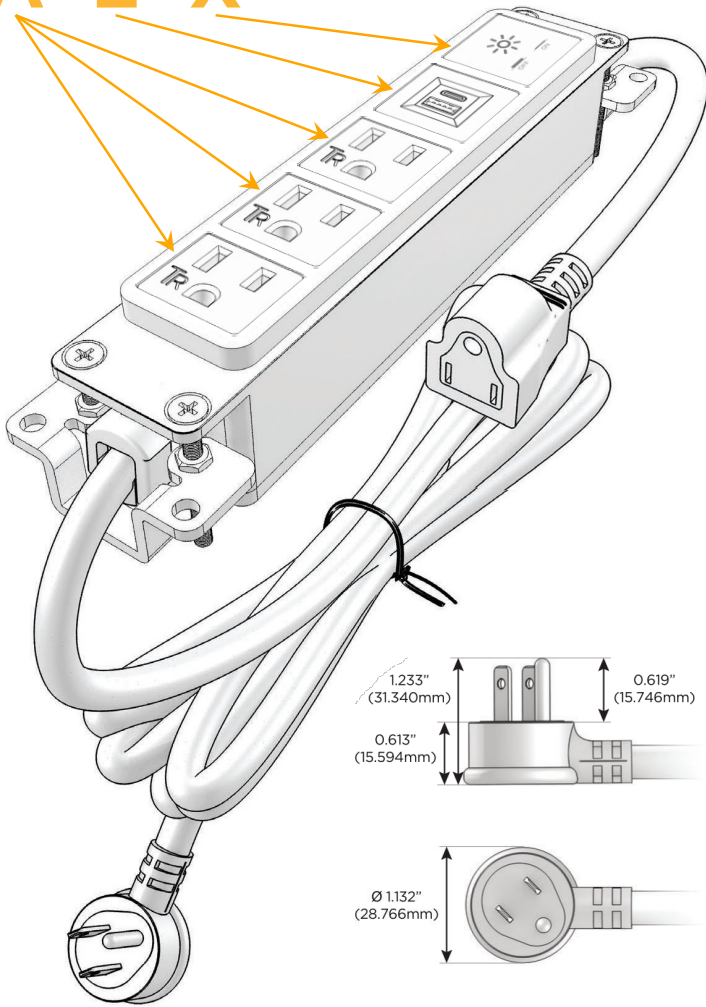

Bezel Finish: **SOLID BRASS BRUSHED**

Custom Finishes Available M-POWER-5TW-AAAEX-BR4B

Features:

Module/Port Options:

- A** Tamper Resistant AC Receptacle
- E** USB-A & USB-C (20W)
- M** Double USB-A (Fast Charging Ports - 18W)
- H** HDMI
- 6** CAT 6
- 12** RJ 12
- X** Switched AC
- Y** 3-Way Switch (Low Voltage)
- V** USB-C (45W High Speed Charging Port)
- S** USB-C (25W High Speed Charging Port)
- R** Switched AC (Rocker Switch)
- D** Dimmer Switch

Plug:

Supplied with Low Profile Flat 45° Angle 120 VAC Plug

Optional Standard Straight 120 VAC Plug

Optional Straight 120 VAC Pass-through Plug

- CLEAN, COMPACT DESIGN
- STREAMLINED
- LOW PROFILE
- SIDE-EXITING CORDS
- PLUG & PLAY
- 6' AC CORD & PLUG (FLAT PLUG STANDARD)
- CUSTOMIZABLE CONFIGURATIONS AND FINISHES
- UL LISTED FOR MOUNTING IN FURNITURE
- 15A

M-POWER-5T

AC POWER & DATA CONNECTIVITY SOLUTION

M-POWER-5TW-AAAEX-BR4B

Specs:

Modules/Ports:

- A** Tamper Resistant AC Receptacle
- E** USB-A & USB-C (20W)
- X** Switched AC

A E X

Distributed by