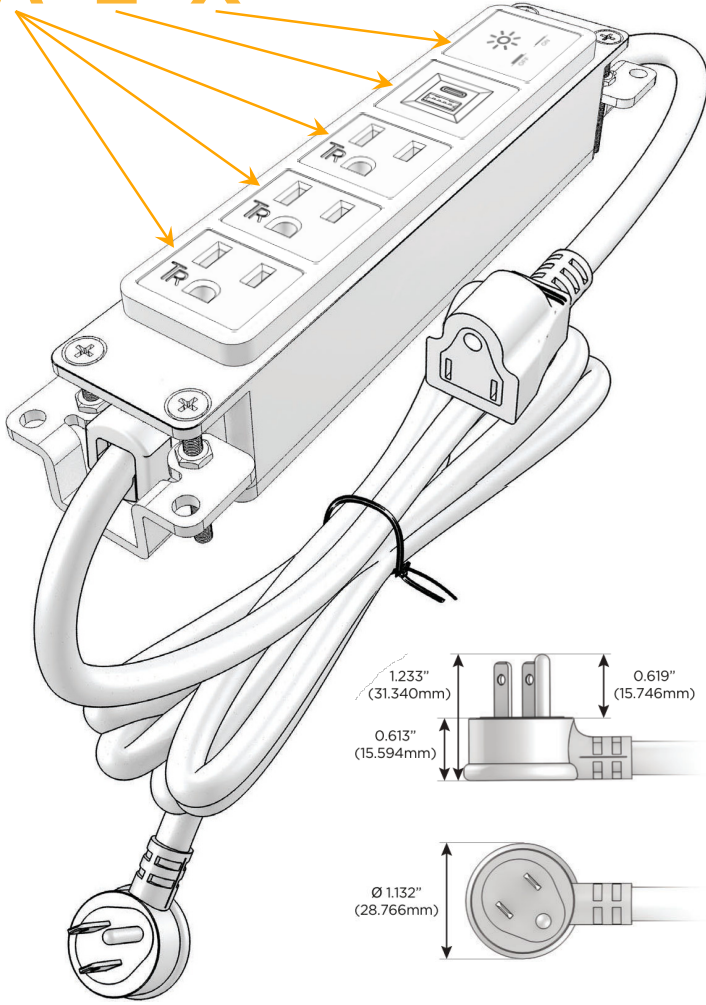

Bezel Finish: **BLACK (ABS)**

Custom Finishes Available M-POWER-5TW-AAAEX-BAB

Features:

Module/Port Options:

- A** Tamper Resistant AC Receptacle
- E** USB-A & USB-C (20W)
- M** Double USB-A (Fast Charging Ports - 18W)
- H** HDMI
- 6** CAT 6
- 12** RJ 12
- X** Switched AC
- Y** 3-Way Switch (Low Voltage)
- V** USB-C (45W High Speed Charging Port)
- S** USB-C (25W High Speed Charging Port)
- R** Switched AC (Rocker Switch)
- D** Dimmer Switch

Plug:

Supplied with Low Profile Flat 45° Angle 120 VAC Plug

Optional Standard Straight 120 VAC Plug

Optional Straight 120 VAC Pass-through Plug

- CLEAN, COMPACT DESIGN
- STREAMLINED
- LOW PROFILE
- SIDE-EXITING CORDS
- PLUG & PLAY
- 6' AC CORD & PLUG (FLAT PLUG STANDARD)
- CUSTOMIZABLE CONFIGURATIONS AND FINISHES
- UL LISTED FOR MOUNTING IN FURNITURE
- 15A

M-POWER-5T

AC POWER & DATA CONNECTIVITY SOLUTION

M-POWER-5TW-AAAEX-BAB

Specs:

Modules/Ports:

- A** Tamper Resistant AC Receptacle
- E** USB-A & USB-C (20W)
- X** Switched AC

A E X

Distributed by