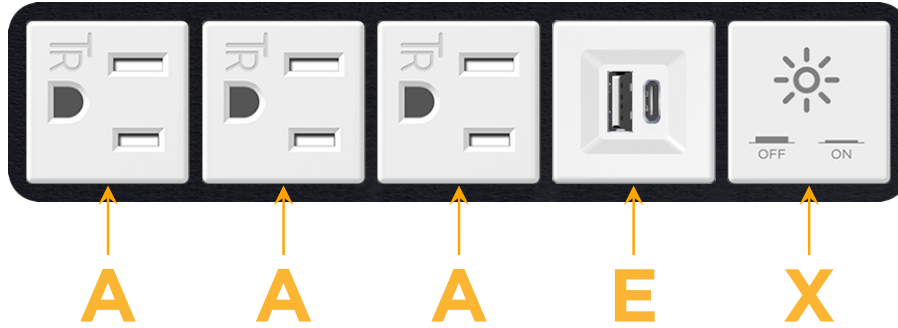

sales@mormax.com

mormax.com

Metro Light & Power's line of power & data solutions offers sophisticated design elements combined with greater ease of installation. Streamlined and low-profile, enhanced by side-exiting cords, our outlets advance the industry with their cutting edge look and feel. We believe flexibility is key, and we provide a variety of mounting options, including the ability to mount in limited spaces. Our outlets are available in many finishes and configurations, in addition to a custom color and finish capability for our clients.

Bezel Finish: **BLACK (ABS)**

Custom Finishes Available M-POWER-5TW-AAAEX-BAB

Features:

Module/Port Options:

- A** Tamper Resistant AC Receptacle
- E** USB-A & USB-C (20W)
- M** Double USB-A (Fast Charging Ports - 18W)
- H** HDMI
- 6** CAT 6
- 12** RJ 12
- X** Switched AC
- Y** 3-Way Switch (Low Voltage)
- V** USB-C (45W High Speed Charging Port)
- S** USB-C (25W High Speed Charging Port)
- R** Switched AC (Rocker Switch)
- D** Dimmer Switch

Plug:

Supplied with Low Profile Flat 45° Angle 120 VAC Plug

Optional Standard Straight 120 VAC Plug

Optional Straight 120 VAC Pass-through Plug

- CLEAN, COMPACT DESIGN
- STREAMLINED
- LOW PROFILE
- SIDE-EXITING CORDS
- PLUG & PLAY
- 6' AC CORD & PLUG (FLAT PLUG STANDARD)
- CUSTOMIZABLE CONFIGURATIONS AND FINISHES
- UL LISTED FOR MOUNTING IN FURNITURE
- 15A

M-POWER-5T

AC POWER & DATA CONNECTIVITY SOLUTION

M-POWER-5TW-AAAEX-BAB

Specs:

Modules/Ports:

- A** Tamper Resistant AC Receptacle
- E** USB-A & USB-C (20W)
- X** Switched AC

A E X

Distributed by