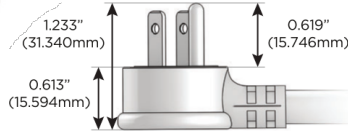

M-POWER-5T

AC POWER & DATA CONNECTIVITY SOLUTION

M-POWER-5TW-AAAEX-BAB

Specs:

Modules/Ports:

- A** Tamper Resistant AC Receptacle
- E** USB-A & USB-C (20W)
- X** Switched AC

A E X

Distributed by