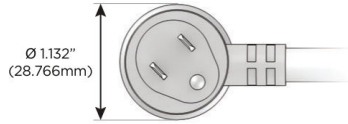

Plug:

Supplied with Low Profile Flat 45° Angle 120 VAC Plug

Optional Standard Straight 120 VAC Plug

Optional Straight 120 VAC Pass-through Plug

- CLEAN, COMPACT DESIGN
- STREAMLINED
- LOW PROFILE
- SIDE-EXITING CORDS
- PLUG & PLAY
- 6' AC CORD & PLUG (FLAT PLUG STANDARD)
- CUSTOMIZABLE CONFIGURATIONS AND FINISHES
- UL LISTED FOR MOUNTING IN FURNITURE
- 15A

M-POWER-5T

AC POWER & DATA CONNECTIVITY SOLUTION

M-POWER-5TW-AAAEX-BAB

Specs:

Modules/Ports:

- A** Tamper Resistant AC Receptacle
- E** USB-A & USB-C (20W)
- X** Switched AC

A E X

Distributed by