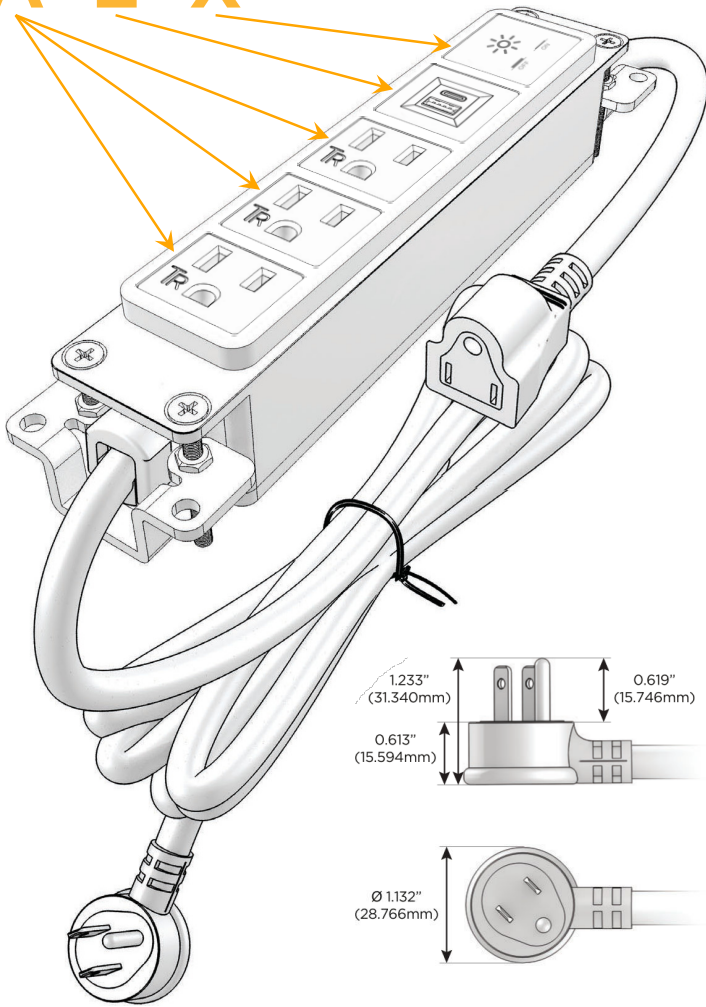

Bezel Finish: **SATIN BLACK (ABS)**

Custom Finishes Available M-POWER-5TW-AAAEX-B2AB

Features:

Module/Port Options:

- A** Tamper Resistant AC Receptacle
- E** USB-A & USB-C (20W)
- M** Double USB-A (Fast Charging Ports - 18W)
- H** HDMI
- 6** CAT 6
- 12** RJ 12
- X** Switched AC
- Y** 3-Way Switch (Low Voltage)
- V** USB-C (45W High Speed Charging Port)
- S** USB-C (25W High Speed Charging Port)
- R** Switched AC (Rocker Switch)
- D** Dimmer Switch

Plug:

Supplied with Low Profile Flat 45° Angle 120 VAC Plug

Optional Standard Straight 120 VAC Plug

Optional Straight 120 VAC Pass-through Plug

- CLEAN, COMPACT DESIGN
- STREAMLINED
- LOW PROFILE
- SIDE-EXITING CORDS
- PLUG & PLAY
- 6' AC CORD & PLUG (FLAT PLUG STANDARD)
- CUSTOMIZABLE CONFIGURATIONS AND FINISHES
- UL LISTED FOR MOUNTING IN FURNITURE
- 15A

M-POWER-5T

AC POWER & DATA CONNECTIVITY SOLUTION

M-POWER-5TW-AAAEX-B2AB

Specs:

Modules/Ports:

- A** Tamper Resistant AC Receptacle
- E** USB-A & USB-C (20W)
- X** Switched AC

A E X

Distributed by