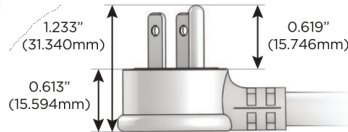

M-POWER-5T

AC POWER & DATA CONNECTIVITY SOLUTION

M-POWER-5TW-AAAEX-B2AB

Specs:

Modules/Ports:

- A** Tamper Resistant AC Receptacle
- E** USB-A & USB-C (20W)
- X** Switched AC

A E X

Distributed by