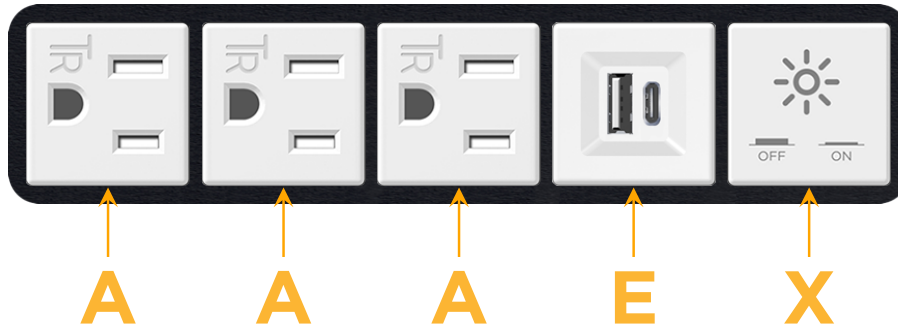

Bezel Finish: **SATIN BLACK (ABS)**

Custom Finishes Available M-POWER-5TW-AAAEX-B2AB

Features:

Module/Port Options:

- A** Tamper Resistant AC Receptacle
- E** USB-A & USB-C (20W)
- M** Double USB-A (Fast Charging Ports - 18W)
- H** HDMI
- 6** CAT 6
- 12** RJ 12
- X** Switched AC
- Y** 3-Way Switch (Low Voltage)
- V** USB-C (45W High Speed Charging Port)
- S** USB-C (25W High Speed Charging Port)
- R** Switched AC (Rocker Switch)
- D** Dimmer Switch

Plug:

Supplied with Low Profile Flat 45° Angle 120 VAC Plug

Optional Standard Straight 120 VAC Plug

Optional Straight 120 VAC Pass-through Plug

- CLEAN, COMPACT DESIGN
- STREAMLINED
- LOW PROFILE
- SIDE-EXITING CORDS
- PLUG & PLAY
- 6' AC CORD & PLUG (FLAT PLUG STANDARD)
- CUSTOMIZABLE CONFIGURATIONS AND FINISHES
- UL LISTED FOR MOUNTING IN FURNITURE
- 15A

M-POWER-5T

AC POWER & DATA CONNECTIVITY SOLUTION

M-POWER-5TW-AAAEX-B2AB

Specs:

Modules/Ports:

- A** Tamper Resistant AC Receptacle
- E** USB-A & USB-C (20W)
- X** Switched AC

A E X

Distributed by