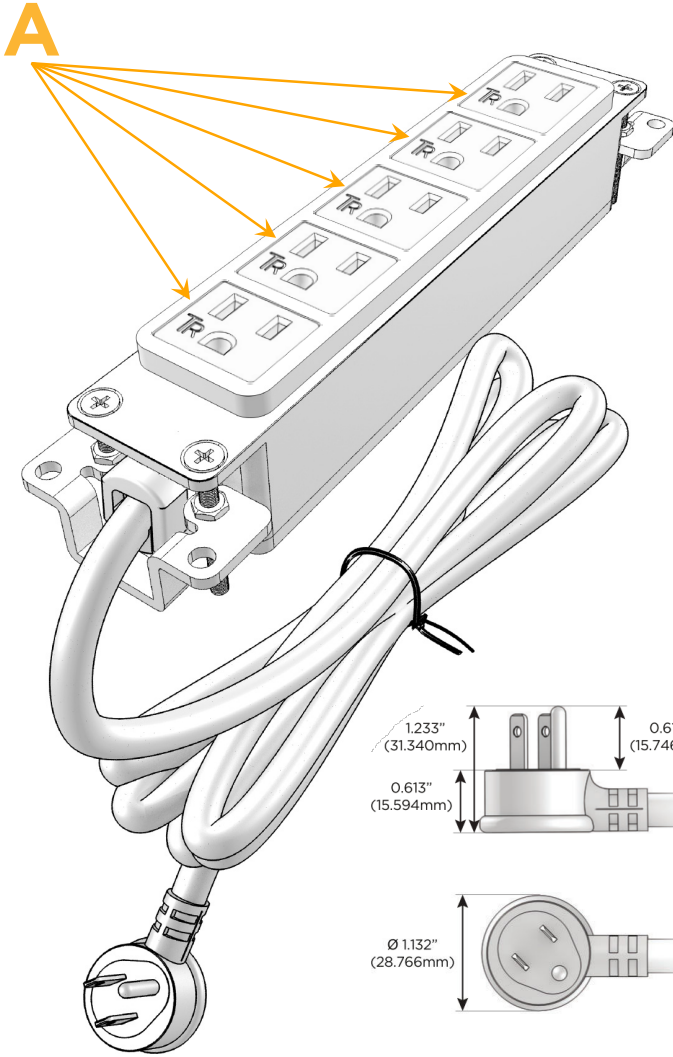

M-POWER-5T

AC POWER & DATA CONNECTIVITY SOLUTION

M-POWER-5TW-AAAAA-S3AB

Specs:

Modules/Ports:

- A Tamper Resistant AC Receptacle

Distributed by

Mormax Company, Inc.

8 Westchester Plaza

Elmsford, NY 10523

914-699-0101

sales@mormax.com

mormax.com