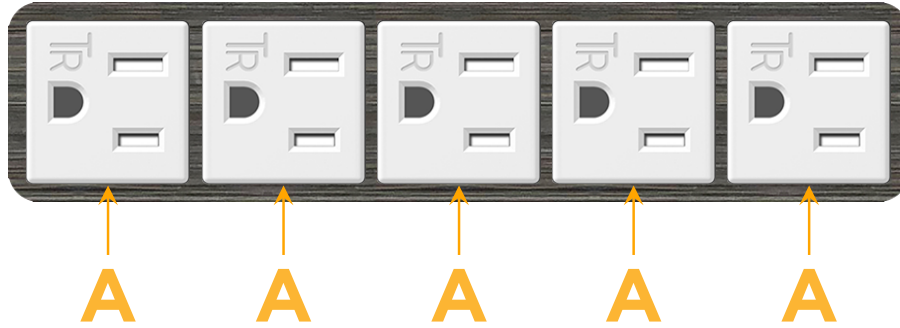

M-POWER-5T

AC POWER & DATA CONNECTIVITY SOLUTION

M-POWER-5TW-AAAAA-S3AB

Distributed by

Mormax Company, Inc.

8 Westchester Plaza

Elmsford, NY 10523

914-699-0101

sales@mormax.com

mormax.com

Metro Light & Power's line of power & data solutions offers sophisticated design elements combined with greater ease of installation. Streamlined and low-profile, enhanced by side-exiting cords, our outlets advance the industry with their cutting edge look and feel. We believe flexibility is key, and we provide a variety of mounting options, including the ability to mount in limited spaces. Our outlets are available in many finishes and configurations, in addition to a custom color and finish capability for our clients.

Bezel Finish: **GUNMETAL (ABS)**

Custom Finishes Available M-POWER-5TW-AAAAA-S3AB

Features:

Module/Port Options:

- **A** Tamper Resistant AC Receptacle
- **E** USB-A & USB-C (20W)
- **M** Double USB-A (Fast Charging Ports - 18W)
- **H** HDMI
- **6** CAT 6
- **12** RJ 12
- **X** Switched AC
- **Y** 3-Way Switch (Low Voltage)
- **V** USB-C (45W High Speed Charging Port)
- **S** USB-C (25W High Speed Charging Port)
- **R** Switched AC (Rocker Switch)
- **D** Dimmer Switch

Plug:

Supplied with Low Profile Flat 45° Angle 120 VAC Plug

Optional Standard Straight 120 VAC Plug

Optional Straight 120 VAC Pass-through Plug

- CLEAN, COMPACT DESIGN
- STREAMLINED
- LOW PROFILE
- SIDE-EXITING CORDS
- PLUG & PLAY
- 6' AC CORD & PLUG (FLAT PLUG STANDARD)
- CUSTOMIZABLE CONFIGURATIONS AND FINISHES
- UL LISTED FOR MOUNTING IN FURNITURE
- 15A