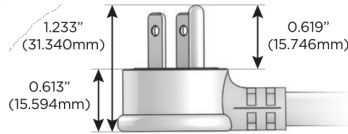

M-POWER-5T

AC POWER & DATA CONNECTIVITY SOLUTION

M-POWER-5TW-AAAAA-S3AB

Specs:

Modules/Ports:

- A Tamper Resistant AC Receptacle

Distributed by

Mormax Company, Inc.

8 Westchester Plaza

Elmsford, NY 10523

914-699-0101

sales@mormax.com

mormax.com

TOP