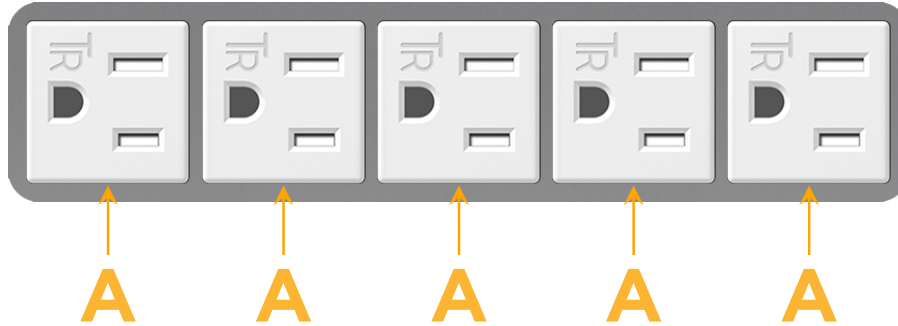

sales@mormax.com

mormax.com

Metro Light & Power's line of power & data solutions offers sophisticated design elements combined with greater ease of installation. Streamlined and low-profile, enhanced by side-exiting cords, our outlets advance the industry with their cutting edge look and feel. We believe flexibility is key, and we provide a variety of mounting options, including the ability to mount in limited spaces. Our outlets are available in many finishes and configurations, in addition to a custom color and finish capability for our clients.

Bezel Finish: **MAGNESIUM (ABS)**

Custom Finishes Available M-POWER-5TW-AAAAA-MAB

Features:

Module/Port Options:

- A** Tamper Resistant AC Receptacle
- E** USB-A & USB-C (20W)
- M** Double USB-A (Fast Charging Ports - 18W)
- H** HDMI
- 6** CAT 6
- 12** RJ 12
- X** Switched AC
- Y** 3-Way Switch (Low Voltage)
- V** USB-C (45W High Speed Charging Port)
- S** USB-C (25W High Speed Charging Port)
- R** Switched AC (Rocker Switch)
- D** Dimmer Switch

Plug:

Supplied with Low Profile Flat 45° Angle 120 VAC Plug

Optional Standard Straight 120 VAC Plug

Optional Straight 120 VAC Pass-through Plug

- CLEAN, COMPACT DESIGN
- STREAMLINED
- LOW PROFILE
- SIDE-EXITING CORDS
- PLUG & PLAY
- 6' AC CORD & PLUG (FLAT PLUG STANDARD)
- CUSTOMIZABLE CONFIGURATIONS AND FINISHES
- UL LISTED FOR MOUNTING IN FURNITURE
- 15A

M-POWER-5T

AC POWER & DATA CONNECTIVITY SOLUTION

M-POWER-5TW-AAAAA-MAB

Specs:

Modules/Ports:

- A Tamper Resistant AC Receptacle

TOP

SIDE