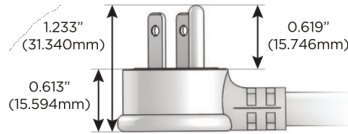

M-POWER-5T

AC POWER & DATA CONNECTIVITY SOLUTION

M-POWER-5TW-AAAAA-MAB

Specs:

Modules/Ports:

- A Tamper Resistant AC Receptacle

TOP

SIDE