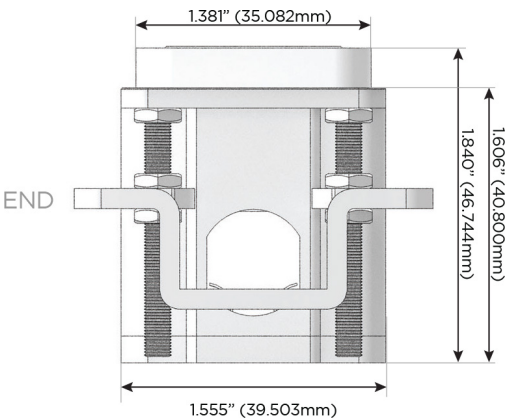

Plug:

Supplied with Low Profile Flat 45° Angle 120 VAC Plug

Optional Standard Straight 120 VAC Plug

Optional Straight 120 VAC Pass-through Plug

- CLEAN, COMPACT DESIGN
- STREAMLINED
- LOW PROFILE
- SIDE-EXITING CORDS
- PLUG & PLAY
- 6' AC CORD & PLUG (FLAT PLUG STANDARD)
- CUSTOMIZABLE CONFIGURATIONS AND FINISHES
- UL LISTED FOR MOUNTING IN FURNITURE
- 15A

M-POWER-5T

AC POWER & DATA CONNECTIVITY SOLUTION

M-POWER-5TW-AAAAA-MAB

Specs:

Modules/Ports:

- A Tamper Resistant AC Receptacle

TOP

SIDE