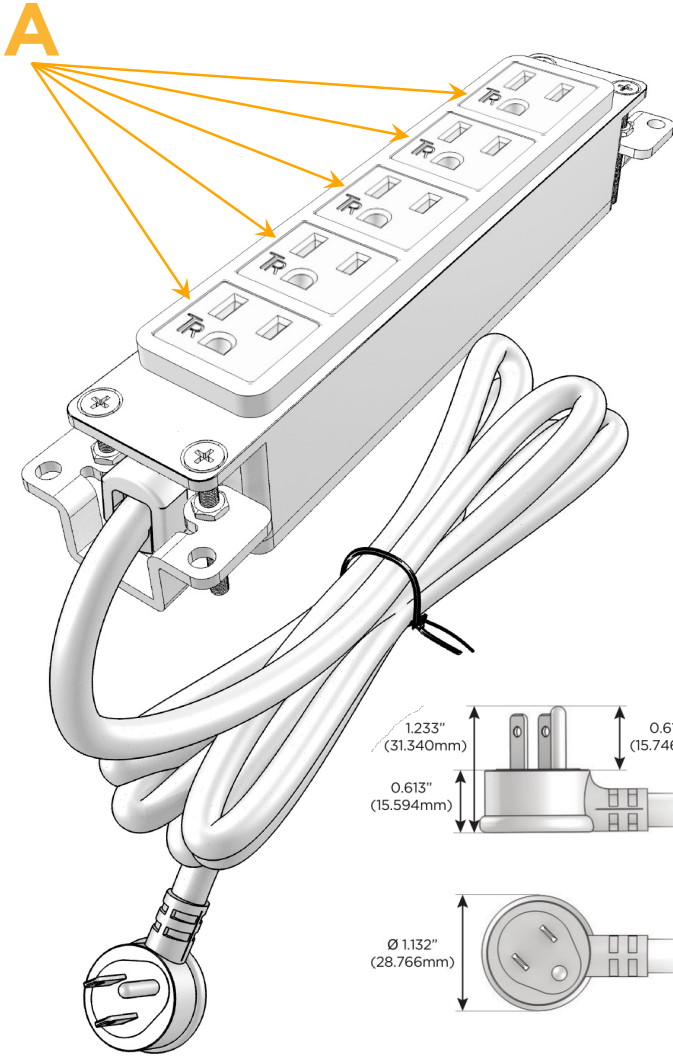

Bezel Finish: **MAGNESIUM (ABS)**

Custom Finishes Available M-POWER-5TW-AAAAA-MAB

Features:

Module/Port Options:

- A** Tamper Resistant AC Receptacle
- E** USB-A & USB-C (20W)
- M** Double USB-A (Fast Charging Ports - 18W)
- H** HDMI
- 6** CAT 6
- 12** RJ 12
- X** Switched AC
- Y** 3-Way Switch (Low Voltage)
- V** USB-C (45W High Speed Charging Port)
- S** USB-C (25W High Speed Charging Port)
- R** Switched AC (Rocker Switch)
- D** Dimmer Switch

Plug:

Supplied with Low Profile Flat 45° Angle 120 VAC Plug

Optional Standard Straight 120 VAC Plug

Optional Straight 120 VAC Pass-through Plug

- CLEAN, COMPACT DESIGN
- STREAMLINED
- LOW PROFILE
- SIDE-EXITING CORDS
- PLUG & PLAY
- 6' AC CORD & PLUG (FLAT PLUG STANDARD)
- CUSTOMIZABLE CONFIGURATIONS AND FINISHES
- UL LISTED FOR MOUNTING IN FURNITURE
- 15A

M-POWER-5T

AC POWER & DATA CONNECTIVITY SOLUTION

M-POWER-5TW-AAAAA-MAB

Specs:

Modules/Ports:

- A Tamper Resistant AC Receptacle

TOP

SIDE