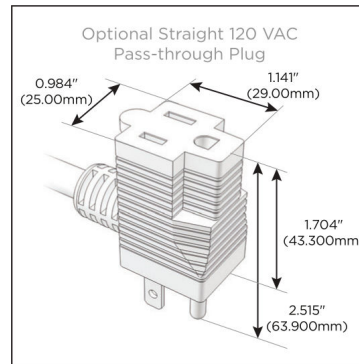

Plug:

Supplied with Low Profile Flat 45° Angle 120 VAC Plug

Optional Standard Straight 120 VAC Plug

Optional Straight 120 VAC Pass-through Plug

- CLEAN, COMPACT DESIGN
- STREAMLINED
- LOW PROFILE
- SIDE-EXITING CORDS
- PLUG & PLAY
- 6' AC CORD & PLUG (FLAT PLUG STANDARD)
- CUSTOMIZABLE CONFIGURATIONS AND FINISHES
- UL LISTED FOR MOUNTING IN FURNITURE
- 15A

M-POWER-5T

AC POWER & DATA CONNECTIVITY SOLUTION

M-POWER-5TW-AAAAA-MAB

Specs:

Modules/Ports:

- A Tamper Resistant AC Receptacle

TOP

SIDE