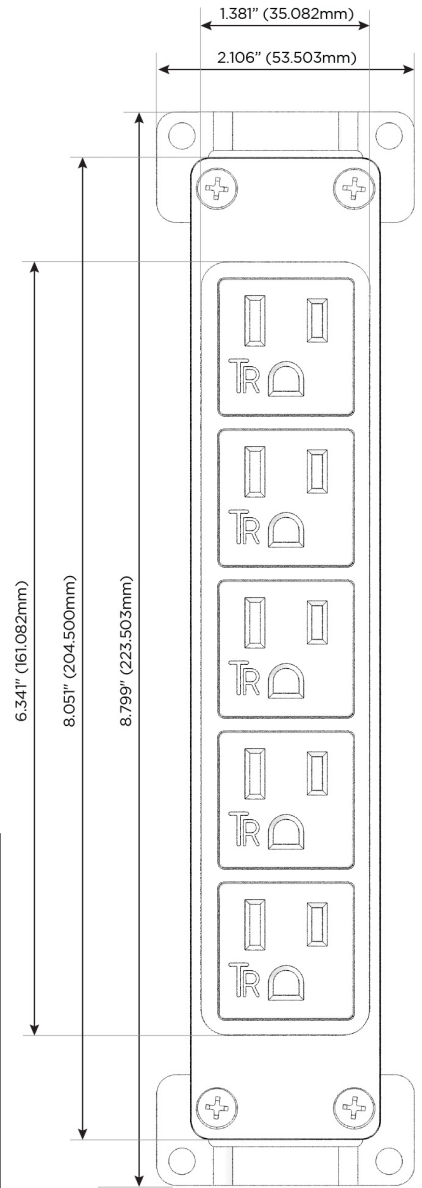

Bezel Finish: **MAGNESIUM (ABS)**

Custom Finishes Available M-POWER-5TW-AAAAA-MAB

Features:

Module/Port Options:

- A** Tamper Resistant AC Receptacle
- E** USB-A & USB-C (20W)
- M** Double USB-A (Fast Charging Ports - 18W)
- H** HDMI
- 6** CAT 6
- 12** RJ 12
- X** Switched AC
- Y** 3-Way Switch (Low Voltage)
- V** USB-C (45W High Speed Charging Port)
- S** USB-C (25W High Speed Charging Port)
- R** Switched AC (Rocker Switch)
- D** Dimmer Switch

Plug:

Supplied with Low Profile Flat 45° Angle 120 VAC Plug

Optional Standard Straight 120 VAC Plug

Optional Straight 120 VAC Pass-through Plug

- CLEAN, COMPACT DESIGN
- STREAMLINED
- LOW PROFILE
- SIDE-EXITING CORDS
- PLUG & PLAY
- 6' AC CORD & PLUG (FLAT PLUG STANDARD)
- CUSTOMIZABLE CONFIGURATIONS AND FINISHES
- UL LISTED FOR MOUNTING IN FURNITURE
- 15A

M-POWER-5T

AC POWER & DATA CONNECTIVITY SOLUTION

M-POWER-5TW-AAAAA-MAB

Specs:

Modules/Ports:

- A Tamper Resistant AC Receptacle

TOP

SIDE