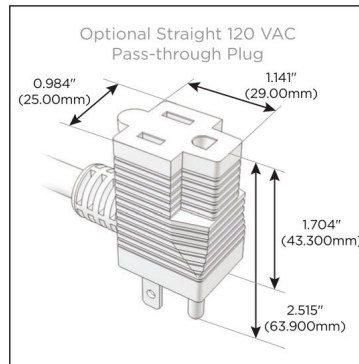

Plug:

Supplied with Low Profile Flat 45° Angle 120 VAC Plug

Optional Standard Straight 120 VAC Plug

Optional Straight 120 VAC Pass-through Plug

- CLEAN, COMPACT DESIGN
- STREAMLINED
- LOW PROFILE
- SIDE-EXITING CORDS
- PLUG & PLAY
- 6' AC CORD & PLUG (FLAT PLUG STANDARD)
- CUSTOMIZABLE CONFIGURATIONS AND FINISHES
- UL LISTED FOR MOUNTING IN FURNITURE
- 15A

M-POWER-5T

AC POWER & DATA CONNECTIVITY SOLUTION

M-POWER-5TW-AAAAA-CUAB

Specs:

Modules/Ports:

- A Tamper Resistant AC Receptacle

Distributed by

Mormax Company, Inc.