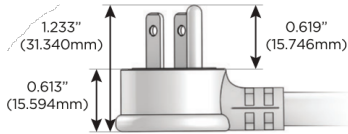

M-POWER-5T

AC POWER & DATA CONNECTIVITY SOLUTION

M-POWER-5TW-AAAAA-CUAB

Specs:

Modules/Ports:

- A Tamper Resistant AC Receptacle

Distributed by

Mormax Company, Inc.