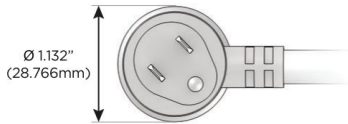

Plug:

Supplied with Low Profile Flat 45° Angle 120 VAC Plug

Optional Standard Straight 120 VAC Plug

Optional Straight 120 VAC Pass-through Plug

- CLEAN, COMPACT DESIGN
- STREAMLINED
- LOW PROFILE
- SIDE-EXITING CORDS
- PLUG & PLAY
- 6' AC CORD & PLUG (FLAT PLUG STANDARD)
- CUSTOMIZABLE CONFIGURATIONS AND FINISHES
- UL LISTED FOR MOUNTING IN FURNITURE
- 15A

M-POWER-5T

AC POWER & DATA CONNECTIVITY SOLUTION

M-POWER-5TW-AAAAA-CUAB

Specs:

Modules/Ports:

- A Tamper Resistant AC Receptacle

Distributed by

Mormax Company, Inc.