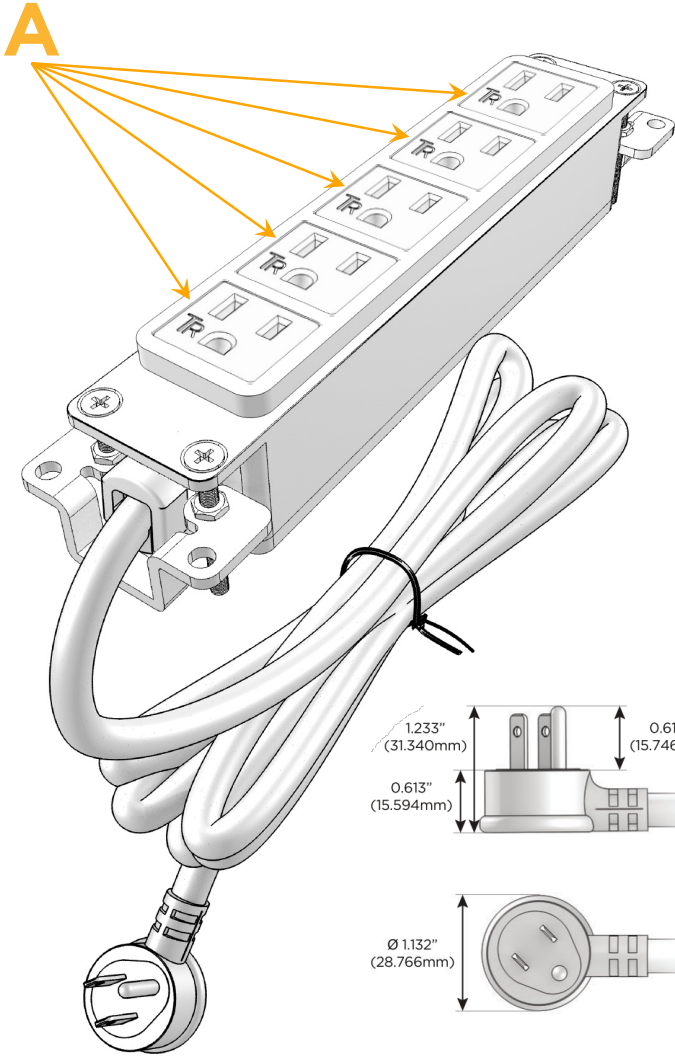

Bezel Finish: **COPPER (ABS)**

Custom Finishes Available M-POWER-5TW-AAAAA-CUAB

Features:

Module/Port Options:

- A** Tamper Resistant AC Receptacle
- E** USB-A & USB-C (20W)
- M** Double USB-A (Fast Charging Ports - 18W)
- H** HDMI
- 6** CAT 6
- 12** RJ 12
- X** Switched AC
- Y** 3-Way Switch (Low Voltage)
- V** USB-C (45W High Speed Charging Port)
- S** USB-C (25W High Speed Charging Port)
- R** Switched AC (Rocker Switch)
- D** Dimmer Switch

Plug:

Supplied with Low Profile Flat 45° Angle 120 VAC Plug

Optional Standard Straight 120 VAC Plug

Optional Straight 120 VAC Pass-through Plug

- CLEAN, COMPACT DESIGN
- STREAMLINED
- LOW PROFILE
- SIDE-EXITING CORDS
- PLUG & PLAY
- 6' AC CORD & PLUG (FLAT PLUG STANDARD)
- CUSTOMIZABLE CONFIGURATIONS AND FINISHES
- UL LISTED FOR MOUNTING IN FURNITURE
- 15A

M-POWER-5T

AC POWER & DATA CONNECTIVITY SOLUTION

M-POWER-5TW-AAAAA-CUAB

Specs:

Modules/Ports:

- A Tamper Resistant AC Receptacle

Distributed by

Mormax Company, Inc.