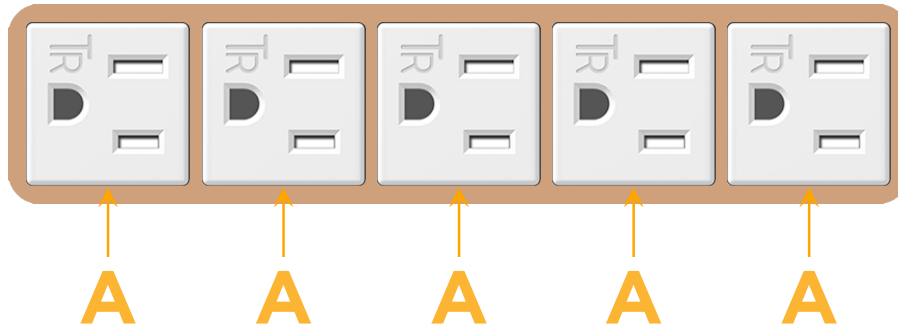

Bezel Finish: **COPPER (ABS)**

Custom Finishes Available M-POWER-5TW-AAAAA-CUAB

Features:

Module/Port Options:

- A** Tamper Resistant AC Receptacle
- E** USB-A & USB-C (20W)
- M** Double USB-A (Fast Charging Ports - 18W)
- H** HDMI
- 6** CAT 6
- 12** RJ 12
- X** Switched AC
- Y** 3-Way Switch (Low Voltage)
- V** USB-C (45W High Speed Charging Port)
- S** USB-C (25W High Speed Charging Port)
- R** Switched AC (Rocker Switch)
- D** Dimmer Switch

Plug:

Supplied with Low Profile Flat 45° Angle 120 VAC Plug

Optional Standard Straight 120 VAC Plug

Optional Straight 120 VAC Pass-through Plug

- CLEAN, COMPACT DESIGN
- STREAMLINED
- LOW PROFILE
- SIDE-EXITING CORDS
- PLUG & PLAY
- 6' AC CORD & PLUG (FLAT PLUG STANDARD)
- CUSTOMIZABLE CONFIGURATIONS AND FINISHES
- UL LISTED FOR MOUNTING IN FURNITURE
- 15A

M-POWER-5T

AC POWER & DATA CONNECTIVITY SOLUTION

M-POWER-5TW-AAAAA-CUAB

Specs:

Modules/Ports:

- A Tamper Resistant AC Receptacle

Distributed by

Mormax Company, Inc.