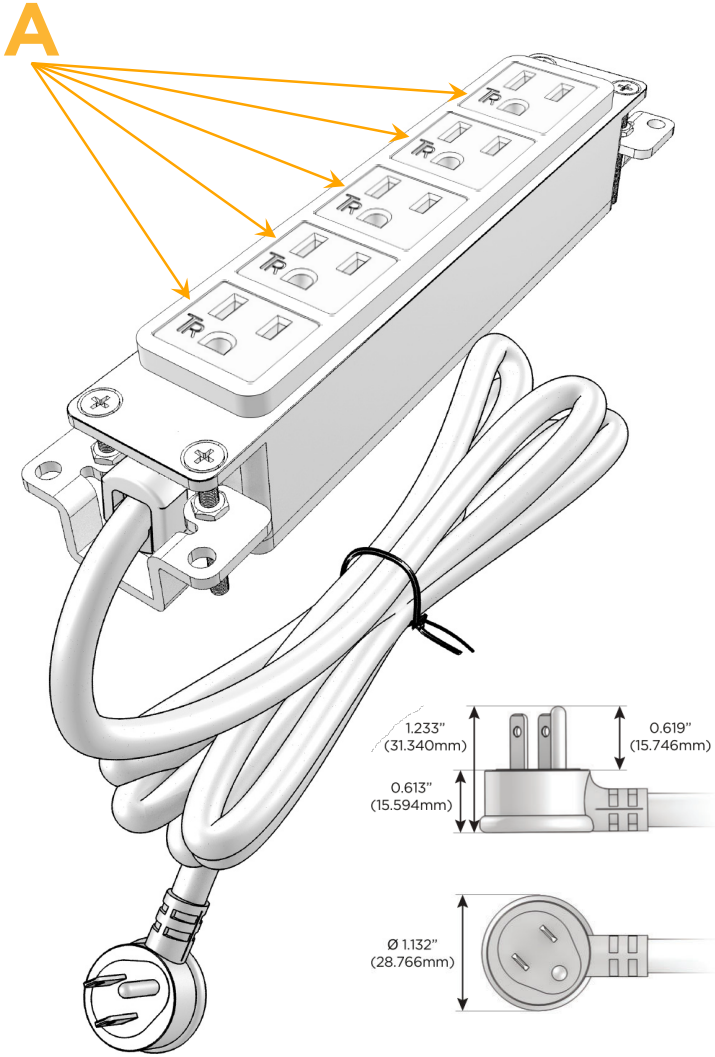

Bezel Finish: **CHROME (ABS)**

Custom Finishes Available M-POWER-5TW-AAAAA-CRAB

Features:

Module/Port Options:

- A** Tamper Resistant AC Receptacle
- E** USB-A & USB-C (20W)
- M** Double USB-A (Fast Charging Ports - 18W)
- H** HDMI
- 6** CAT 6
- 12** RJ 12
- X** Switched AC
- Y** 3-Way Switch (Low Voltage)
- V** USB-C (45W High Speed Charging Port)
- S** USB-C (25W High Speed Charging Port)
- R** Switched AC (Rocker Switch)
- D** Dimmer Switch

Plug:

Supplied with Low Profile Flat 45° Angle 120 VAC Plug

Optional Standard Straight 120 VAC Plug

Optional Straight 120 VAC Pass-through Plug

- CLEAN, COMPACT DESIGN
- STREAMLINED
- LOW PROFILE
- SIDE-EXITING CORDS
- PLUG & PLAY
- 6' AC CORD & PLUG (FLAT PLUG STANDARD)
- CUSTOMIZABLE CONFIGURATIONS AND FINISHES
- UL LISTED FOR MOUNTING IN FURNITURE
- 15A

M-POWER-5T

AC POWER & DATA CONNECTIVITY SOLUTION

M-POWER-5TW-AAAAA-CRAB

Specs:

Modules/Ports:

- A Tamper Resistant AC Receptacle

Distributed by

Mormax Company, Inc.