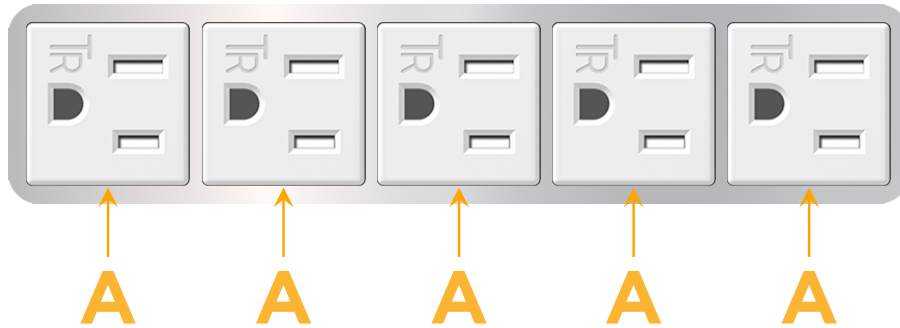

Bezel Finish: **CHROME (ABS)**

Custom Finishes Available M-POWER-5TW-AAAAA-CRAB

Features:

Module/Port Options:

- A** Tamper Resistant AC Receptacle
- E** USB-A & USB-C (20W)
- M** Double USB-A (Fast Charging Ports - 18W)
- H** HDMI
- 6** CAT 6
- 12** RJ 12
- X** Switched AC
- Y** 3-Way Switch (Low Voltage)
- V** USB-C (45W High Speed Charging Port)
- S** USB-C (25W High Speed Charging Port)
- R** Switched AC (Rocker Switch)
- D** Dimmer Switch

Plug:

Supplied with Low Profile Flat 45° Angle 120 VAC Plug

Optional Standard Straight 120 VAC Plug

Optional Straight 120 VAC Pass-through Plug

- CLEAN, COMPACT DESIGN
- STREAMLINED
- LOW PROFILE
- SIDE-EXITING CORDS
- PLUG & PLAY
- 6' AC CORD & PLUG (FLAT PLUG STANDARD)
- CUSTOMIZABLE CONFIGURATIONS AND FINISHES
- UL LISTED FOR MOUNTING IN FURNITURE
- 15A

M-POWER-5T

AC POWER & DATA CONNECTIVITY SOLUTION

M-POWER-5TW-AAAAA-CRAB

Specs:

Modules/Ports:

- A Tamper Resistant AC Receptacle

Distributed by

Mormax Company, Inc.