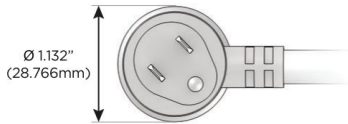

Plug:

Supplied with Low Profile Flat 45° Angle 120 VAC Plug

Optional Standard Straight 120 VAC Plug

Optional Straight 120 VAC Pass-through Plug

- CLEAN, COMPACT DESIGN
- STREAMLINED
- LOW PROFILE
- SIDE-EXITING CORDS
- PLUG & PLAY
- 6' AC CORD & PLUG (FLAT PLUG STANDARD)
- CUSTOMIZABLE CONFIGURATIONS AND FINISHES
- UL LISTED FOR MOUNTING IN FURNITURE
- 15A

M-POWER-5T

AC POWER & DATA CONNECTIVITY SOLUTION

M-POWER-5TW-AAAAA-CRAB

Specs:

Modules/Ports:

- A Tamper Resistant AC Receptacle

Distributed by

Mormax Company, Inc.