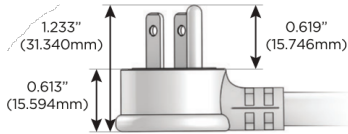

M-POWER-5T

AC POWER & DATA CONNECTIVITY SOLUTION

M-POWER-5TW-AAAAA-CRAB

Specs:

Modules/Ports:

- A Tamper Resistant AC Receptacle

Distributed by

Mormax Company, Inc.