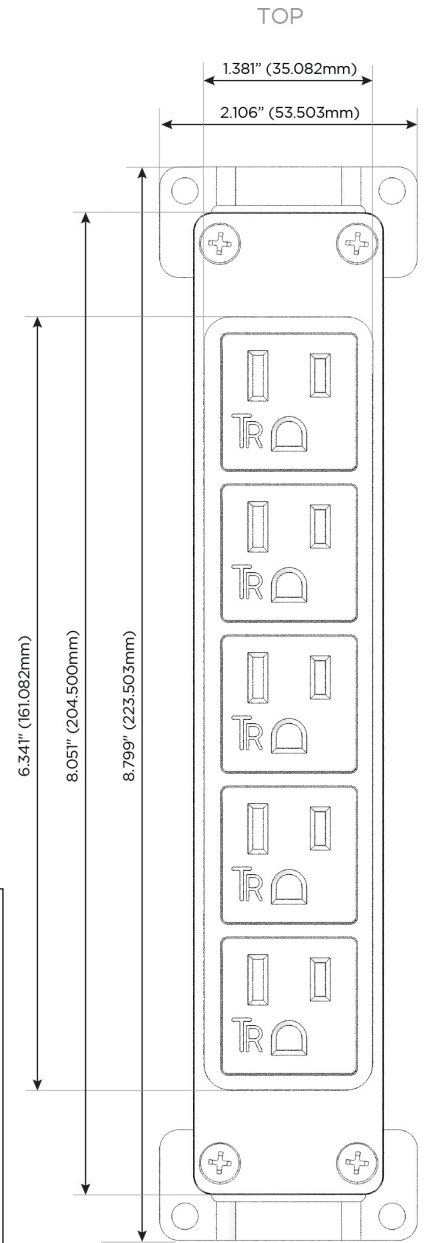

### Module/Port Options:

- A** Tamper Resistant AC Receptacle
- E** USB-A & USB-C (20W)
- M** Double USB-A (Fast Charging Ports - 18W)
- H** HDMI
- 6** CAT 6
- 12** RJ 12
- X** Switched AC
- Y** 3-Way Switch (Low Voltage)
- V** USB-C (45W High Speed Charging Port)
- S** USB-C (25W High Speed Charging Port)
- R** Switched AC (Rocker Switch)
- D** Dimmer Switch

### Plug:

- Supplied with Low Profile Flat 45° Angle 120 VAC Plug
- Optional Standard Straight 120 VAC Plug
- Optional Straight 120 VAC Pass-through Plug

- CLEAN, COMPACT DESIGN
- STREAMLINED
- LOW PROFILE
- SIDE-EXITING CORDS
- PLUG & PLAY
- 6' AC CORD & PLUG (FLAT PLUG STANDARD)
- CUSTOMIZABLE CONFIGURATIONS AND FINISHES
- UL LISTED FOR MOUNTING IN FURNITURE
- 15A

# M-POWER-5T

AC POWER & DATA CONNECTIVITY SOLUTION

M-POWER-5TW-AAAAA-BZB

Specs:

**Modules/Ports:**

- A Tamper Resistant AC Receptacle

Distributed by

Mormax Company, Inc.