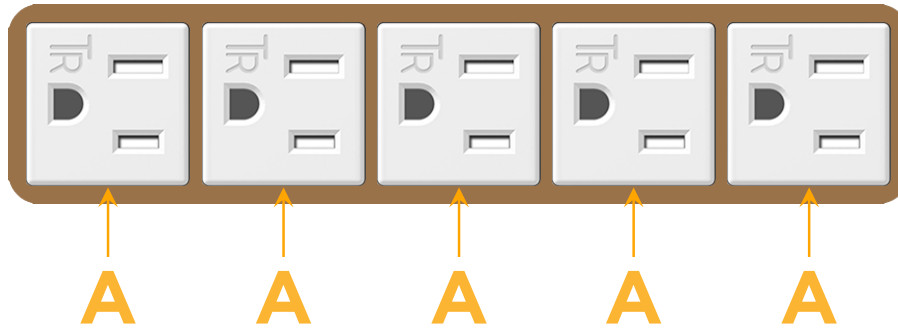

M-POWER-5T

AC POWER & DATA CONNECTIVITY SOLUTION

M-POWER-5TW-AAAAA-BZB

Distributed by

Mormax Company, Inc.

8 Westchester Plaza

Elmsford, NY 10523

914-699-0101

sales@mormax.com

mormax.com

Metro Light & Power's line of power & data solutions offers sophisticated design elements combined with greater ease of installation. Streamlined and low-profile, enhanced by side-exiting cords, our outlets advance the industry with their cutting edge look and feel. We believe flexibility is key, and we provide a variety of mounting options, including the ability to mount in limited spaces. Our outlets are available in many finishes and configurations, in addition to a custom color and finish capability for our clients.

Bezel Finish: **SOLID BRONZE**

Custom Finishes Available M-POWER-5TW-AAAAA-BZB

Features:

Module/Port Options:

- **A** Tamper Resistant AC Receptacle
- **E** USB-A & USB-C (20W)
- **M** Double USB-A (Fast Charging Ports - 18W)
- **H** HDMI
- **6** CAT 6
- **12** RJ 12
- **X** Switched AC
- **Y** 3-Way Switch (Low Voltage)
- **V** USB-C (45W High Speed Charging Port)
- **S** USB-C (25W High Speed Charging Port)
- **R** Switched AC (Rocker Switch)
- **D** Dimmer Switch

Plug:

- Supplied with Low Profile Flat 45° Angle 120 VAC Plug
- Optional Standard Straight 120 VAC Plug
- Optional Straight 120 VAC Pass-through Plug

- CLEAN, COMPACT DESIGN
- STREAMLINED
- LOW PROFILE
- SIDE-EXITING CORDS
- PLUG & PLAY
- 6' AC CORD & PLUG (FLAT PLUG STANDARD)
- CUSTOMIZABLE CONFIGURATIONS AND FINISHES
- UL LISTED FOR MOUNTING IN FURNITURE
- 15A