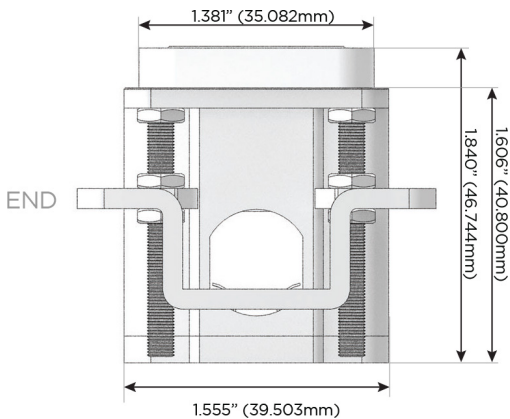

### Plug:

- Supplied with Low Profile Flat 45° Angle 120 VAC Plug
- Optional Standard Straight 120 VAC Plug
- Optional Straight 120 VAC Pass-through Plug

- CLEAN, COMPACT DESIGN
- STREAMLINED
- LOW PROFILE
- SIDE-EXITING CORDS
- PLUG & PLAY
- 6' AC CORD & PLUG (FLAT PLUG STANDARD)
- CUSTOMIZABLE CONFIGURATIONS AND FINISHES
- UL LISTED FOR MOUNTING IN FURNITURE
- 15A

# M-POWER-5T

AC POWER & DATA CONNECTIVITY SOLUTION

M-POWER-5TW-AAAAA-BZB

Specs:

**Modules/Ports:**

- A Tamper Resistant AC Receptacle

Distributed by

Mormax Company, Inc.