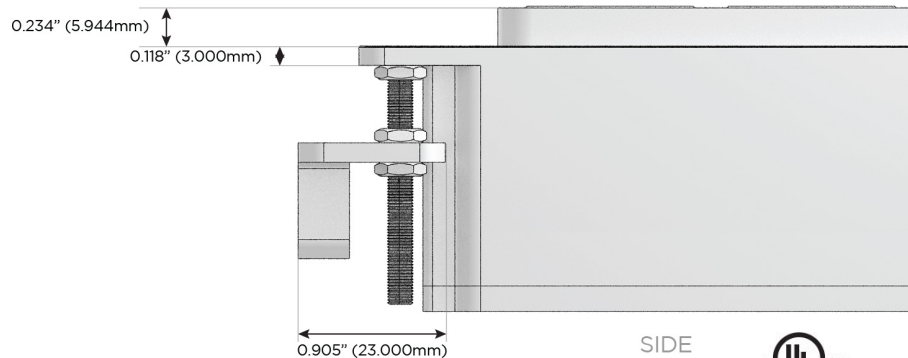

# M-POWER-5T

AC POWER & DATA CONNECTIVITY SOLUTION

M-POWER-5TW-AAAAA-BZB

Specs:

**Modules/Ports:**

- A Tamper Resistant AC Receptacle

Distributed by

Mormax Company, Inc.