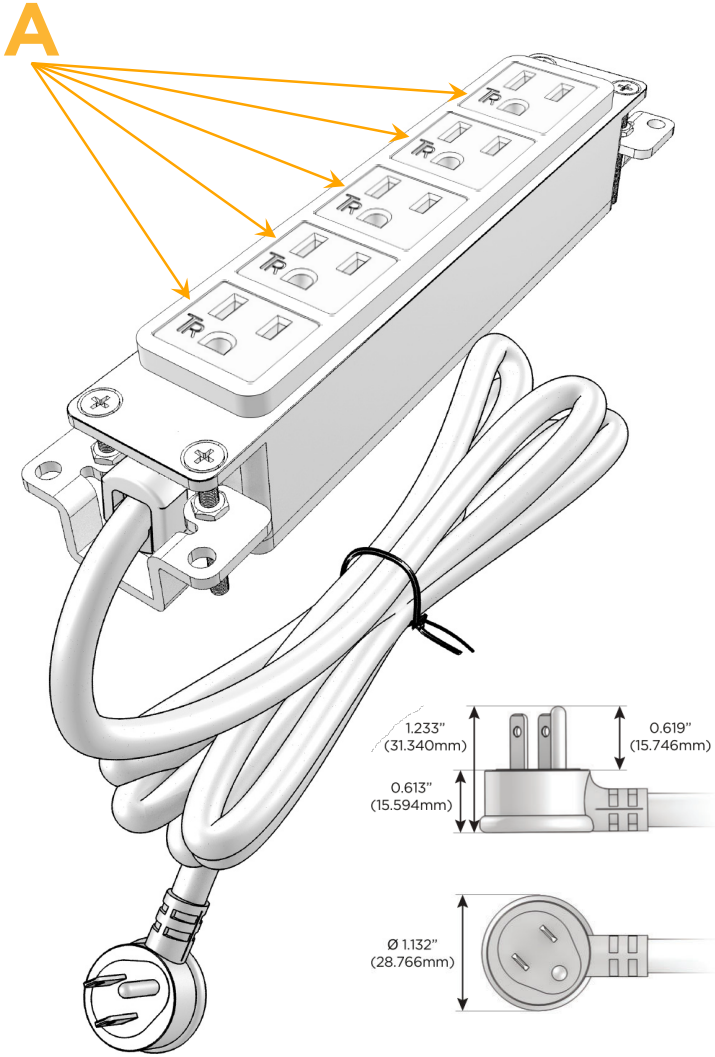

### Module/Port Options:

- A** Tamper Resistant AC Receptacle
- E** USB-A & USB-C (20W)
- M** Double USB-A (Fast Charging Ports - 18W)
- H** HDMI
- 6** CAT 6
- 12** RJ 12
- X** Switched AC
- Y** 3-Way Switch (Low Voltage)
- V** USB-C (45W High Speed Charging Port)
- S** USB-C (25W High Speed Charging Port)
- R** Switched AC (Rocker Switch)
- D** Dimmer Switch

### Plug:

- Supplied with Low Profile Flat 45° Angle 120 VAC Plug
- Optional Standard Straight 120 VAC Plug
- Optional Straight 120 VAC Pass-through Plug

- CLEAN, COMPACT DESIGN
- STREAMLINED
- LOW PROFILE
- SIDE-EXITING CORDS
- PLUG & PLAY
- 6' AC CORD & PLUG (FLAT PLUG STANDARD)
- CUSTOMIZABLE CONFIGURATIONS AND FINISHES
- UL LISTED FOR MOUNTING IN FURNITURE
- 15A

# M-POWER-5T

AC POWER & DATA CONNECTIVITY SOLUTION

M-POWER-5TW-AAAAA-BZB

Specs:

**Modules/Ports:**

- A Tamper Resistant AC Receptacle

Distributed by

Mormax Company, Inc.