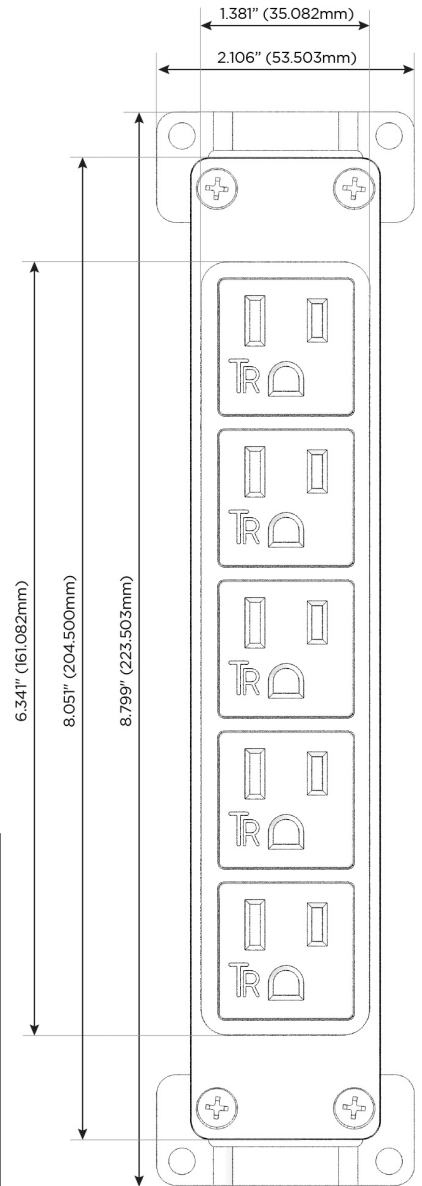

Distributed by

Mormax Company, Inc.

8 Westchester Plaza

Elmsford, NY 10523

914-699-0101

sales@mormax.com

mormax.com

TOP