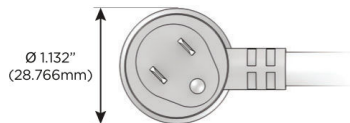

M-POWER-5T

AC POWER & DATA CONNECTIVITY SOLUTION

M-POWER-5TW-AAAAA-BZAB

Specs:

Modules/Ports:

- A Tamper Resistant AC Receptacle