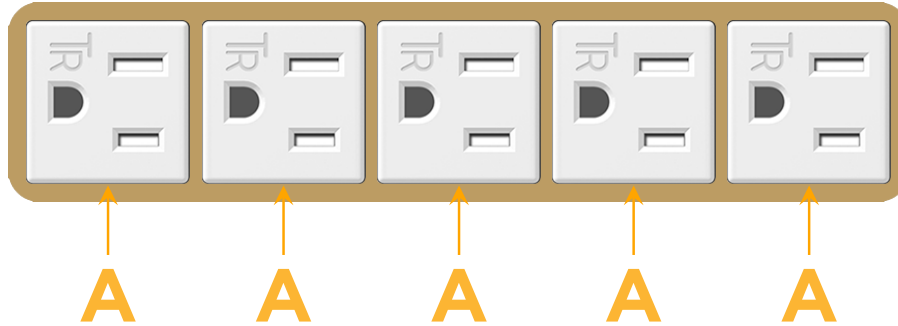

sales@mormax.com

mormax.com

Metro Light & Power's line of power & data solutions offers sophisticated design elements combined with greater ease of installation. Streamlined and low-profile, enhanced by side-exiting cords, our outlets advance the industry with their cutting edge look and feel. We believe flexibility is key, and we provide a variety of mounting options, including the ability to mount in limited spaces. Our outlets are available in many finishes and configurations, in addition to a custom color and finish capability for our clients.

Bezel Finish: **STANDARD BRONZE (ABS)**

Custom Finishes Available M-POWER-5TW-AAAAA-BZAB

Features:

Module/Port Options:

- A** Tamper Resistant AC Receptacle
- E** USB-A & USB-C (20W)
- M** Double USB-A (Fast Charging Ports - 18W)
- H** HDMI
- 6** CAT 6
- 12** RJ 12
- X** Switched AC
- Y** 3-Way Switch (Low Voltage)
- V** USB-C (45W High Speed Charging Port)
- S** USB-C (25W High Speed Charging Port)
- R** Switched AC (Rocker Switch)
- D** Dimmer Switch

Plug:

Supplied with Low Profile Flat 45° Angle 120 VAC Plug

Optional Standard Straight 120 VAC Plug

Optional Straight 120 VAC Pass-through Plug

- CLEAN, COMPACT DESIGN
- STREAMLINED
- LOW PROFILE
- SIDE-EXITING CORDS
- PLUG & PLAY
- 6' AC CORD & PLUG (FLAT PLUG STANDARD)
- CUSTOMIZABLE CONFIGURATIONS AND FINISHES
- UL LISTED FOR MOUNTING IN FURNITURE
- 15A

M-POWER-5T

AC POWER & DATA CONNECTIVITY SOLUTION

M-POWER-5TW-AAAAA-BZAB

Specs:

Modules/Ports:

- A Tamper Resistant AC Receptacle

Distributed by

Mormax Company, Inc.