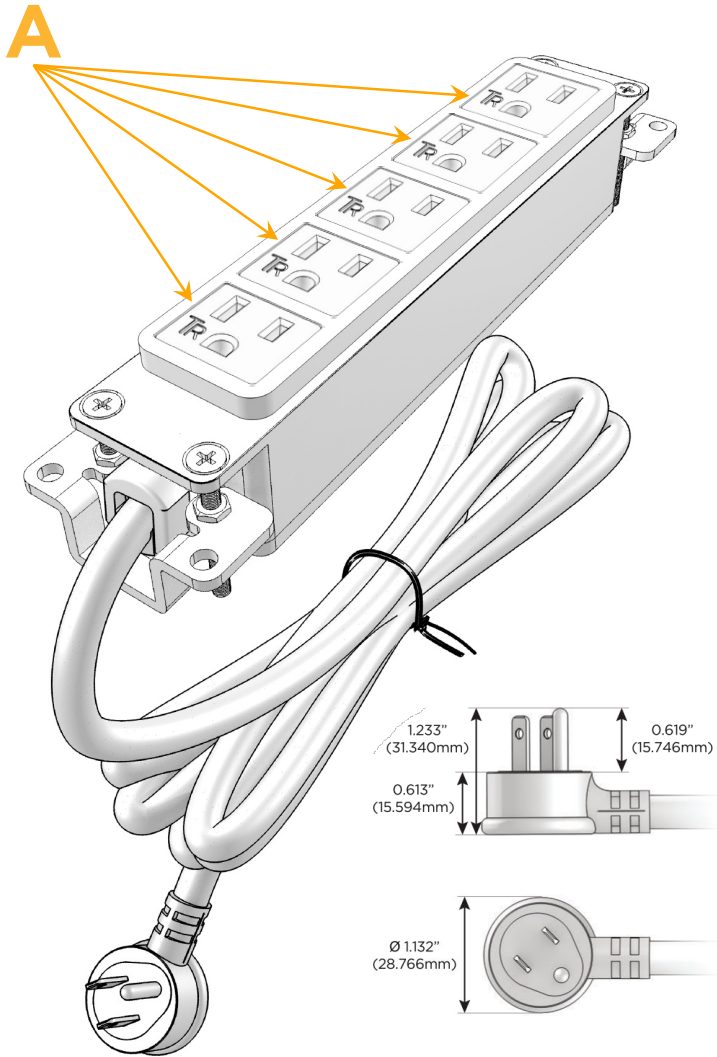

Bezel Finish: **STANDARD BRONZE (ABS)**

Custom Finishes Available M-POWER-5TW-AAAAA-BZAB

Features:

Module/Port Options:

- A** Tamper Resistant AC Receptacle
- E** USB-A & USB-C (20W)
- M** Double USB-A (Fast Charging Ports - 18W)
- H** HDMI
- 6** CAT 6
- 12** RJ 12
- X** Switched AC
- Y** 3-Way Switch (Low Voltage)
- V** USB-C (45W High Speed Charging Port)
- S** USB-C (25W High Speed Charging Port)
- R** Switched AC (Rocker Switch)
- D** Dimmer Switch

Plug:

Supplied with Low Profile Flat 45° Angle 120 VAC Plug

Optional Standard Straight 120 VAC Plug

Optional Straight 120 VAC Pass-through Plug

- CLEAN, COMPACT DESIGN
- STREAMLINED
- LOW PROFILE
- SIDE-EXITING CORDS
- PLUG & PLAY
- 6' AC CORD & PLUG (FLAT PLUG STANDARD)
- CUSTOMIZABLE CONFIGURATIONS AND FINISHES
- UL LISTED FOR MOUNTING IN FURNITURE
- 15A

M-POWER-5T

AC POWER & DATA CONNECTIVITY SOLUTION

M-POWER-5TW-AAAAA-BZAB

Specs:

Modules/Ports:

- A Tamper Resistant AC Receptacle

Distributed by

Mormax Company, Inc.