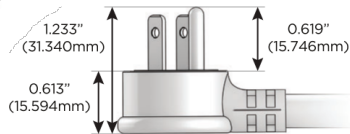

M-POWER-5T

AC POWER & DATA CONNECTIVITY SOLUTION

M-POWER-5TW-AAAAA-BZAB

Specs:

Modules/Ports:

- A Tamper Resistant AC Receptacle

Distributed by

Mormax Company, Inc.