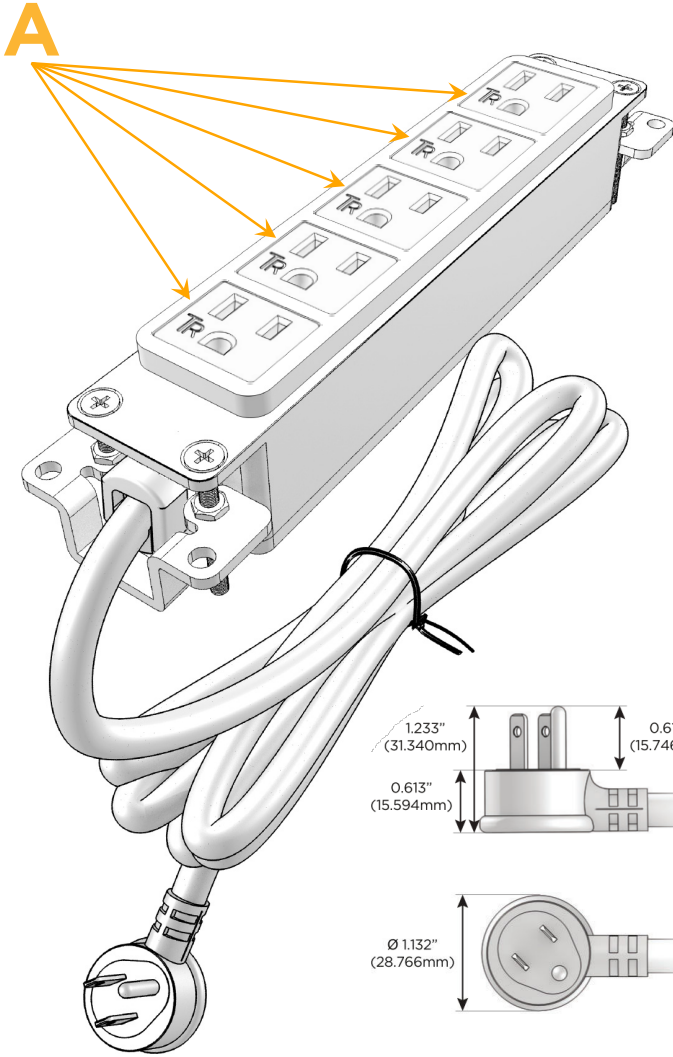

M-POWER-5T

AC POWER & DATA CONNECTIVITY SOLUTION

M-POWER-5TW-AAAAA-BZ5AB

Specs:

Modules/Ports:

- A Tamper Resistant AC Receptacle

Distributed by

Mormax Company, Inc.

8 Westchester Plaza

Elmsford, NY 10523

914-699-0101

sales@mormax.com

mormax.com