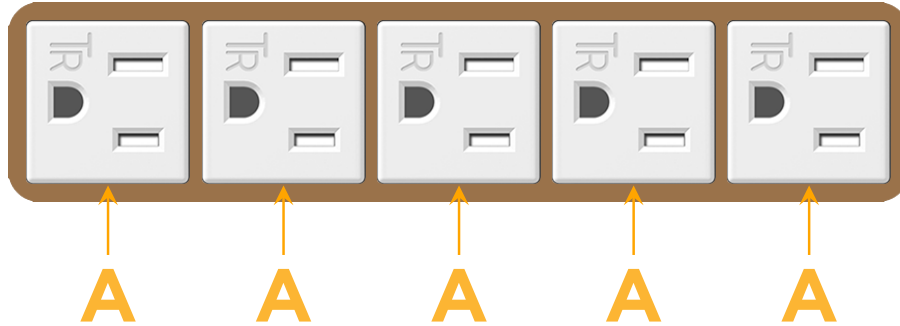

M-POWER-5T

AC POWER & DATA CONNECTIVITY SOLUTION

M-POWER-5TW-AAAAA-BZ5AB

Distributed by

Mormax Company, Inc.

8 Westchester Plaza

Elmsford, NY 10523

914-699-0101

sales@mormax.com

mormax.com

Metro Light & Power's line of power & data solutions offers sophisticated design elements combined with greater ease of installation. Streamlined and low-profile, enhanced by side-exiting cords, our outlets advance the industry with their cutting edge look and feel. We believe flexibility is key, and we provide a variety of mounting options, including the ability to mount in limited spaces. Our outlets are available in many finishes and configurations, in addition to a custom color and finish capability for our clients.

Bezel Finish: **ARCHITECTURAL BRONZE (ABS)**

Custom Finishes Available M-POWER-5TW-AAAAA-BZ5AB

Features:

Module/Port Options:

- **A** Tamper Resistant AC Receptacle
- **E** USB-A & USB-C (20W)
- **M** Double USB-A (Fast Charging Ports - 18W)
- **H** HDMI
- **6** CAT 6
- **12** RJ 12
- **X** Switched AC
- **Y** 3-Way Switch (Low Voltage)
- **V** USB-C (45W High Speed Charging Port)
- **S** USB-C (25W High Speed Charging Port)
- **R** Switched AC (Rocker Switch)
- **D** Dimmer Switch

Plug:

- Supplied with Low Profile Flat 45° Angle 120 VAC Plug
- Optional Standard Straight 120 VAC Plug
- Optional Straight 120 VAC Pass-through Plug

- CLEAN, COMPACT DESIGN
- STREAMLINED
- LOW PROFILE
- SIDE-EXITING CORDS
- PLUG & PLAY
- 6' AC CORD & PLUG (FLAT PLUG STANDARD)
- CUSTOMIZABLE CONFIGURATIONS AND FINISHES
- UL LISTED FOR MOUNTING IN FURNITURE
- 15A