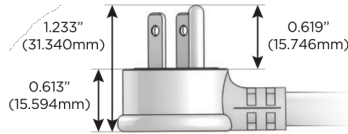

M-POWER-5T

AC POWER & DATA CONNECTIVITY SOLUTION

M-POWER-5TW-AAAAA-BZ5AB

Specs:

Modules/Ports:

- A Tamper Resistant AC Receptacle

Distributed by

Mormax Company, Inc.

8 Westchester Plaza

Elmsford, NY 10523

914-699-0101

sales@mormax.com

mormax.com

TOP