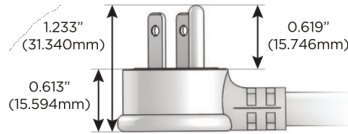

M-POWER-5T

AC POWER & DATA CONNECTIVITY SOLUTION

M-POWER-5TW-AAAAA-BZ5AAB

Specs:

Modules/Ports:

- A Tamper Resistant AC Receptacle

Distributed by

Mormax Company, Inc.