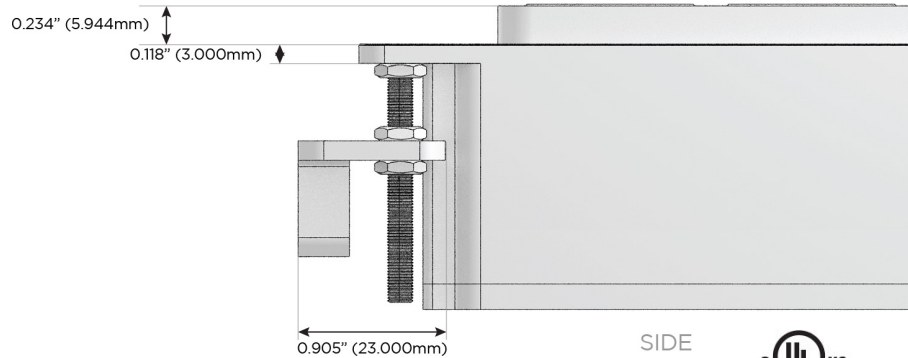

Distributed by

Mormax Company, Inc.

8 Westchester Plaza

Elmsford, NY 10523

914-699-0101

sales@mormax.com

mormax.com

TOP