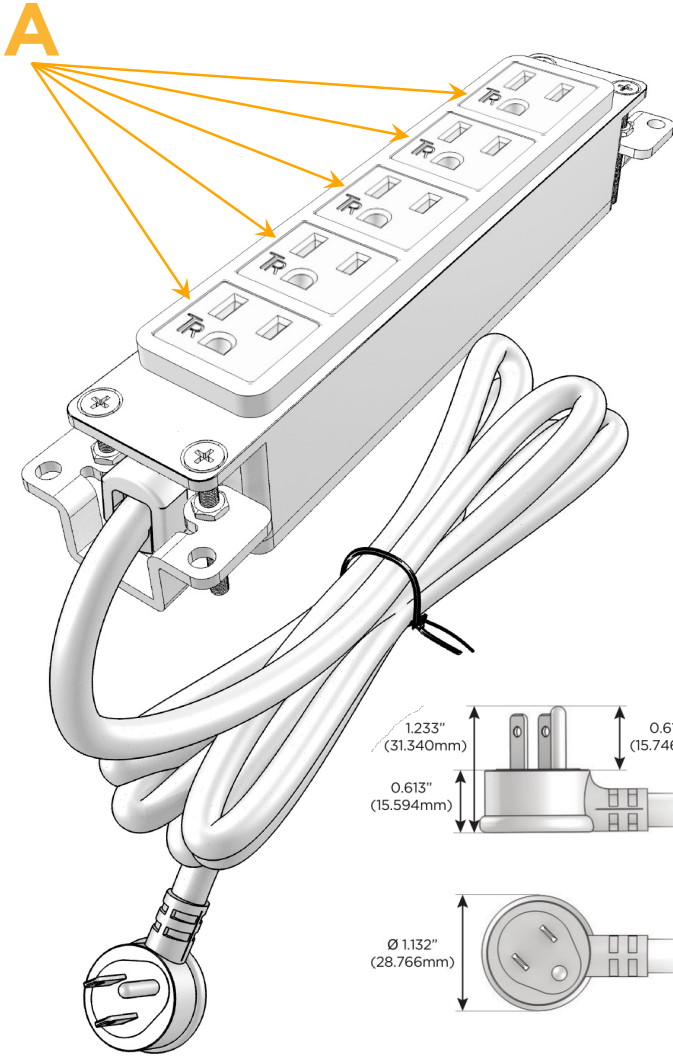

Bezel Finish: **ANTIQUED ARCHITECTURAL BRONZE (ABS)**

Custom Finishes Available M-POWER-5TW-AAAAA-BZ5AAB

Features:

Module/Port Options:

- A** Tamper Resistant AC Receptacle
- E** USB-A & USB-C (20W)
- M** Double USB-A (Fast Charging Ports - 18W)
- H** HDMI
- 6** CAT 6
- 12** RJ 12
- X** Switched AC
- Y** 3-Way Switch (Low Voltage)
- V** USB-C (45W High Speed Charging Port)
- S** USB-C (25W High Speed Charging Port)
- R** Switched AC (Rocker Switch)
- D** Dimmer Switch

Plug:

Supplied with Low Profile Flat 45° Angle 120 VAC Plug

Optional Standard Straight 120 VAC Plug

Optional Straight 120 VAC Pass-through Plug

- CLEAN, COMPACT DESIGN
- STREAMLINED
- LOW PROFILE
- SIDE-EXITING CORDS
- PLUG & PLAY
- 6' AC CORD & PLUG (FLAT PLUG STANDARD)
- CUSTOMIZABLE CONFIGURATIONS AND FINISHES
- UL LISTED FOR MOUNTING IN FURNITURE
- 15A

M-POWER-5T

AC POWER & DATA CONNECTIVITY SOLUTION

M-POWER-5TW-AAAAA-BZ5AAB

Specs:

Modules/Ports:

- A Tamper Resistant AC Receptacle

Distributed by

Mormax Company, Inc.