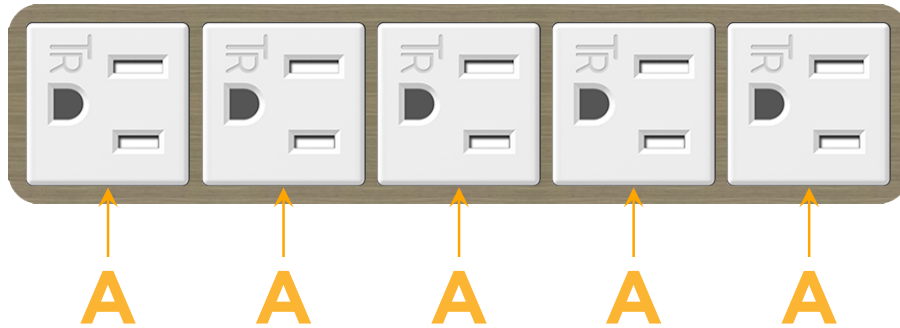

Bezel Finish: **ANTIQUED ARCHITECTURAL BRONZE (ABS)**

Custom Finishes Available M-POWER-5TW-AAAAA-BZ5AAB

Features:

Module/Port Options:

- A** Tamper Resistant AC Receptacle
- E** USB-A & USB-C (20W)
- M** Double USB-A (Fast Charging Ports - 18W)
- H** HDMI
- 6** CAT 6
- 12** RJ 12
- X** Switched AC
- Y** 3-Way Switch (Low Voltage)
- V** USB-C (45W High Speed Charging Port)
- S** USB-C (25W High Speed Charging Port)
- R** Switched AC (Rocker Switch)
- D** Dimmer Switch

Plug:

Supplied with Low Profile Flat 45° Angle 120 VAC Plug

Optional Standard Straight 120 VAC Plug

Optional Straight 120 VAC Pass-through Plug

- CLEAN, COMPACT DESIGN
- STREAMLINED
- LOW PROFILE
- SIDE-EXITING CORDS
- PLUG & PLAY
- 6' AC CORD & PLUG (FLAT PLUG STANDARD)
- CUSTOMIZABLE CONFIGURATIONS AND FINISHES
- UL LISTED FOR MOUNTING IN FURNITURE
- 15A

M-POWER-5T

AC POWER & DATA CONNECTIVITY SOLUTION

M-POWER-5TW-AAAAA-BZ5AAB

Specs:

Modules/Ports:

- A Tamper Resistant AC Receptacle

Distributed by

Mormax Company, Inc.