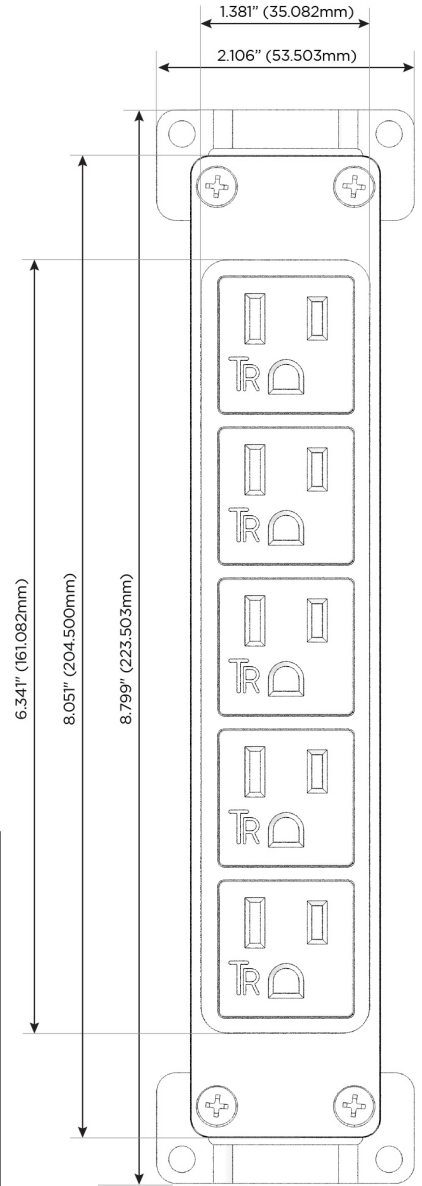

Distributed by

Mormax Company, Inc.

8 Westchester Plaza

Elmsford, NY 10523

914-699-0101

sales@mormax.com

mormax.com

TOP