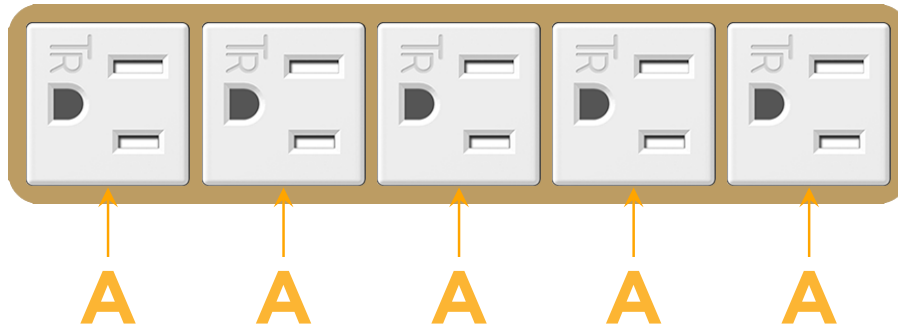

M-POWER-5T

AC POWER & DATA CONNECTIVITY SOLUTION

M-POWER-5TW-AAAAA-BRAB

Distributed by

Mormax Company, Inc.

8 Westchester Plaza

Elmsford, NY 10523

914-699-0101

sales@mormax.com

mormax.com

Metro Light & Power's line of power & data solutions offers sophisticated design elements combined with greater ease of installation. Streamlined and low-profile, enhanced by side-exiting cords, our outlets advance the industry with their cutting edge look and feel. We believe flexibility is key, and we provide a variety of mounting options, including the ability to mount in limited spaces. Our outlets are available in many finishes and configurations, in addition to a custom color and finish capability for our clients.

Bezel Finish: **BRASS (ABS)**

Custom Finishes Available M-POWER-5TW-AAAAA-BRAB

Features:

Module/Port Options:

- A Tamper Resistant AC Receptacle
- E USB-A & USB-C (20W)
- M Double USB-A (Fast Charging Ports - 18W)
- H HDMI
- 6 CAT 6
- 12 RJ 12
- X Switched AC
- Y 3-Way Switch (Low Voltage)
- V USB-C (45W High Speed Charging Port)
- S USB-C (25W High Speed Charging Port)
- R Switched AC (Rocker Switch)
- D Dimmer Switch

Plug:

- Supplied with Low Profile Flat 45° Angle 120 VAC Plug
- Optional Standard Straight 120 VAC Plug
- Optional Straight 120 VAC Pass-through Plug

- CLEAN, COMPACT DESIGN
- STREAMLINED
- LOW PROFILE
- SIDE-EXITING CORDS
- PLUG & PLAY
- 6' AC CORD & PLUG (FLAT PLUG STANDARD)
- CUSTOMIZABLE CONFIGURATIONS AND FINISHES
- UL LISTED FOR MOUNTING IN FURNITURE
- 15A