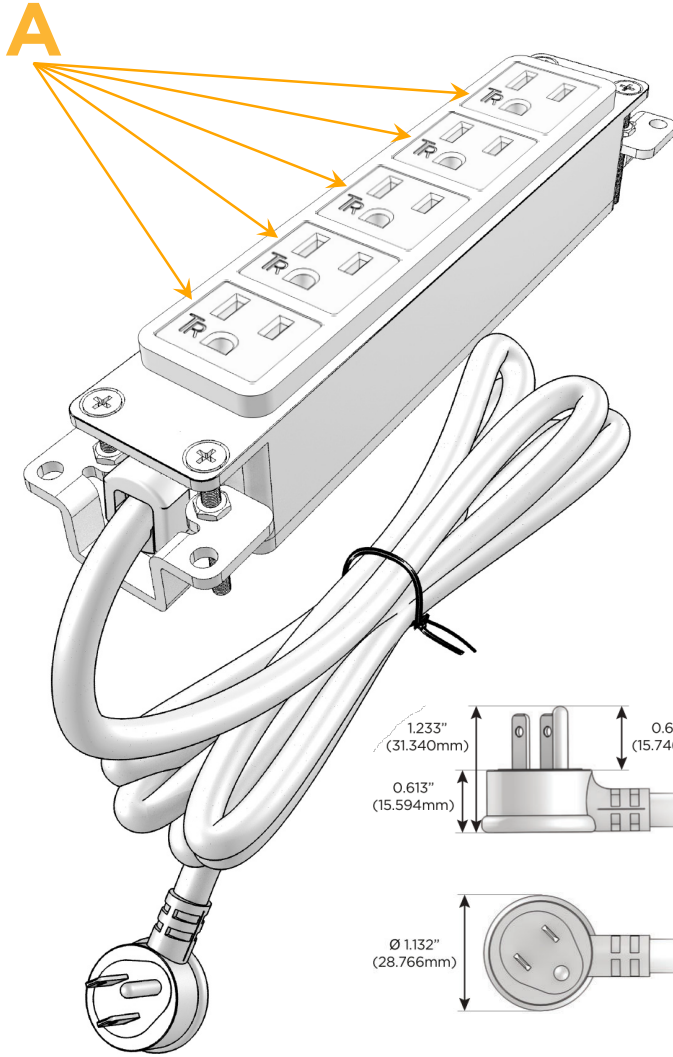

M-POWER-5T

AC POWER & DATA CONNECTIVITY SOLUTION

M-POWER-5TW-AAAAA-BRAB

Specs:

Modules/Ports:

- A Tamper Resistant AC Receptacle

Distributed by

Mormax Company, Inc.

8 Westchester Plaza

Elmsford, NY 10523

914-699-0101

sales@mormax.com

mormax.com