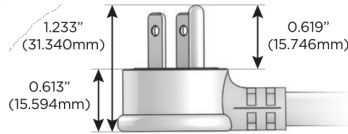

M-POWER-5T

AC POWER & DATA CONNECTIVITY SOLUTION

M-POWER-5TW-AAAAA-BRAB

Specs:

Modules/Ports:

- A Tamper Resistant AC Receptacle

Distributed by

Mormax Company, Inc.

8 Westchester Plaza

Elmsford, NY 10523

914-699-0101

sales@mormax.com

mormax.com

TOP