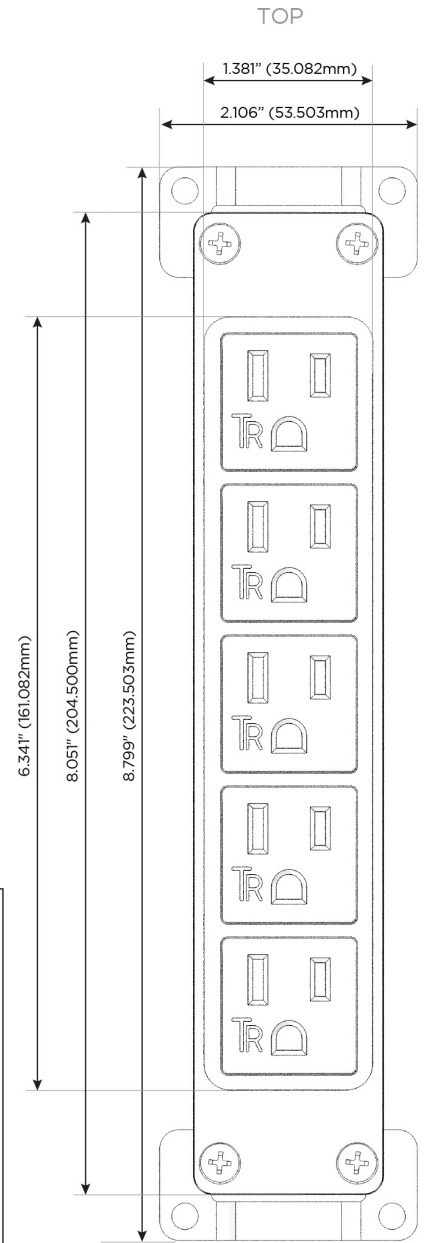

### Module/Port Options:

- A** Tamper Resistant AC Receptacle
- E** USB-A & USB-C (20W)
- M** Double USB-A (Fast Charging Ports - 18W)
- H** HDMI
- 6** CAT 6
- 12** RJ 12
- X** Switched AC
- Y** 3-Way Switch (Low Voltage)
- V** USB-C (45W High Speed Charging Port)
- S** USB-C (25W High Speed Charging Port)
- R** Switched AC (Rocker Switch)
- D** Dimmer Switch

### Plug:

Supplied with Low Profile Flat 45° Angle 120 VAC Plug

Optional Standard Straight 120 VAC Plug

Optional Straight 120 VAC Pass-through Plug

- CLEAN, COMPACT DESIGN
- STREAMLINED
- LOW PROFILE
- SIDE-EXITING CORDS
- PLUG & PLAY
- 6' AC CORD & PLUG (FLAT PLUG STANDARD)
- CUSTOMIZABLE CONFIGURATIONS AND FINISHES
- UL LISTED FOR MOUNTING IN FURNITURE
- 15A

# M-POWER-5T

AC POWER & DATA CONNECTIVITY SOLUTION

M-POWER-5TW-AAAAA-BRAAB

Specs:

**Modules/Ports:**

- A Tamper Resistant AC Receptacle

Distributed by

Mormax Company, Inc.