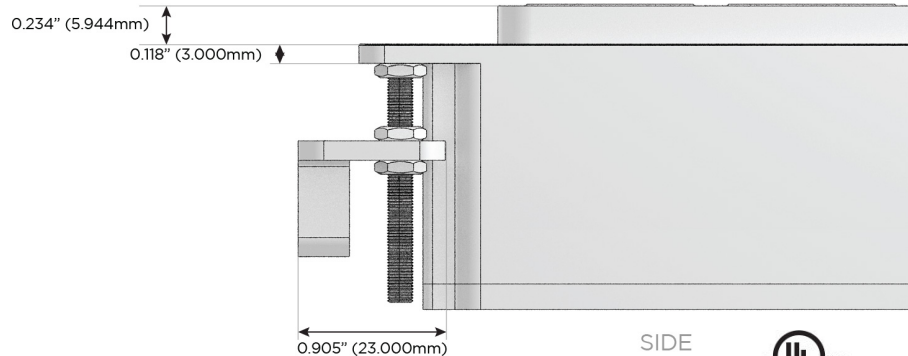

### Plug:

Supplied with Low Profile Flat 45° Angle 120 VAC Plug

Optional Standard Straight 120 VAC Plug

Optional Straight 120 VAC Pass-through Plug

- CLEAN, COMPACT DESIGN
- STREAMLINED
- LOW PROFILE
- SIDE-EXITING CORDS
- PLUG & PLAY
- 6' AC CORD & PLUG (FLAT PLUG STANDARD)
- CUSTOMIZABLE CONFIGURATIONS AND FINISHES
- UL LISTED FOR MOUNTING IN FURNITURE
- 15A

# M-POWER-5T

AC POWER & DATA CONNECTIVITY SOLUTION

M-POWER-5TW-AAAAA-BRAAB

Specs:

**Modules/Ports:**

- A Tamper Resistant AC Receptacle

Distributed by

Mormax Company, Inc.