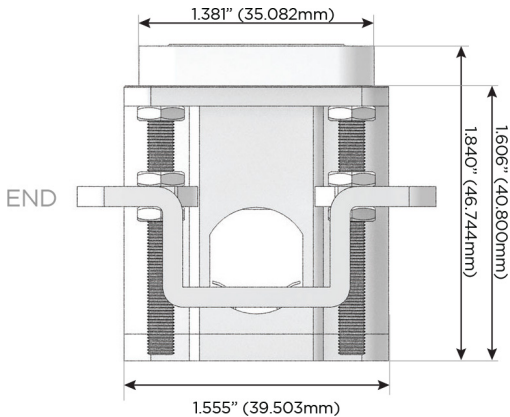

### Plug:

Supplied with Low Profile Flat 45° Angle 120 VAC Plug

Optional Standard Straight 120 VAC Plug

Optional Straight 120 VAC Pass-through Plug

- CLEAN, COMPACT DESIGN
- STREAMLINED
- LOW PROFILE
- SIDE-EXITING CORDS
- PLUG & PLAY
- 6' AC CORD & PLUG (FLAT PLUG STANDARD)
- CUSTOMIZABLE CONFIGURATIONS AND FINISHES
- UL LISTED FOR MOUNTING IN FURNITURE
- 15A

# M-POWER-5T

AC POWER & DATA CONNECTIVITY SOLUTION

M-POWER-5TW-AAAAA-BRAAB

Specs:

**Modules/Ports:**

- A Tamper Resistant AC Receptacle

Distributed by

Mormax Company, Inc.