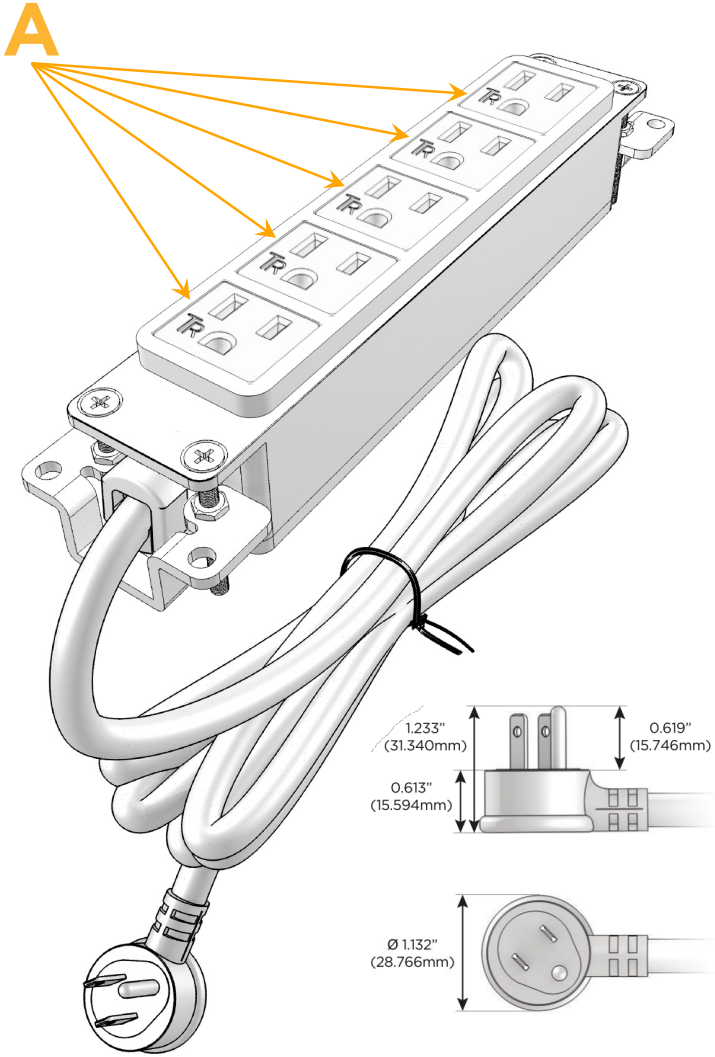

### Module/Port Options:

- A** Tamper Resistant AC Receptacle
- E** USB-A & USB-C (20W)
- M** Double USB-A (Fast Charging Ports - 18W)
- H** HDMI
- 6** CAT 6
- 12** RJ 12
- X** Switched AC
- Y** 3-Way Switch (Low Voltage)
- V** USB-C (45W High Speed Charging Port)
- S** USB-C (25W High Speed Charging Port)
- R** Switched AC (Rocker Switch)
- D** Dimmer Switch

### Plug:

Supplied with Low Profile Flat 45° Angle 120 VAC Plug

Optional Standard Straight 120 VAC Plug

Optional Straight 120 VAC Pass-through Plug

- CLEAN, COMPACT DESIGN
- STREAMLINED
- LOW PROFILE
- SIDE-EXITING CORDS
- PLUG & PLAY
- 6' AC CORD & PLUG (FLAT PLUG STANDARD)
- CUSTOMIZABLE CONFIGURATIONS AND FINISHES
- UL LISTED FOR MOUNTING IN FURNITURE
- 15A

# M-POWER-5T

AC POWER & DATA CONNECTIVITY SOLUTION

M-POWER-5TW-AAAAA-BRAAB

Specs:

**Modules/Ports:**

- A Tamper Resistant AC Receptacle

Distributed by

Mormax Company, Inc.