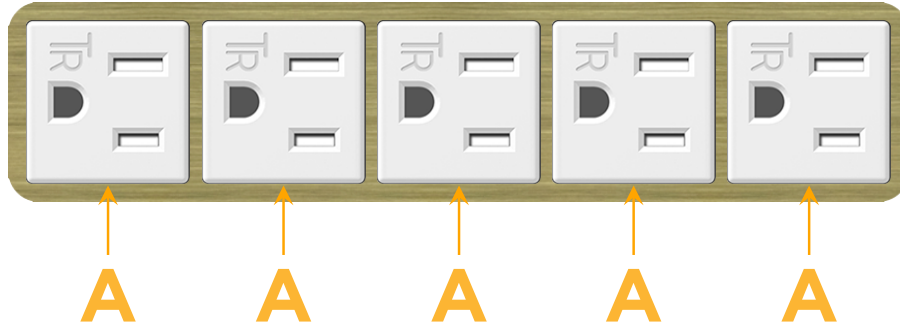

M-POWER-5T

AC POWER & DATA CONNECTIVITY SOLUTION

M-POWER-5TW-AAAAA-BRAAB

Distributed by

Mormax Company, Inc.

8 Westchester Plaza

Elmsford, NY 10523

914-699-0101

sales@mormax.com

mormax.com

Metro Light & Power's line of power & data solutions offers sophisticated design elements combined with greater ease of installation. Streamlined and low-profile, enhanced by side-exiting cords, our outlets advance the industry with their cutting edge look and feel. We believe flexibility is key, and we provide a variety of mounting options, including the ability to mount in limited spaces. Our outlets are available in many finishes and configurations, in addition to a custom color and finish capability for our clients.

Bezel Finish: **BRASS ANTIQUED (ABS)**

Custom Finishes Available M-POWER-5TW-AAAAA-BRAAB

Features:

Module/Port Options:

- **A** Tamper Resistant AC Receptacle
- **E** USB-A & USB-C (20W)
- **M** Double USB-A (Fast Charging Ports - 18W)
- **H** HDMI
- **6** CAT 6
- **12** RJ 12
- **X** Switched AC
- **Y** 3-Way Switch (Low Voltage)
- **V** USB-C (45W High Speed Charging Port)
- **S** USB-C (25W High Speed Charging Port)
- **R** Switched AC (Rocker Switch)
- **D** Dimmer Switch

Plug:

Supplied with Low Profile Flat 45° Angle 120 VAC Plug

Optional Standard Straight 120 VAC Plug

Optional Straight 120 VAC Pass-through Plug

- CLEAN, COMPACT DESIGN
- STREAMLINED
- LOW PROFILE
- SIDE-EXITING CORDS
- PLUG & PLAY
- 6' AC CORD & PLUG (FLAT PLUG STANDARD)
- CUSTOMIZABLE CONFIGURATIONS AND FINISHES
- UL LISTED FOR MOUNTING IN FURNITURE
- 15A