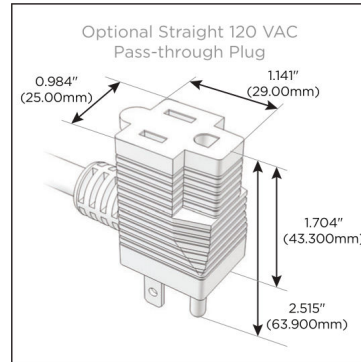

### Module/Port Options:

- A** Tamper Resistant AC Receptacle
- E** USB-A & USB-C (20W)
- M** Double USB-A (Fast Charging Ports - 18W)
- H** HDMI
- 6** CAT 6
- 12** RJ 12
- X** Switched AC
- Y** 3-Way Switch (Low Voltage)
- V** USB-C (45W High Speed Charging Port)
- S** USB-C (25W High Speed Charging Port)
- R** Switched AC (Rocker Switch)
- D** Dimmer Switch

### Plug:

Supplied with Low Profile Flat 45° Angle 120 VAC Plug

Optional Standard Straight 120 VAC Plug

Optional Straight 120 VAC Pass-through Plug

- CLEAN, COMPACT DESIGN
- STREAMLINED
- LOW PROFILE
- SIDE-EXITING CORDS
- PLUG & PLAY
- 6' AC CORD & PLUG (FLAT PLUG STANDARD)
- CUSTOMIZABLE CONFIGURATIONS AND FINISHES
- UL LISTED FOR MOUNTING IN FURNITURE
- 15A

# M-POWER-5T

AC POWER & DATA CONNECTIVITY SOLUTION

M-POWER-5TW-AAAAA-BRAAB

Specs:

**Modules/Ports:**

- A Tamper Resistant AC Receptacle

Distributed by

Mormax Company, Inc.