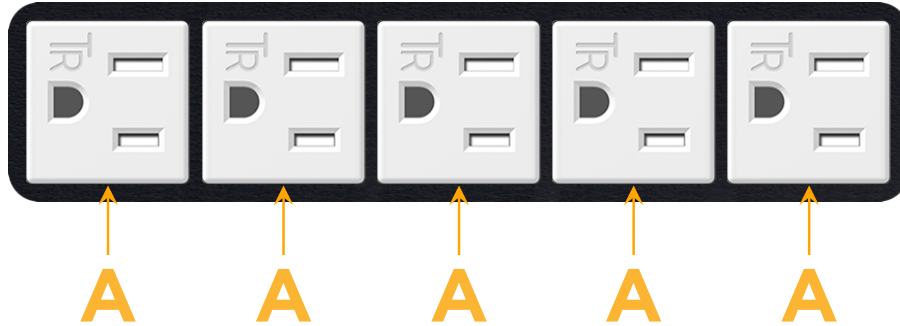

sales@mormax.com

mormax.com

Metro Light & Power's line of power & data solutions offers sophisticated design elements combined with greater ease of installation. Streamlined and low-profile, enhanced by side-exiting cords, our outlets advance the industry with their cutting edge look and feel. We believe flexibility is key, and we provide a variety of mounting options, including the ability to mount in limited spaces. Our outlets are available in many finishes and configurations, in addition to a custom color and finish capability for our clients.

Bezel Finish: **BLACK (ABS)**

Custom Finishes Available M-POWER-5TW-AAAAA-BAB

Features:

**Module/Port Options:**

- A** Tamper Resistant AC Receptacle
- E** USB-A & USB-C (20W)
- M** Double USB-A (Fast Charging Ports - 18W)
- H** HDMI
- 6** CAT 6
- 12** RJ 12
- X** Switched AC
- Y** 3-Way Switch (Low Voltage)
- V** USB-C (45W High Speed Charging Port)
- S** USB-C (25W High Speed Charging Port)
- R** Switched AC (Rocker Switch)
- D** Dimmer Switch

**Plug:**

Supplied with Low Profile Flat 45° Angle 120 VAC Plug

Optional Standard Straight 120 VAC Plug

Optional Straight 120 VAC Pass-through Plug

- CLEAN, COMPACT DESIGN
- STREAMLINED
- LOW PROFILE
- SIDE-EXITING CORDS
- PLUG & PLAY
- 6' AC CORD & PLUG (FLAT PLUG STANDARD)
- CUSTOMIZABLE CONFIGURATIONS AND FINISHES
- UL LISTED FOR MOUNTING IN FURNITURE
- 15A

# M-POWER-5T

AC POWER & DATA CONNECTIVITY SOLUTION

M-POWER-5TW-AAAAA-BAB

Specs:

**Modules/Ports:**

- A Tamper Resistant AC Receptacle

TOP

SIDE