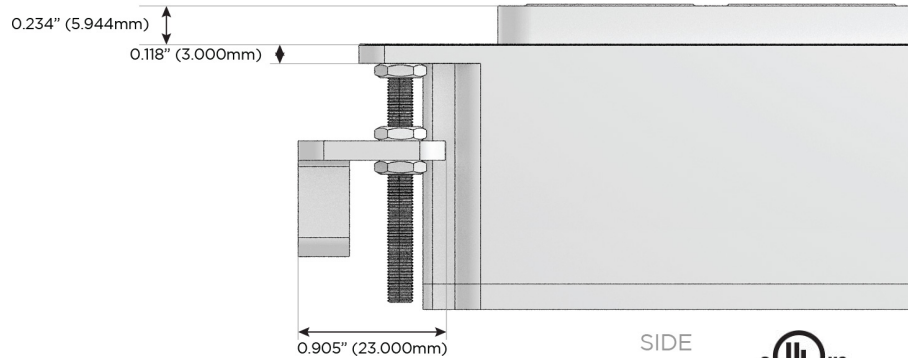

# M-POWER-5T

AC POWER & DATA CONNECTIVITY SOLUTION

M-POWER-5TW-AAAAA-BAB

Specs:

**Modules/Ports:**

- A Tamper Resistant AC Receptacle

TOP

SIDE