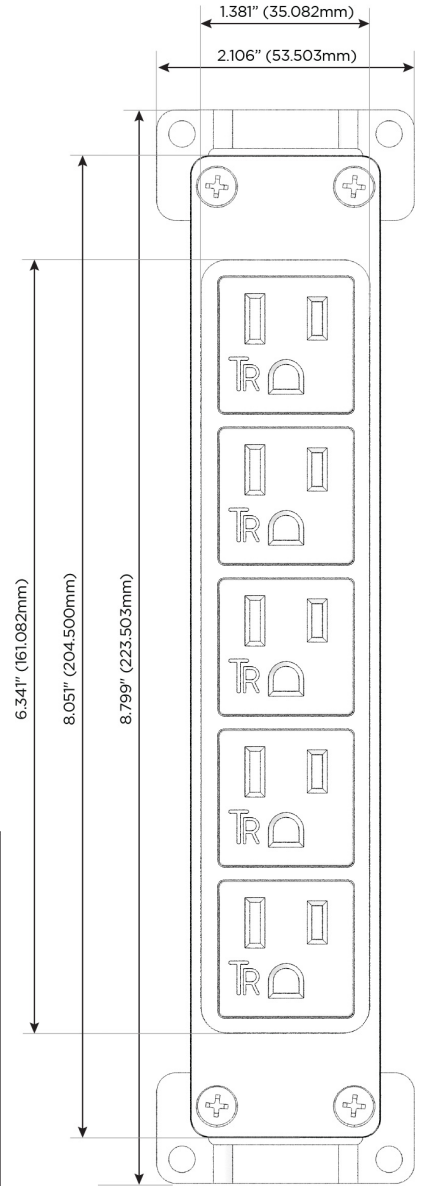

Bezel Finish: **BLACK (ABS)**

Custom Finishes Available M-POWER-5TW-AAAAA-BAB

Features:

**Module/Port Options:**

- A** Tamper Resistant AC Receptacle
- E** USB-A & USB-C (20W)
- M** Double USB-A (Fast Charging Ports - 18W)
- H** HDMI
- 6** CAT 6
- 12** RJ 12
- X** Switched AC
- Y** 3-Way Switch (Low Voltage)
- V** USB-C (45W High Speed Charging Port)
- S** USB-C (25W High Speed Charging Port)
- R** Switched AC (Rocker Switch)
- D** Dimmer Switch

**Plug:**

Supplied with Low Profile Flat 45° Angle 120 VAC Plug

Optional Standard Straight 120 VAC Plug

Optional Straight 120 VAC Pass-through Plug

- CLEAN, COMPACT DESIGN
- STREAMLINED
- LOW PROFILE
- SIDE-EXITING CORDS
- PLUG & PLAY
- 6' AC CORD & PLUG (FLAT PLUG STANDARD)
- CUSTOMIZABLE CONFIGURATIONS AND FINISHES
- UL LISTED FOR MOUNTING IN FURNITURE
- 15A

# M-POWER-5T

AC POWER & DATA CONNECTIVITY SOLUTION

M-POWER-5TW-AAAAA-BAB

Specs:

**Modules/Ports:**

- A Tamper Resistant AC Receptacle

TOP

SIDE