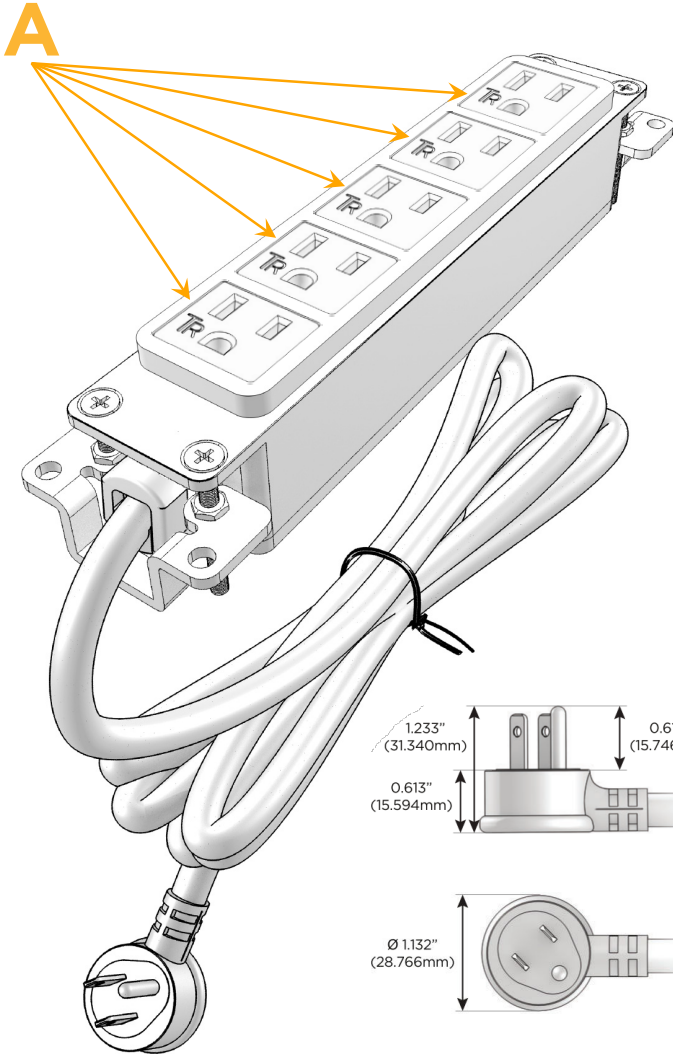

Bezel Finish: **BLACK (ABS)**

Custom Finishes Available M-POWER-5TW-AAAAA-BAB

Features:

**Module/Port Options:**

- A** Tamper Resistant AC Receptacle
- E** USB-A & USB-C (20W)
- M** Double USB-A (Fast Charging Ports - 18W)
- H** HDMI
- 6** CAT 6
- 12** RJ 12
- X** Switched AC
- Y** 3-Way Switch (Low Voltage)
- V** USB-C (45W High Speed Charging Port)
- S** USB-C (25W High Speed Charging Port)
- R** Switched AC (Rocker Switch)
- D** Dimmer Switch

**Plug:**

Supplied with Low Profile Flat 45° Angle 120 VAC Plug

Optional Standard Straight 120 VAC Plug

Optional Straight 120 VAC Pass-through Plug

- CLEAN, COMPACT DESIGN
- STREAMLINED
- LOW PROFILE
- SIDE-EXITING CORDS
- PLUG & PLAY
- 6' AC CORD & PLUG (FLAT PLUG STANDARD)
- CUSTOMIZABLE CONFIGURATIONS AND FINISHES
- UL LISTED FOR MOUNTING IN FURNITURE
- 15A

# M-POWER-5T

AC POWER & DATA CONNECTIVITY SOLUTION

M-POWER-5TW-AAAAA-BAB

Specs:

**Modules/Ports:**

- A Tamper Resistant AC Receptacle

TOP

SIDE