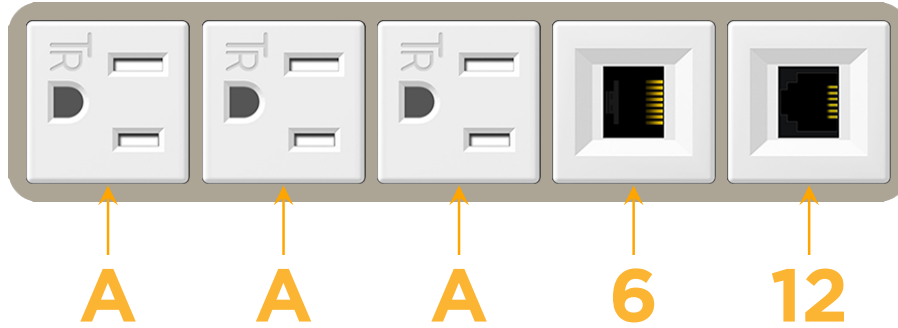

sales@mormax.com

mormax.com

Metro Light & Power's line of power & data solutions offers sophisticated design elements combined with greater ease of installation. Streamlined and low-profile, enhanced by side-exiting cords, our outlets advance the industry with their cutting edge look and feel. We believe flexibility is key, and we provide a variety of mounting options, including the ability to mount in limited spaces. Our outlets are available in many finishes and configurations, in addition to a custom color and finish capability for our clients.

Bezel Finish: **SATIN NICKEL (ABS)**

Custom Finishes Available M-POWER-5TW-AAA612-SAB

Features:

Module/Port Options:

- A** Tamper Resistant AC Receptacle
- E** USB-A & USB-C (20W)
- M** Double USB-A (Fast Charging Ports - 18W)
- H** HDMI
- 6** CAT 6
- 12** RJ 12
- X** Switched AC
- Y** 3-Way Switch (Low Voltage)
- V** USB-C (45W High Speed Charging Port)
- S** USB-C (25W High Speed Charging Port)
- R** Switched AC (Rocker Switch)
- D** Dimmer Switch

Plug:

- Supplied with Low Profile Flat 45° Angle 120 VAC Plug
- Optional Standard Straight 120 VAC Plug
- Optional Straight 120 VAC Pass-through Plug

- CLEAN, COMPACT DESIGN
- STREAMLINED
- LOW PROFILE
- SIDE-EXITING CORDS
- PLUG & PLAY
- 6' AC CORD & PLUG (FLAT PLUG STANDARD)
- CUSTOMIZABLE CONFIGURATIONS AND FINISHES
- UL LISTED FOR MOUNTING IN FURNITURE
- 15A