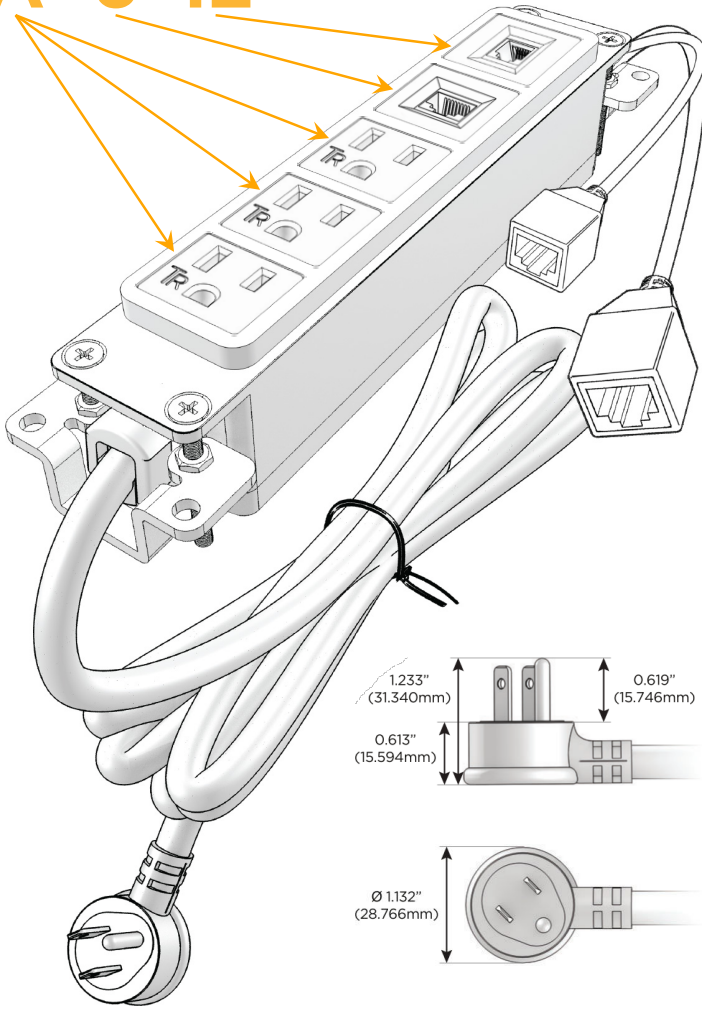

Bezel Finish: **SATIN NICKEL (ABS)**

Custom Finishes Available M-POWER-5TW-AAA612-SAB

Features:

Module/Port Options:

- A** Tamper Resistant AC Receptacle
- E** USB-A & USB-C (20W)
- M** Double USB-A (Fast Charging Ports - 18W)
- H** HDMI
- 6** CAT 6
- 12** RJ 12
- X** Switched AC
- Y** 3-Way Switch (Low Voltage)
- V** USB-C (45W High Speed Charging Port)
- S** USB-C (25W High Speed Charging Port)
- R** Switched AC (Rocker Switch)
- D** Dimmer Switch

Plug:

- Supplied with Low Profile Flat 45° Angle 120 VAC Plug
- Optional Standard Straight 120 VAC Plug
- Optional Straight 120 VAC Pass-through Plug

- CLEAN, COMPACT DESIGN
- STREAMLINED
- LOW PROFILE
- SIDE-EXITING CORDS
- PLUG & PLAY
- 6' AC CORD & PLUG (FLAT PLUG STANDARD)
- CUSTOMIZABLE CONFIGURATIONS AND FINISHES
- UL LISTED FOR MOUNTING IN FURNITURE
- 15A

M-POWER-5T

AC POWER & DATA CONNECTIVITY SOLUTION

M-POWER-5TW-AAA612-SAB

Specs:

Modules/Ports:

- A** Tamper Resistant AC Receptacle
- 6** CAT 6
- 12** RJ 12

A 6 12

Distributed by