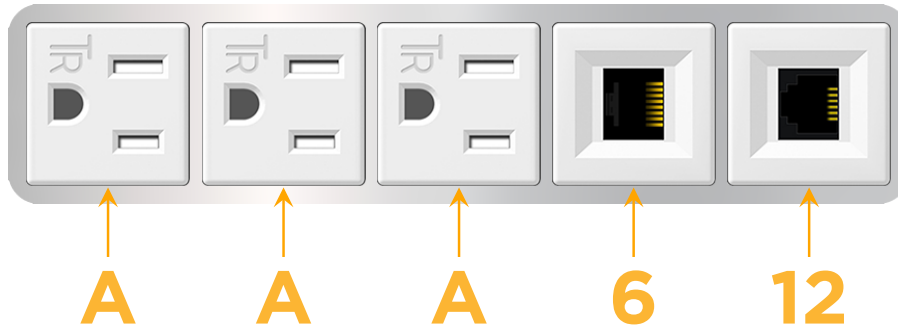

sales@mormax.com

mormax.com

Metro Light & Power's line of power & data solutions offers sophisticated design elements combined with greater ease of installation. Streamlined and low-profile, enhanced by side-exiting cords, our outlets advance the industry with their cutting edge look and feel. We believe flexibility is key, and we provide a variety of mounting options, including the ability to mount in limited spaces. Our outlets are available in many finishes and configurations, in addition to a custom color and finish capability for our clients.

Bezel Finish: **CHROME (ABS)**

Custom Finishes Available M-POWER-5TW-AAA612-CRAB

Features:

Module/Port Options:

- A** Tamper Resistant AC Receptacle
- E** USB-A & USB-C (20W)
- M** Double USB-A (Fast Charging Ports - 18W)
- H** HDMI
- 6** CAT 6
- 12** RJ 12
- X** Switched AC
- Y** 3-Way Switch (Low Voltage)
- V** USB-C (45W High Speed Charging Port)
- S** USB-C (25W High Speed Charging Port)
- R** Switched AC (Rocker Switch)
- D** Dimmer Switch

Plug:

Supplied with Low Profile Flat 45° Angle 120 VAC Plug

Optional Standard Straight 120 VAC Plug

Optional Straight 120 VAC Pass-through Plug

- CLEAN, COMPACT DESIGN
- STREAMLINED
- LOW PROFILE
- SIDE-EXITING CORDS
- PLUG & PLAY
- 6' AC CORD & PLUG (FLAT PLUG STANDARD)
- CUSTOMIZABLE CONFIGURATIONS AND FINISHES
- UL LISTED FOR MOUNTING IN FURNITURE
- 15A