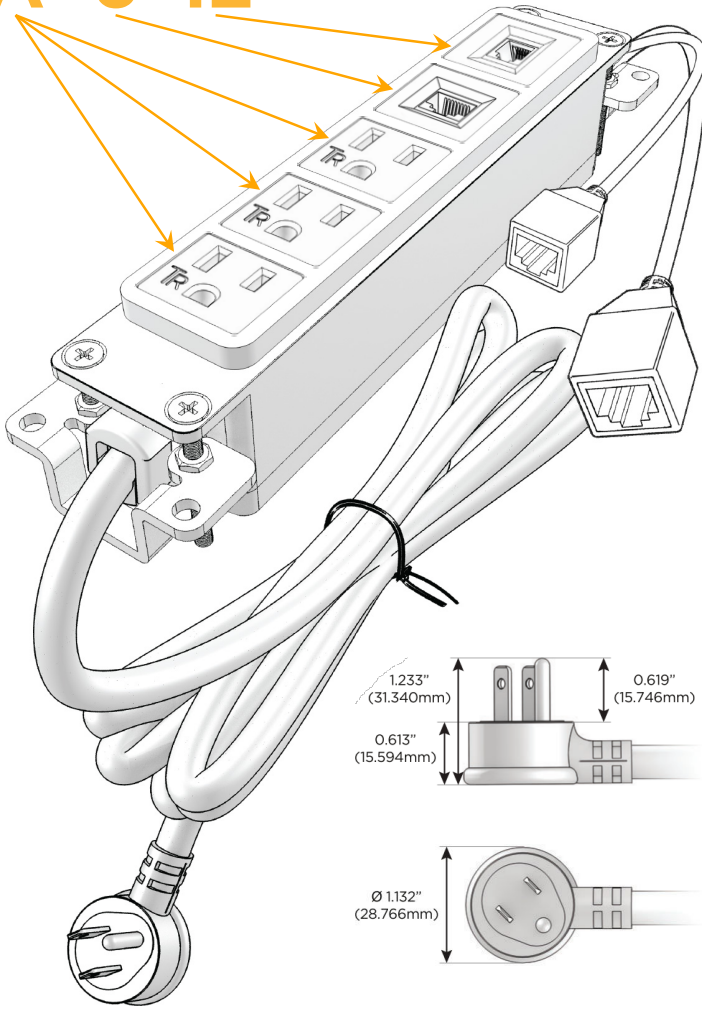

Bezel Finish: **CHROME (ABS)**

Custom Finishes Available M-POWER-5TW-AAA612-CRAB

Features:

Module/Port Options:

- A** Tamper Resistant AC Receptacle
- E** USB-A & USB-C (20W)
- M** Double USB-A (Fast Charging Ports - 18W)
- H** HDMI
- 6** CAT 6
- 12** RJ 12
- X** Switched AC
- Y** 3-Way Switch (Low Voltage)
- V** USB-C (45W High Speed Charging Port)
- S** USB-C (25W High Speed Charging Port)
- R** Switched AC (Rocker Switch)
- D** Dimmer Switch

Plug:

Supplied with Low Profile Flat 45° Angle 120 VAC Plug

Optional Standard Straight 120 VAC Plug

Optional Straight 120 VAC Pass-through Plug

- CLEAN, COMPACT DESIGN
- STREAMLINED
- LOW PROFILE
- SIDE-EXITING CORDS
- PLUG & PLAY
- 6' AC CORD & PLUG (FLAT PLUG STANDARD)
- CUSTOMIZABLE CONFIGURATIONS AND FINISHES
- UL LISTED FOR MOUNTING IN FURNITURE
- 15A

M-POWER-5T

AC POWER & DATA CONNECTIVITY SOLUTION

M-POWER-5TW-AAA612-CRAB

Specs:

Modules/Ports:

- A** Tamper Resistant AC Receptacle
- 6** CAT 6
- 12** RJ 12

A 6 12

Distributed by