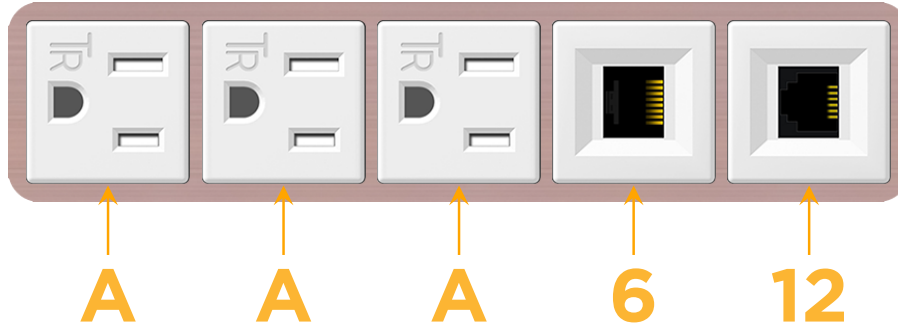

M-POWER-5T

AC POWER & DATA CONNECTIVITY SOLUTION

M-POWER-5TW-AAA612-CHAB

Distributed by

Mormax Company, Inc.

8 Westchester Plaza

Elmsford, NY 10523

914-699-0101

sales@mormax.com

mormax.com

Metro Light & Power's line of power & data solutions offers sophisticated design elements combined with greater ease of installation. Streamlined and low-profile, enhanced by side-exiting cords, our outlets advance the industry with their cutting edge look and feel. We believe flexibility is key, and we provide a variety of mounting options, including the ability to mount in limited spaces. Our outlets are available in many finishes and configurations, in addition to a custom color and finish capability for our clients.

Bezel Finish: **CHAMPAGNE (ABS)**

Custom Finishes Available M-POWER-5TW-AAA612-CHAB

Features:

Module/Port Options:

- **A** Tamper Resistant AC Receptacle
- **E** USB-A & USB-C (20W)
- **M** Double USB-A (Fast Charging Ports - 18W)
- **H** HDMI
- **6** CAT 6
- **12** RJ 12
- **X** Switched AC
- **Y** 3-Way Switch (Low Voltage)
- **V** USB-C (45W High Speed Charging Port)
- **S** USB-C (25W High Speed Charging Port)
- **R** Switched AC (Rocker Switch)
- **D** Dimmer Switch

Plug:

Supplied with Low Profile Flat 45° Angle 120 VAC Plug

Optional Standard Straight 120 VAC Plug

Optional Straight 120 VAC Pass-through Plug

- CLEAN, COMPACT DESIGN
- STREAMLINED
- LOW PROFILE
- SIDE-EXITING CORDS
- PLUG & PLAY
- 6' AC CORD & PLUG (FLAT PLUG STANDARD)
- CUSTOMIZABLE CONFIGURATIONS AND FINISHES
- UL LISTED FOR MOUNTING IN FURNITURE
- 15A