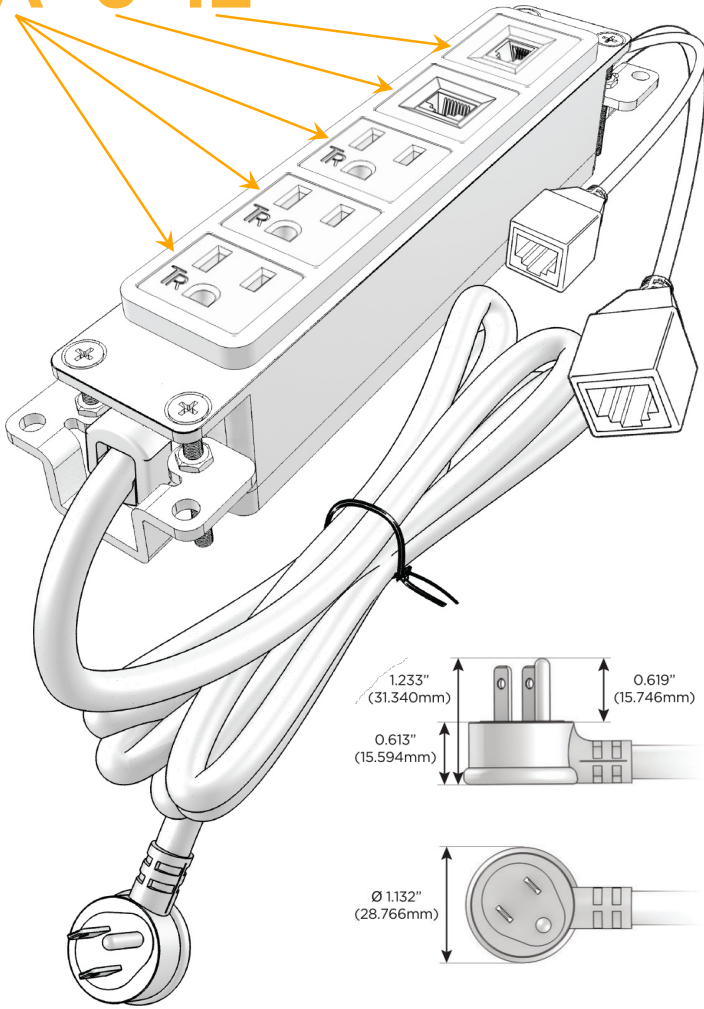

#### Module/Port Options:

- A** Tamper Resistant AC Receptacle
- E** USB-A & USB-C (20W)
- M** Double USB-A (Fast Charging Ports - 18W)
- H** HDMI
- 6** CAT 6
- 12** RJ 12
- X** Switched AC
- Y** 3-Way Switch (Low Voltage)
- V** USB-C (45W High Speed Charging Port)
- S** USB-C (25W High Speed Charging Port)
- R** Switched AC (Rocker Switch)
- D** Dimmer Switch

#### Plug:

Supplied with Low Profile Flat 45° Angle 120 VAC Plug

Optional Standard Straight 120 VAC Plug

Optional Straight 120 VAC Pass-through Plug

- CLEAN, COMPACT DESIGN
- STREAMLINED
- LOW PROFILE
- SIDE-EXITING CORDS
- PLUG & PLAY
- 6' AC CORD & PLUG (FLAT PLUG STANDARD)
- CUSTOMIZABLE CONFIGURATIONS AND FINISHES
- UL LISTED FOR MOUNTING IN FURNITURE
- 15A

# M-POWER-5T

AC POWER & DATA CONNECTIVITY SOLUTION

M-POWER-5TW-AAA612-CHAB

Specs:

**Modules/Ports:**

- A** Tamper Resistant AC Receptacle
- 6** CAT 6
- 12** RJ 12

**A 6 12**

Distributed by