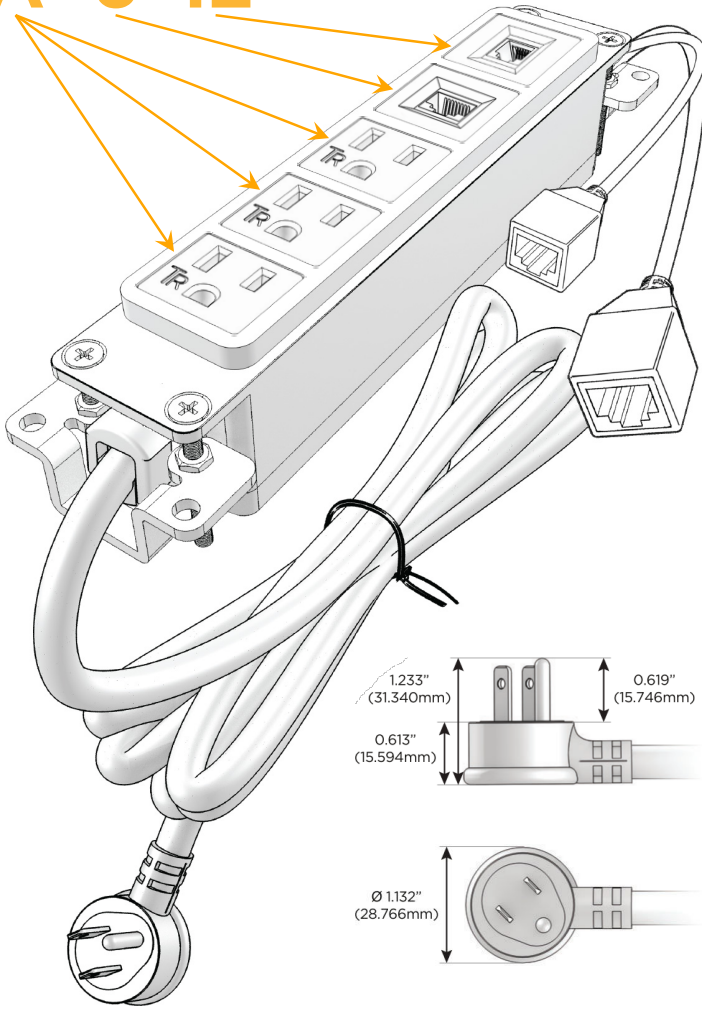

### Module/Port Options:

- A** Tamper Resistant AC Receptacle
- E** USB-A & USB-C (20W)
- M** Double USB-A (Fast Charging Ports - 18W)
- H** HDMI
- 6** CAT 6
- 12** RJ 12
- X** Switched AC
- Y** 3-Way Switch (Low Voltage)
- V** USB-C (45W High Speed Charging Port)
- S** USB-C (25W High Speed Charging Port)
- R** Switched AC (Rocker Switch)
- D** Dimmer Switch

### Plug:

Supplied with Low Profile Flat 45° Angle 120 VAC Plug

Optional Standard Straight 120 VAC Plug

Optional Straight 120 VAC Pass-through Plug

- CLEAN, COMPACT DESIGN
- STREAMLINED
- LOW PROFILE
- SIDE-EXITING CORDS
- PLUG & PLAY
- 6' AC CORD & PLUG (FLAT PLUG STANDARD)
- CUSTOMIZABLE CONFIGURATIONS AND FINISHES
- UL LISTED FOR MOUNTING IN FURNITURE
- 15A

# M-POWER-5T

AC POWER & DATA CONNECTIVITY SOLUTION

M-POWER-5TW-AAA612-BZAB

Specs:

**Modules/Ports:**

- A** Tamper Resistant AC Receptacle
- 6** CAT 6
- 12** RJ 12

**A 6 12**

Distributed by