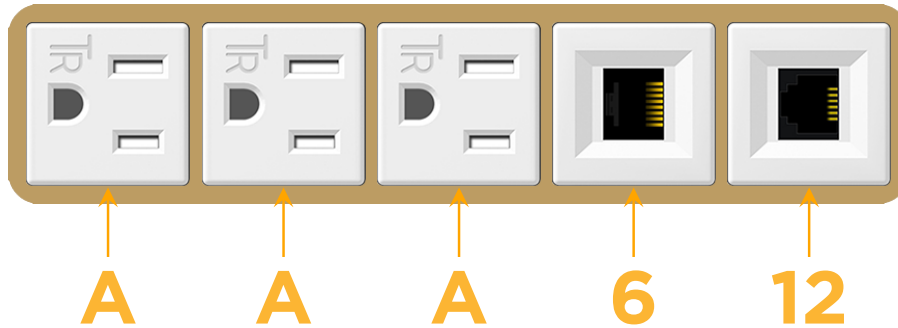

M-POWER-5T

AC POWER & DATA CONNECTIVITY SOLUTION

M-POWER-5TW-AAA612-BZAB

Distributed by

Mormax Company, Inc.

8 Westchester Plaza

Elmsford, NY 10523

914-699-0101

sales@mormax.com

mormax.com

Metro Light & Power's line of power & data solutions offers sophisticated design elements combined with greater ease of installation. Streamlined and low-profile, enhanced by side-exiting cords, our outlets advance the industry with their cutting edge look and feel. We believe flexibility is key, and we provide a variety of mounting options, including the ability to mount in limited spaces. Our outlets are available in many finishes and configurations, in addition to a custom color and finish capability for our clients.

Bezel Finish: **STANDARD BRONZE (ABS)**

Custom Finishes Available M-POWER-5TW-AAA612-BZAB

Features:

Module/Port Options:

- **A** Tamper Resistant AC Receptacle
- **E** USB-A & USB-C (20W)
- **M** Double USB-A (Fast Charging Ports - 18W)
- **H** HDMI
- **6** CAT 6
- **12** RJ 12
- **X** Switched AC
- **Y** 3-Way Switch (Low Voltage)
- **V** USB-C (45W High Speed Charging Port)
- **S** USB-C (25W High Speed Charging Port)
- **R** Switched AC (Rocker Switch)
- **D** Dimmer Switch

Plug:

Supplied with Low Profile Flat 45° Angle 120 VAC Plug

Optional Standard Straight 120 VAC Plug

Optional Straight 120 VAC Pass-through Plug

- CLEAN, COMPACT DESIGN
- STREAMLINED
- LOW PROFILE
- SIDE-EXITING CORDS
- PLUG & PLAY
- 6' AC CORD & PLUG (FLAT PLUG STANDARD)
- CUSTOMIZABLE CONFIGURATIONS AND FINISHES
- UL LISTED FOR MOUNTING IN FURNITURE
- 15A