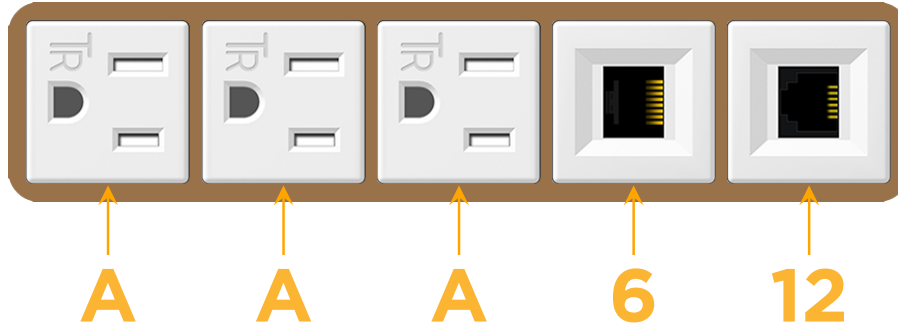

sales@mormax.com

mormax.com

Metro Light & Power's line of power & data solutions offers sophisticated design elements combined with greater ease of installation. Streamlined and low-profile, enhanced by side-exiting cords, our outlets advance the industry with their cutting edge look and feel. We believe flexibility is key, and we provide a variety of mounting options, including the ability to mount in limited spaces. Our outlets are available in many finishes and configurations, in addition to a custom color and finish capability for our clients.

Bezel Finish: **ARCHITECTURAL BRONZE (ABS)**

Custom Finishes Available M-POWER-5TW-AAA612-BZ5AB

Features:

Module/Port Options:

- A** Tamper Resistant AC Receptacle
- E** USB-A & USB-C (20W)
- M** Double USB-A (Fast Charging Ports - 18W)
- H** HDMI
- 6** CAT 6
- 12** RJ 12
- X** Switched AC
- Y** 3-Way Switch (Low Voltage)
- V** USB-C (45W High Speed Charging Port)
- S** USB-C (25W High Speed Charging Port)
- R** Switched AC (Rocker Switch)
- D** Dimmer Switch

Plug:

Supplied with Low Profile Flat 45° Angle 120 VAC Plug

Optional Standard Straight 120 VAC Plug

Optional Straight 120 VAC Pass-through Plug

- CLEAN, COMPACT DESIGN
- STREAMLINED
- LOW PROFILE
- SIDE-EXITING CORDS
- PLUG & PLAY
- 6' AC CORD & PLUG (FLAT PLUG STANDARD)
- CUSTOMIZABLE CONFIGURATIONS AND FINISHES
- UL LISTED FOR MOUNTING IN FURNITURE
- 15A

M-POWER-5T

AC POWER & DATA CONNECTIVITY SOLUTION

M-POWER-5TW-AAA612-BZ5AB

Specs:

Modules/Ports:

- A** Tamper Resistant AC Receptacle
- 6** CAT 6
- 12** RJ 12

A 6 12

Distributed by