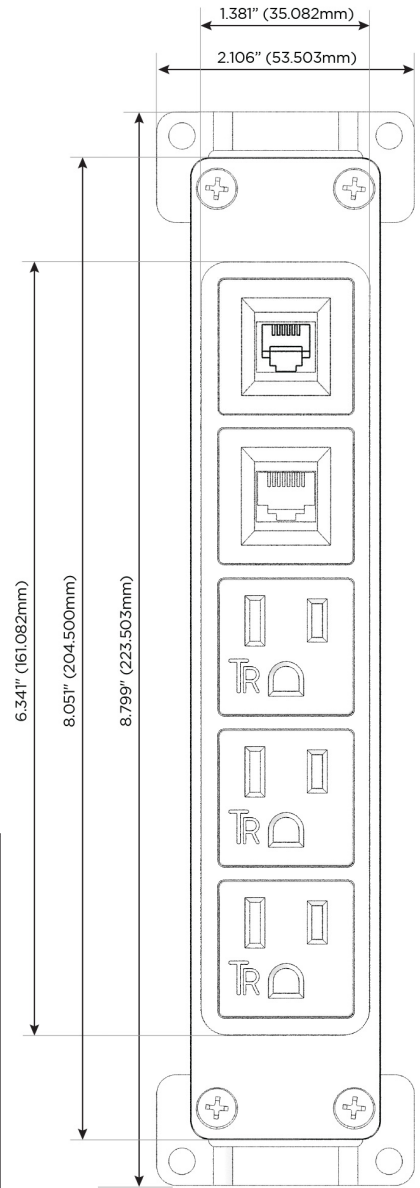

Distributed by

Mormax Company, Inc.

8 Westchester Plaza

Elmsford, NY 10523

914-699-0101

sales@mormax.com

mormax.com

TOP