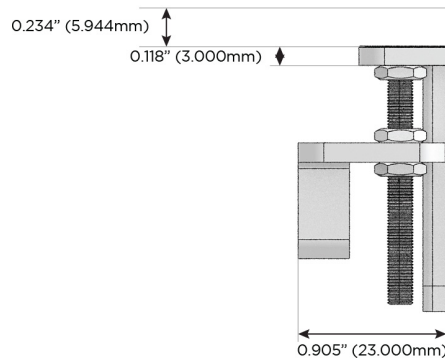

Distributed by

Mormax Company, Inc.

8 Westchester Plaza

Elmsford, NY 10523

914-699-0101

sales@mormax.com

mormax.com

TOP