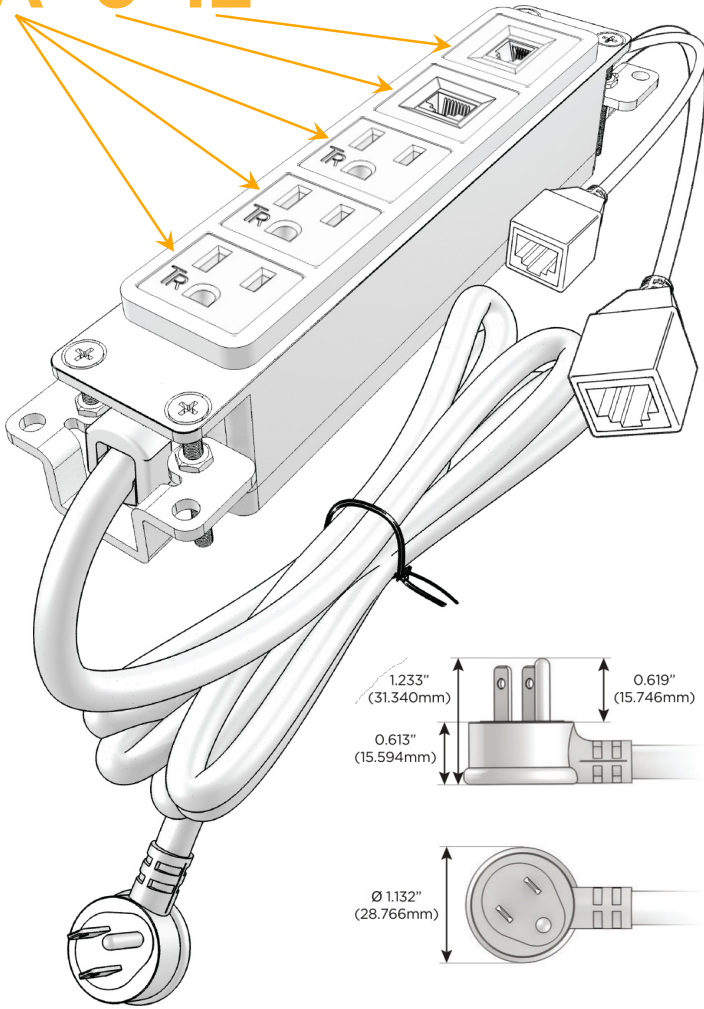

Bezel Finish: **ARCHITECTURAL BRONZE (ABS)**

Custom Finishes Available M-POWER-5TW-AAA612-BZ5AB

Features:

Module/Port Options:

- A** Tamper Resistant AC Receptacle
- E** USB-A & USB-C (20W)
- M** Double USB-A (Fast Charging Ports - 18W)
- H** HDMI
- 6** CAT 6
- 12** RJ 12
- X** Switched AC
- Y** 3-Way Switch (Low Voltage)
- V** USB-C (45W High Speed Charging Port)
- S** USB-C (25W High Speed Charging Port)
- R** Switched AC (Rocker Switch)
- D** Dimmer Switch

Plug:

Supplied with Low Profile Flat 45° Angle 120 VAC Plug

Optional Standard Straight 120 VAC Plug

Optional Straight 120 VAC Pass-through Plug

- CLEAN, COMPACT DESIGN
- STREAMLINED
- LOW PROFILE
- SIDE-EXITING CORDS
- PLUG & PLAY
- 6' AC CORD & PLUG (FLAT PLUG STANDARD)
- CUSTOMIZABLE CONFIGURATIONS AND FINISHES
- UL LISTED FOR MOUNTING IN FURNITURE
- 15A

M-POWER-5T

AC POWER & DATA CONNECTIVITY SOLUTION

M-POWER-5TW-AAA612-BZ5AB

Specs:

Modules/Ports:

- A** Tamper Resistant AC Receptacle
- 6** CAT 6
- 12** RJ 12

A 6 12

Distributed by