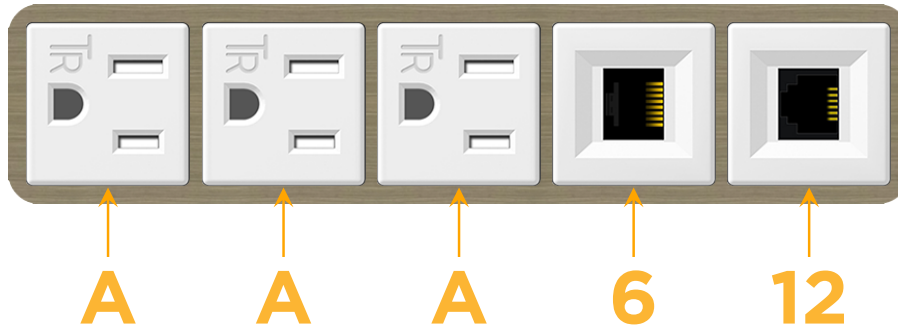

sales@mormax.com

mormax.com

Metro Light & Power's line of power & data solutions offers sophisticated design elements combined with greater ease of installation. Streamlined and low-profile, enhanced by side-exiting cords, our outlets advance the industry with their cutting edge look and feel. We believe flexibility is key, and we provide a variety of mounting options, including the ability to mount in limited spaces. Our outlets are available in many finishes and configurations, in addition to a custom color and finish capability for our clients.

Bezel Finish: **ANTIQUED ARCHITECTURAL BRONZE (ABS)**

Custom Finishes Available M-POWER-5TW-AAA612-BZ5AAB

Features:

Module/Port Options:

- A** Tamper Resistant AC Receptacle
- E** USB-A & USB-C (20W)
- M** Double USB-A (Fast Charging Ports - 18W)
- H** HDMI
- 6** CAT 6
- 12** RJ 12
- X** Switched AC
- Y** 3-Way Switch (Low Voltage)
- V** USB-C (45W High Speed Charging Port)
- S** USB-C (25W High Speed Charging Port)
- R** Switched AC (Rocker Switch)
- D** Dimmer Switch

Plug:

Supplied with Low Profile Flat 45° Angle 120 VAC Plug

Optional Standard Straight 120 VAC Plug

Optional Straight 120 VAC Pass-through Plug

- CLEAN, COMPACT DESIGN
- STREAMLINED
- LOW PROFILE
- SIDE-EXITING CORDS
- PLUG & PLAY
- 6' AC CORD & PLUG (FLAT PLUG STANDARD)
- CUSTOMIZABLE CONFIGURATIONS AND FINISHES
- UL LISTED FOR MOUNTING IN FURNITURE
- 15A

M-POWER-5T

AC POWER & DATA CONNECTIVITY SOLUTION

M-POWER-5TW-AAA612-BZ5AAB

Specs:

Modules/Ports:

- A** Tamper Resistant AC Receptacle
- 6** CAT 6
- 12** RJ 12

A 6 12

Distributed by