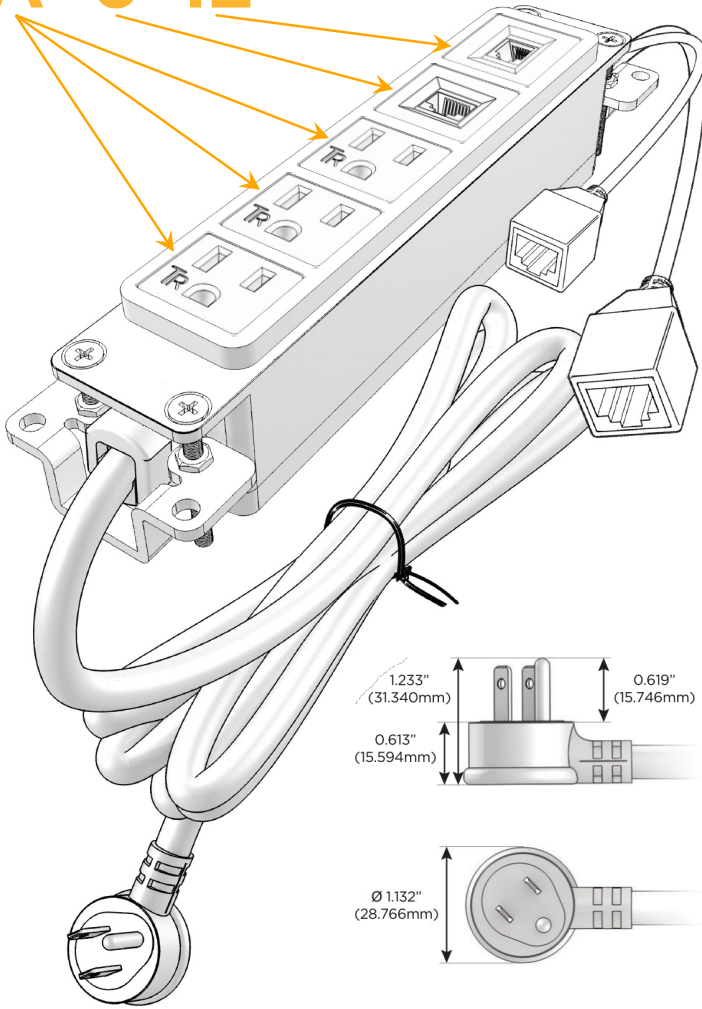

Bezel Finish: **ANTIQUED ARCHITECTURAL BRONZE (ABS)**

Custom Finishes Available M-POWER-5TW-AAA612-BZ5AAB

Features:

Module/Port Options:

- A** Tamper Resistant AC Receptacle
- E** USB-A & USB-C (20W)
- M** Double USB-A (Fast Charging Ports - 18W)
- H** HDMI
- 6** CAT 6
- 12** RJ 12
- X** Switched AC
- Y** 3-Way Switch (Low Voltage)
- V** USB-C (45W High Speed Charging Port)
- S** USB-C (25W High Speed Charging Port)
- R** Switched AC (Rocker Switch)
- D** Dimmer Switch

Plug:

Supplied with Low Profile Flat 45° Angle 120 VAC Plug

Optional Standard Straight 120 VAC Plug

Optional Straight 120 VAC Pass-through Plug

- CLEAN, COMPACT DESIGN
- STREAMLINED
- LOW PROFILE
- SIDE-EXITING CORDS
- PLUG & PLAY
- 6' AC CORD & PLUG (FLAT PLUG STANDARD)
- CUSTOMIZABLE CONFIGURATIONS AND FINISHES
- UL LISTED FOR MOUNTING IN FURNITURE
- 15A

M-POWER-5T

AC POWER & DATA CONNECTIVITY SOLUTION

M-POWER-5TW-AAA612-BZ5AAB

Specs:

Modules/Ports:

- A** Tamper Resistant AC Receptacle
- 6** CAT 6
- 12** RJ 12

A 6 12

Distributed by