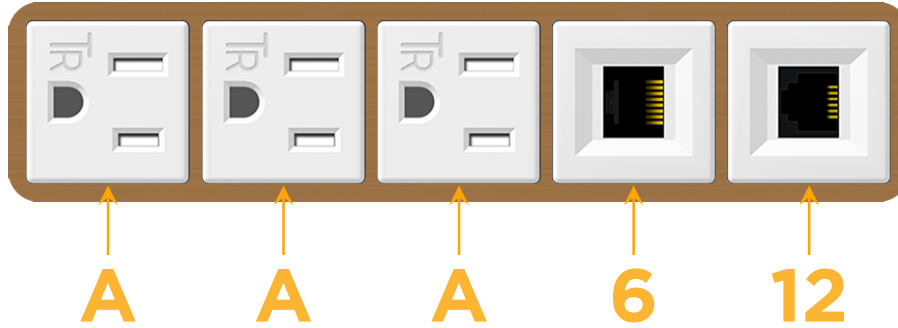

M-POWER-5T

AC POWER & DATA CONNECTIVITY SOLUTION

M-POWER-5TW-AAA612-BZ4B

Distributed by

Mormax Company, Inc.

8 Westchester Plaza

Elmsford, NY 10523

914-699-0101

sales@mormax.com

mormax.com

Metro Light & Power's line of power & data solutions offers sophisticated design elements combined with greater ease of installation. Streamlined and low-profile, enhanced by side-exiting cords, our outlets advance the industry with their cutting edge look and feel. We believe flexibility is key, and we provide a variety of mounting options, including the ability to mount in limited spaces. Our outlets are available in many finishes and configurations, in addition to a custom color and finish capability for our clients.

Bezel Finish: **SOLID BRONZE BRUSHED**

Custom Finishes Available M-POWER-5TW-AAA612-BZ4B

Features:

Module/Port Options:

- **A** Tamper Resistant AC Receptacle
- **E** USB-A & USB-C (20W)
- **M** Double USB-A (Fast Charging Ports - 18W)
- **H** HDMI
- **6** CAT 6
- **12** RJ 12
- **X** Switched AC
- **Y** 3-Way Switch (Low Voltage)
- **V** USB-C (45W High Speed Charging Port)
- **S** USB-C (25W High Speed Charging Port)
- **R** Switched AC (Rocker Switch)
- **D** Dimmer Switch

Plug:

Supplied with Low Profile Flat 45° Angle 120 VAC Plug

Optional Standard Straight 120 VAC Plug

Optional Straight 120 VAC Pass-through Plug

- CLEAN, COMPACT DESIGN
- STREAMLINED
- LOW PROFILE
- SIDE-EXITING CORDS
- PLUG & PLAY
- 6' AC CORD & PLUG (FLAT PLUG STANDARD)
- CUSTOMIZABLE CONFIGURATIONS AND FINISHES
- UL LISTED FOR MOUNTING IN FURNITURE
- 15A