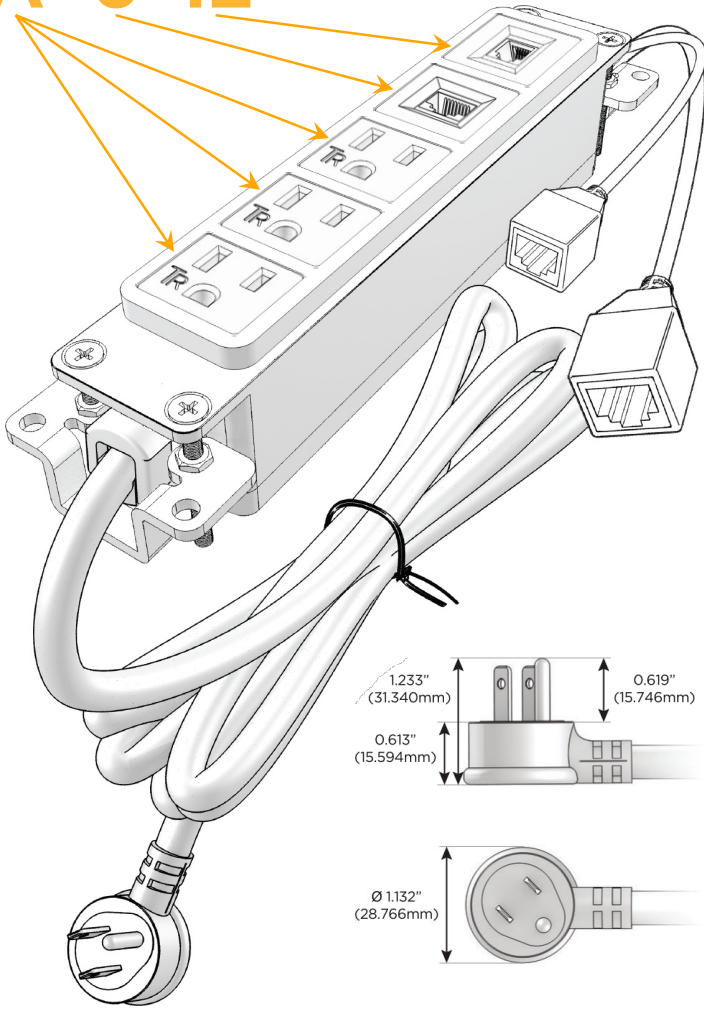

M-POWER-5T

AC POWER & DATA CONNECTIVITY SOLUTION

M-POWER-5TW-AAA612-BZ4B

Specs:

Modules/Ports:

- **A** Tamper Resistant AC Receptacle
- **6** CAT 6
- **12** RJ 12

A 6 12