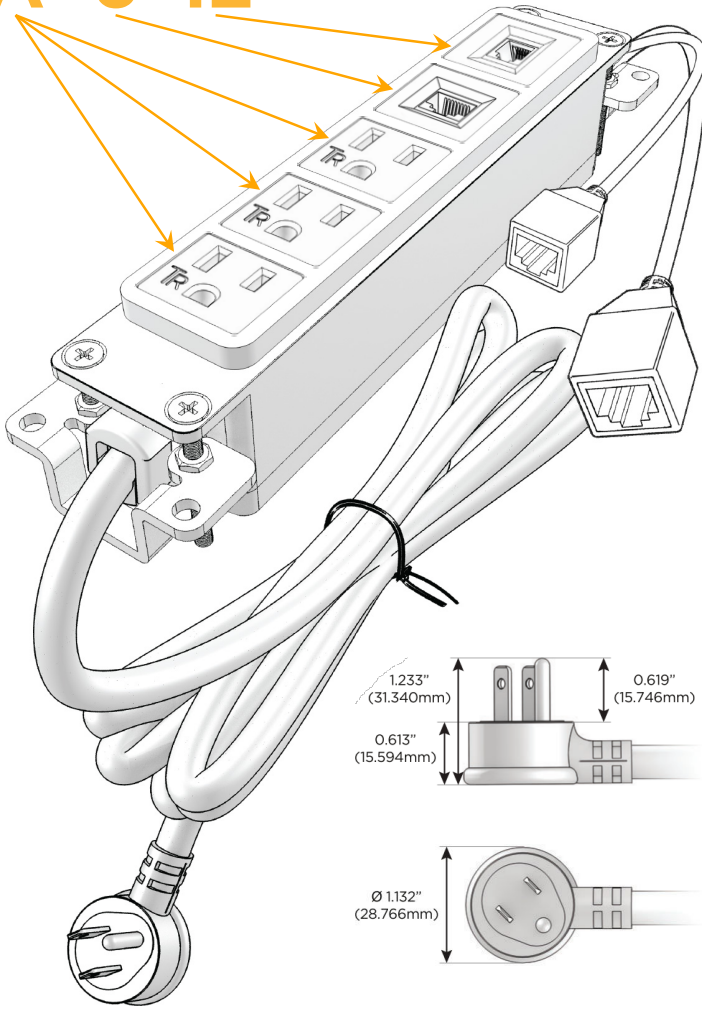

M-POWER-5T

AC POWER & DATA CONNECTIVITY SOLUTION

M-POWER-5TW-AAA612-BRAAB

Specs:

Modules/Ports:

- **A** Tamper Resistant AC Receptacle
- **6** CAT 6
- **12** RJ 12

A 6 12