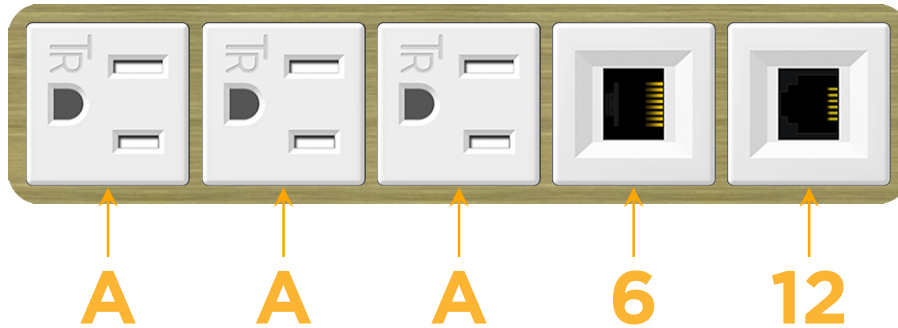

M-POWER-5T

AC POWER & DATA CONNECTIVITY SOLUTION

M-POWER-5TW-AAA612-BRAAB

Distributed by

Mormax Company, Inc.

8 Westchester Plaza

Elmsford, NY 10523

914-699-0101

sales@mormax.com

mormax.com

Metro Light & Power's line of power & data solutions offers sophisticated design elements combined with greater ease of installation. Streamlined and low-profile, enhanced by side-exiting cords, our outlets advance the industry with their cutting edge look and feel. We believe flexibility is key, and we provide a variety of mounting options, including the ability to mount in limited spaces. Our outlets are available in many finishes and configurations, in addition to a custom color and finish capability for our clients.

Bezel Finish: **BRASS ANTIQUED (ABS)**

Custom Finishes Available M-POWER-5TW-AAA612-BRAAB

Features:

Module/Port Options:

- **A** Tamper Resistant AC Receptacle
- **E** USB-A & USB-C (20W)
- **M** Double USB-A (Fast Charging Ports - 18W)
- **H** HDMI
- **6** CAT 6
- **12** RJ 12
- **X** Switched AC
- **Y** 3-Way Switch (Low Voltage)
- **V** USB-C (45W High Speed Charging Port)
- **S** USB-C (25W High Speed Charging Port)
- **R** Switched AC (Rocker Switch)
- **D** Dimmer Switch

Plug:

Supplied with Low Profile Flat 45° Angle 120 VAC Plug

Optional Standard Straight 120 VAC Plug

Optional Straight 120 VAC Pass-through Plug

- CLEAN, COMPACT DESIGN
- STREAMLINED
- LOW PROFILE
- SIDE-EXITING CORDS
- PLUG & PLAY
- 6' AC CORD & PLUG (FLAT PLUG STANDARD)
- CUSTOMIZABLE CONFIGURATIONS AND FINISHES
- UL LISTED FOR MOUNTING IN FURNITURE
- 15A