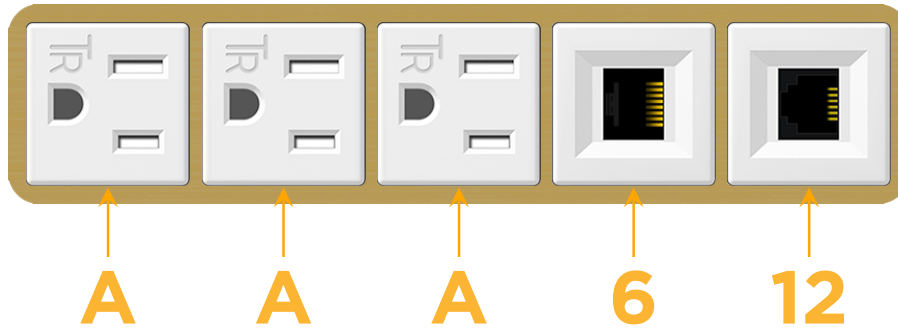

M-POWER-5T

AC POWER & DATA CONNECTIVITY SOLUTION

M-POWER-5TW-AAA612-BR4B

Distributed by

Mormax Company, Inc.

8 Westchester Plaza

Elmsford, NY 10523

914-699-0101

sales@mormax.com

mormax.com

Metro Light & Power's line of power & data solutions offers sophisticated design elements combined with greater ease of installation. Streamlined and low-profile, enhanced by side-exiting cords, our outlets advance the industry with their cutting edge look and feel. We believe flexibility is key, and we provide a variety of mounting options, including the ability to mount in limited spaces. Our outlets are available in many finishes and configurations, in addition to a custom color and finish capability for our clients.

Bezel Finish: **SOLID BRASS BRUSHED**

Custom Finishes Available M-POWER-5TW-AAA612-BR4B

Features:

Module/Port Options:

- **A** Tamper Resistant AC Receptacle
- **E** USB-A & USB-C (20W)
- **M** Double USB-A (Fast Charging Ports - 18W)
- **H** HDMI
- **6** CAT 6
- **12** RJ 12
- **X** Switched AC
- **Y** 3-Way Switch (Low Voltage)
- **V** USB-C (45W High Speed Charging Port)
- **S** USB-C (25W High Speed Charging Port)
- **R** Switched AC (Rocker Switch)
- **D** Dimmer Switch

Plug:

Supplied with Low Profile Flat 45° Angle 120 VAC Plug

Optional Standard Straight 120 VAC Plug

Optional Straight 120 VAC Pass-through Plug

- CLEAN, COMPACT DESIGN
- STREAMLINED
- LOW PROFILE
- SIDE-EXITING CORDS
- PLUG & PLAY
- 6' AC CORD & PLUG (FLAT PLUG STANDARD)
- CUSTOMIZABLE CONFIGURATIONS AND FINISHES
- UL LISTED FOR MOUNTING IN FURNITURE
- 15A