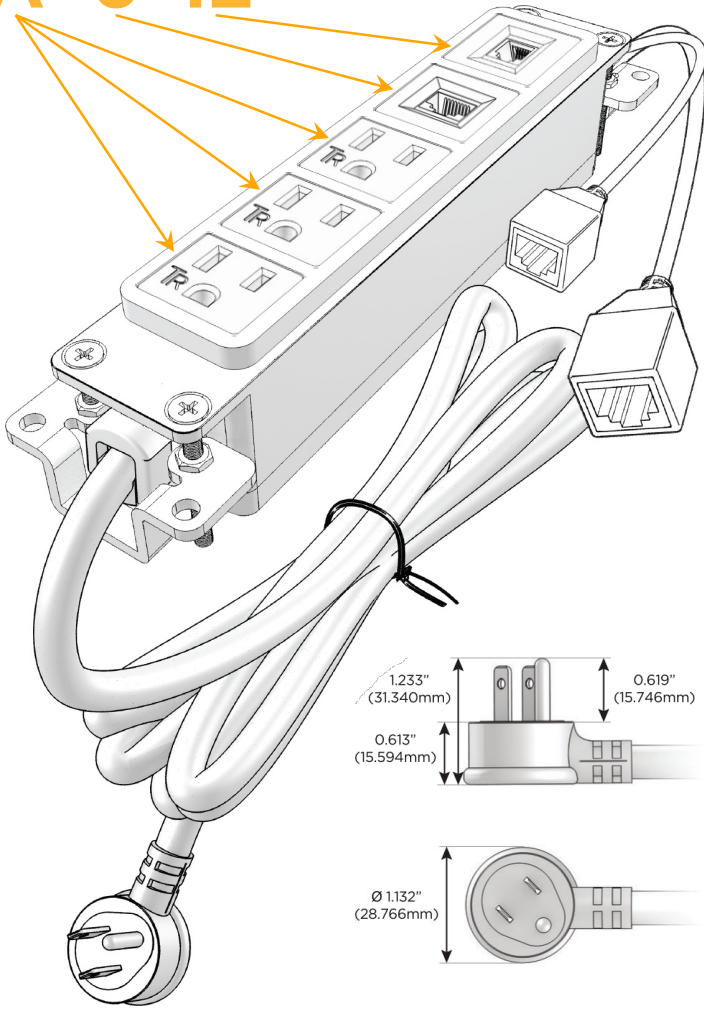

M-POWER-5T

AC POWER & DATA CONNECTIVITY SOLUTION

M-POWER-5TW-AAA612-BR4B

Specs:

Modules/Ports:

- **A** Tamper Resistant AC Receptacle
- **6** CAT 6
- **12** RJ 12

A 6 12