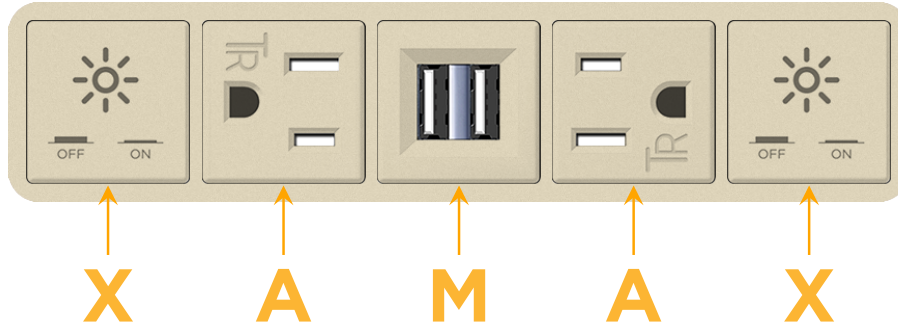

Bezel Finish: **UNICOLOR™ SAND (ABS)**

Custom Finishes Available M-POWER-5TT2-XAMAX-T2AB

Features:

Module/Port Options:

- A Tamper Resistant AC Receptacle
- E USB-A & USB-C (20W)
- M Double USB-A (Fast Charging Ports - 18W)
- H HDMI
- 6 CAT 6
- 12 RJ 12
- X Switched AC
- Y 3-Way Switch (Low Voltage)
- V USB-C (45W High Speed Charging Port)
- S USB-C (25W High Speed Charging Port)
- R Switched AC (Rocker Switch)
- D Dimmer Switch

Plug:

- Supplied with Low Profile Flat 45° Angle 120 VAC Plug
- Optional Standard Straight 120 VAC Plug
- Optional Straight 120 VAC Pass-through Plug

- CLEAN, COMPACT DESIGN
- STREAMLINED
- LOW PROFILE
- SIDE-EXITING CORDS
- PLUG & PLAY
- 6' AC CORD & PLUG (FLAT PLUG STANDARD)
- CUSTOMIZABLE CONFIGURATIONS AND FINISHES
- UL LISTED FOR MOUNTING IN FURNITURE
- 15A

M-POWER-5T

AC POWER & DATA CONNECTIVITY SOLUTION

M-POWER-5TT2-XAMAX-T2AB

Specs:

Modules/Ports:

- X** Switched AC
- A** Tamper Resistant AC Receptacle
- M** Double USB-A (Fast Charging Ports - 18W)

X A M

Distributed by