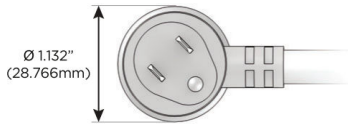

Plug:

- Supplied with Low Profile Flat 45° Angle 120 VAC Plug
- Optional Standard Straight 120 VAC Plug
- Optional Straight 120 VAC Pass-through Plug

- CLEAN, COMPACT DESIGN
- STREAMLINED
- LOW PROFILE
- SIDE-EXITING CORDS
- PLUG & PLAY
- 6' AC CORD & PLUG (FLAT PLUG STANDARD)
- CUSTOMIZABLE CONFIGURATIONS AND FINISHES
- UL LISTED FOR MOUNTING IN FURNITURE
- 15A

M-POWER-5T

AC POWER & DATA CONNECTIVITY SOLUTION

M-POWER-5TT2-XAMAX-T2AB

Specs:

Modules/Ports:

- X** Switched AC
- A** Tamper Resistant AC Receptacle
- M** Double USB-A (Fast Charging Ports - 18W)

X A M

Distributed by