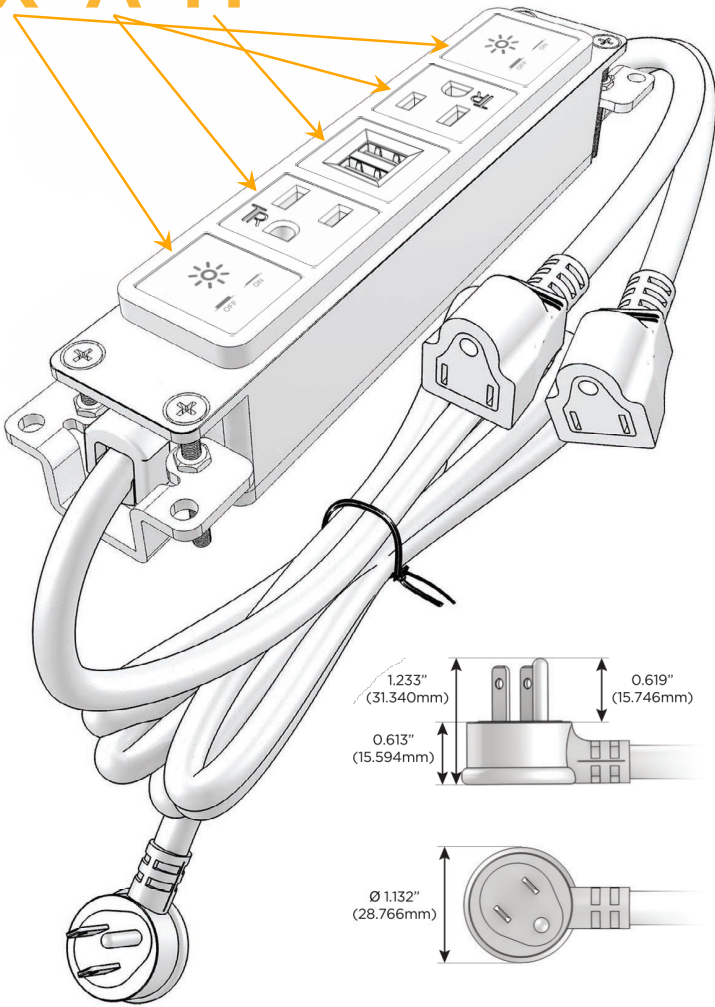

Bezel Finish: **UNICOLOR™ SAND (ABS)**

Custom Finishes Available M-POWER-5TT2-XAMAX-T2AB

Features:

Module/Port Options:

- A Tamper Resistant AC Receptacle
- E USB-A & USB-C (20W)
- M Double USB-A (Fast Charging Ports - 18W)
- H HDMI
- 6 CAT 6
- 12 RJ 12
- X Switched AC
- Y 3-Way Switch (Low Voltage)
- V USB-C (45W High Speed Charging Port)
- S USB-C (25W High Speed Charging Port)
- R Switched AC (Rocker Switch)
- D Dimmer Switch

Plug:

- Supplied with Low Profile Flat 45° Angle 120 VAC Plug
- Optional Standard Straight 120 VAC Plug
- Optional Straight 120 VAC Pass-through Plug

- CLEAN, COMPACT DESIGN
- STREAMLINED
- LOW PROFILE
- SIDE-EXITING CORDS
- PLUG & PLAY
- 6' AC CORD & PLUG (FLAT PLUG STANDARD)
- CUSTOMIZABLE CONFIGURATIONS AND FINISHES
- UL LISTED FOR MOUNTING IN FURNITURE
- 15A

M-POWER-5T

AC POWER & DATA CONNECTIVITY SOLUTION

M-POWER-5TT2-XAMAX-T2AB

Specs:

Modules/Ports:

- X** Switched AC
- A** Tamper Resistant AC Receptacle
- M** Double USB-A (Fast Charging Ports - 18W)

X A M

Distributed by