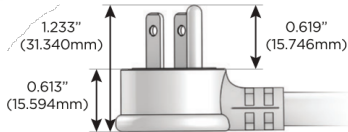

M-POWER-5T

AC POWER & DATA CONNECTIVITY SOLUTION

M-POWER-5TT2-XAMAX-T2AB

Specs:

Modules/Ports:

- X** Switched AC
- A** Tamper Resistant AC Receptacle
- M** Double USB-A (Fast Charging Ports - 18W)

X A M

Distributed by