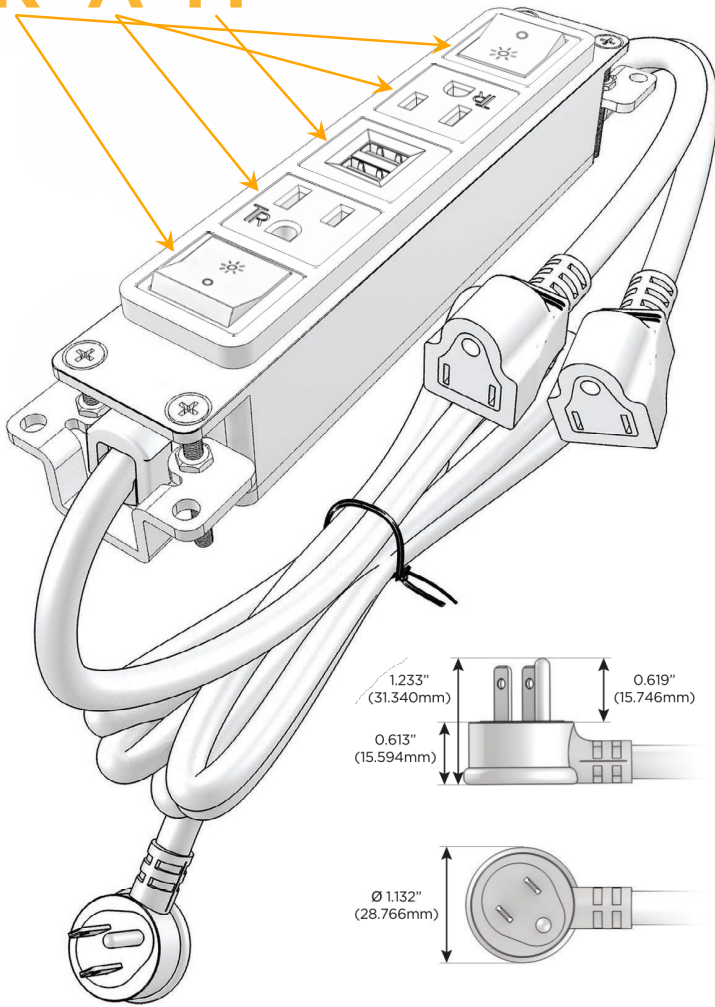

M-POWER-5T

AC POWER & DATA CONNECTIVITY SOLUTION

M-POWER-5TT2-RAMAR-T2AB

Specs:

Modules/Ports:

- **R** Switched AC (Rocker Switch)
- **A** Tamper Resistant AC Receptacle
- **M** Double USB-A (Fast Charging Ports - 18W)

R A M