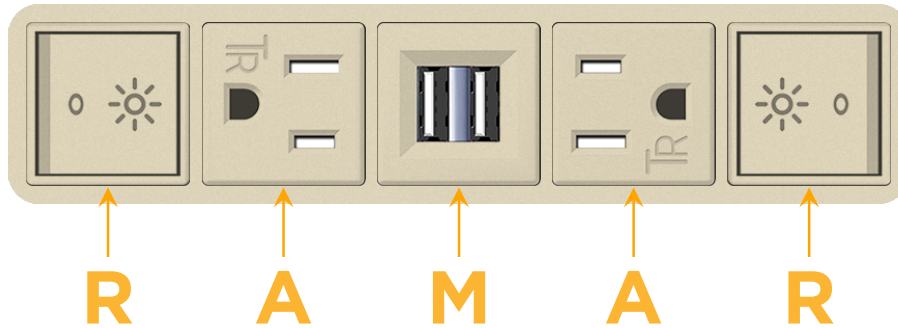

Bezel Finish: **UNICOLOR™ SAND (ABS)**

Custom Finishes Available M-POWER-5TT2-RAMAR-T2AB

Features:

**Module/Port Options:**

- A** Tamper Resistant AC Receptacle
- E** USB-A & USB-C (20W)
- M** Double USB-A (Fast Charging Ports - 18W)
- H** HDMI
- 6** CAT 6
- 12** RJ 12
- X** Switched AC
- Y** 3-Way Switch (Low Voltage)
- V** USB-C (45W High Speed Charging Port)
- S** USB-C (25W High Speed Charging Port)
- R** Switched AC (Rocker Switch)
- D** Dimmer Switch

**Plug:**

Supplied with Low Profile Flat 45° Angle 120 VAC Plug

Optional Standard Straight 120 VAC Plug

Optional Straight 120 VAC Pass-through Plug

- CLEAN, COMPACT DESIGN
- STREAMLINED
- LOW PROFILE
- SIDE-EXITING CORDS
- PLUG & PLAY
- 6' AC CORD & PLUG (FLAT PLUG STANDARD)
- CUSTOMIZABLE CONFIGURATIONS AND FINISHES
- UL LISTED FOR MOUNTING IN FURNITURE
- 15A

# M-POWER-5T

AC POWER & DATA CONNECTIVITY SOLUTION

M-POWER-5TT2-RAMAR-T2AB

Specs:

**Modules/Ports:**

- R** Switched AC (Rocker Switch)
- A** Tamper Resistant AC Receptacle
- M** Double USB-A (Fast Charging Ports - 18W)