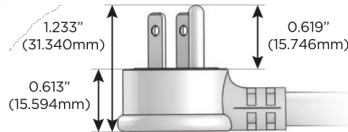

M-POWER-5T

AC POWER & DATA CONNECTIVITY SOLUTION

M-POWER-5TT2-RAMAR-T2AB

Specs:

Modules/Ports:

- **R** Switched AC (Rocker Switch)
- **A** Tamper Resistant AC Receptacle
- **M** Double USB-A (Fast Charging Ports - 18W)

R A M