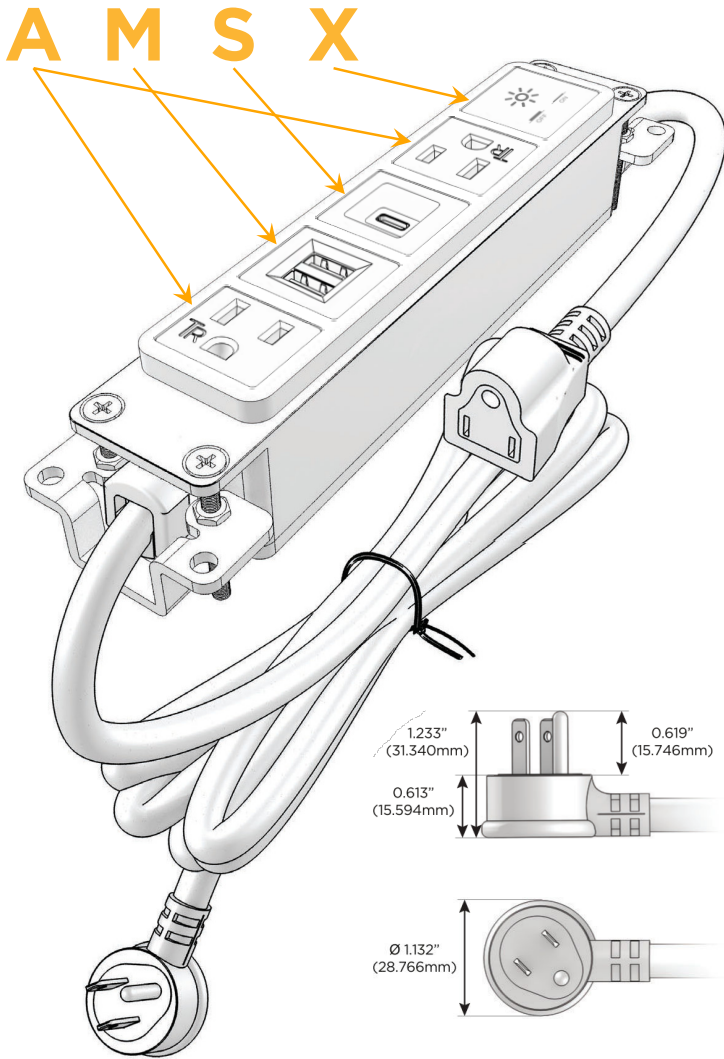

### Module/Port Options:

- A** Tamper Resistant AC Receptacle
- E** USB-A & USB-C (20W)
- M** Double USB-A (Fast Charging Ports - 18W)
- H** HDMI
- 6** CAT 6
- 12** RJ 12
- X** Switched AC
- Y** 3-Way Switch (Low Voltage)
- V** USB-C (45W High Speed Charging Port)
- S** USB-C (25W High Speed Charging Port)
- R** Switched AC (Rocker Switch)
- D** Dimmer Switch

### Plug:

Supplied with Low Profile Flat 45° Angle 120 VAC Plug

Optional Standard Straight 120 VAC Plug

Optional Straight 120 VAC Pass-through Plug

- CLEAN, COMPACT DESIGN
- STREAMLINED
- LOW PROFILE
- SIDE-EXITING CORDS
- PLUG & PLAY
- 6' AC CORD & PLUG (FLAT PLUG STANDARD)
- CUSTOMIZABLE CONFIGURATIONS AND FINISHES
- UL LISTED FOR MOUNTING IN FURNITURE
- 15A

# M-POWER-5T

AC POWER & DATA CONNECTIVITY SOLUTION

M-POWER-5TT2-AMSAX-T2AB

Specs:

**Modules/Ports:**

- A** Tamper Resistant AC Receptacle
- M** Double USB-A (Fast Charging Ports - 18W)
- S** USB-C (25W High Speed Charging Port)
- X** Switched AC