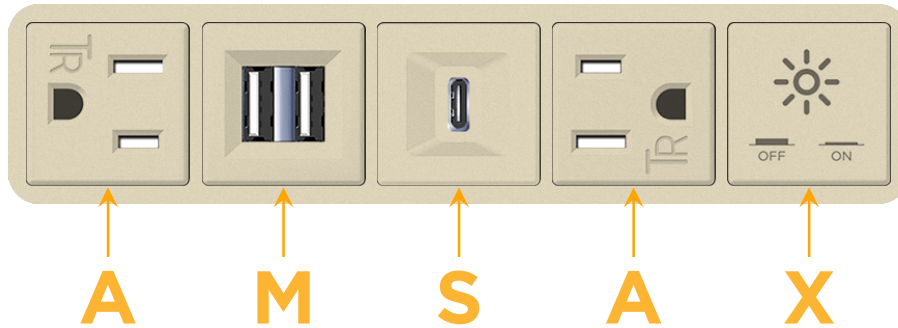

M-POWER-5T

AC POWER & DATA CONNECTIVITY SOLUTION

M-POWER-5TT2-AMSAX-T2AB

Distributed by

Mormax Company, Inc.

8 Westchester Plaza

Elmsford, NY 10523

914-699-0101

sales@mormax.com

mormax.com

Metro Light & Power's line of power & data solutions offers sophisticated design elements combined with greater ease of installation. Streamlined and low-profile, enhanced by side-exiting cords, our outlets advance the industry with their cutting edge look and feel. We believe flexibility is key, and we provide a variety of mounting options, including the ability to mount in limited spaces. Our outlets are available in many finishes and configurations, in addition to a custom color and finish capability for our clients.

Bezel Finish: **UNICOLOR™ SAND (ABS)**

Custom Finishes Available M-POWER-5TT2-AMSAX-T2AB

Features:

Module/Port Options:

- **A** Tamper Resistant AC Receptacle
- **E** USB-A & USB-C (20W)
- **M** Double USB-A (Fast Charging Ports - 18W)
- **H** HDMI
- **6** CAT 6
- **12** RJ 12
- **X** Switched AC
- **Y** 3-Way Switch (Low Voltage)
- **V** USB-C (45W High Speed Charging Port)
- **S** USB-C (25W High Speed Charging Port)
- **R** Switched AC (Rocker Switch)
- **D** Dimmer Switch

Plug:

Supplied with Low Profile Flat 45° Angle 120 VAC Plug

Optional Standard Straight 120 VAC Plug

Optional Straight 120 VAC Pass-through Plug

- CLEAN, COMPACT DESIGN
- STREAMLINED
- LOW PROFILE
- SIDE-EXITING CORDS
- PLUG & PLAY
- 6' AC CORD & PLUG (FLAT PLUG STANDARD)
- CUSTOMIZABLE CONFIGURATIONS AND FINISHES
- UL LISTED FOR MOUNTING IN FURNITURE
- 15A