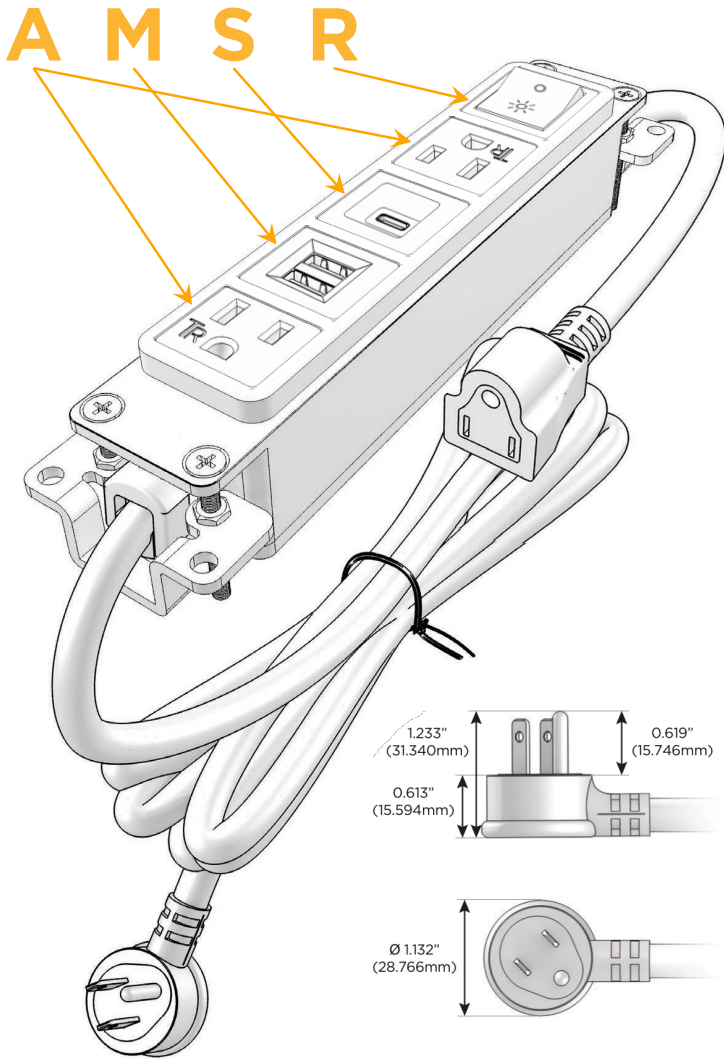

### Module/Port Options:

- A** Tamper Resistant AC Receptacle
- E** USB-A & USB-C (20W)
- M** Double USB-A (Fast Charging Ports - 18W)
- H** HDMI
- 6** CAT 6
- 12** RJ 12
- X** Switched AC
- Y** 3-Way Switch (Low Voltage)
- V** USB-C (45W High Speed Charging Port)
- S** USB-C (25W High Speed Charging Port)
- R** Switched AC (Rocker Switch)
- D** Dimmer Switch

### Plug:

Supplied with Low Profile Flat 45° Angle 120 VAC Plug

Optional Standard Straight 120 VAC Plug

Optional Straight 120 VAC Pass-through Plug

- CLEAN, COMPACT DESIGN
- STREAMLINED
- LOW PROFILE
- SIDE-EXITING CORDS
- PLUG & PLAY
- 6' AC CORD & PLUG (FLAT PLUG STANDARD)
- CUSTOMIZABLE CONFIGURATIONS AND FINISHES
- UL LISTED FOR MOUNTING IN FURNITURE
- 15A

# M-POWER-5T

AC POWER & DATA CONNECTIVITY SOLUTION

M-POWER-5TT2-AMSAAR-T2AB

Specs:

**Modules/Ports:**

- A** Tamper Resistant AC Receptacle
- M** Double USB-A (Fast Charging Ports - 18W)
- S** USB-C (25W High Speed Charging Port)
- R** Switched AC (Rocker Switch)