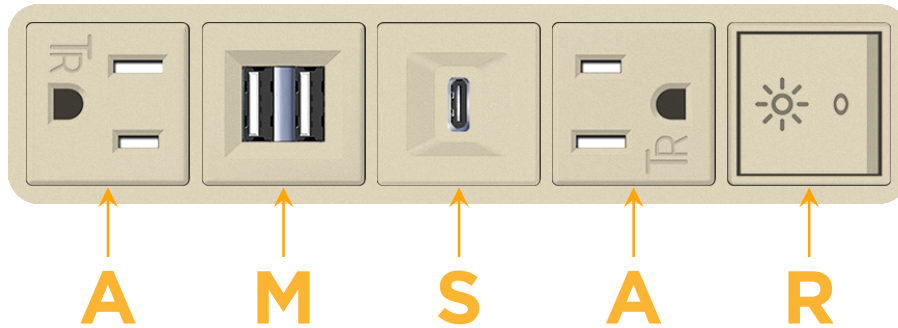

M-POWER-5T

AC POWER & DATA CONNECTIVITY SOLUTION

M-POWER-5TT2-AMSAR-T2AB

Distributed by

Mormax Company, Inc.

8 Westchester Plaza

Elmsford, NY 10523

914-699-0101

sales@mormax.com

mormax.com

Metro Light & Power's line of power & data solutions offers sophisticated design elements combined with greater ease of installation. Streamlined and low-profile, enhanced by side-exiting cords, our outlets advance the industry with their cutting edge look and feel. We believe flexibility is key, and we provide a variety of mounting options, including the ability to mount in limited spaces. Our outlets are available in many finishes and configurations, in addition to a custom color and finish capability for our clients.

Bezel Finish: **UNICOLOR™ SAND (ABS)**

Custom Finishes Available M-POWER-5TT2-AMSAR-T2AB

Features:

Module/Port Options:

- **A** Tamper Resistant AC Receptacle
- **E** USB-A & USB-C (20W)
- **M** Double USB-A (Fast Charging Ports - 18W)
- **H** HDMI
- **6** CAT 6
- **12** RJ 12
- **X** Switched AC
- **Y** 3-Way Switch (Low Voltage)
- **V** USB-C (45W High Speed Charging Port)
- **S** USB-C (25W High Speed Charging Port)
- **R** Switched AC (Rocker Switch)
- **D** Dimmer Switch

Plug:

Supplied with Low Profile Flat 45° Angle 120 VAC Plug

Optional Standard Straight 120 VAC Plug

Optional Straight 120 VAC Pass-through Plug

- CLEAN, COMPACT DESIGN
- STREAMLINED
- LOW PROFILE
- SIDE-EXITING CORDS
- PLUG & PLAY
- 6' AC CORD & PLUG (FLAT PLUG STANDARD)
- CUSTOMIZABLE CONFIGURATIONS AND FINISHES
- UL LISTED FOR MOUNTING IN FURNITURE
- 15A