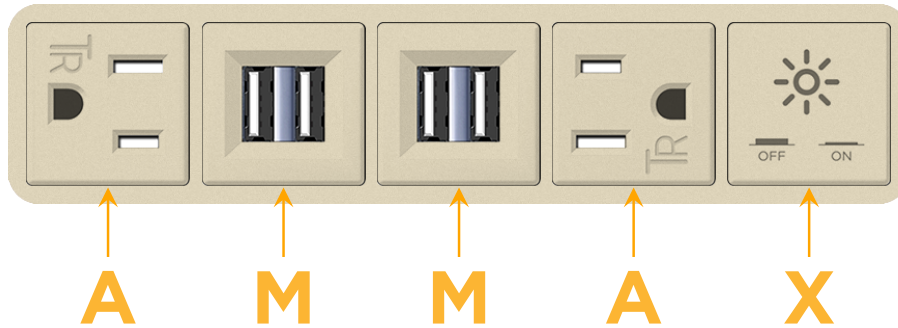

Bezel Finish: **UNICOLOR™ SAND (ABS)**

Custom Finishes Available M-POWER-5TT2-AMMAX-T2AB

Features:

Module/Port Options:

- A** Tamper Resistant AC Receptacle
- E** USB-A & USB-C (20W)
- M** Double USB-A (Fast Charging Ports - 18W)
- H** HDMI
- 6** CAT 6
- 12** RJ 12
- X** Switched AC
- Y** 3-Way Switch (Low Voltage)
- V** USB-C (45W High Speed Charging Port)
- S** USB-C (25W High Speed Charging Port)
- R** Switched AC (Rocker Switch)
- D** Dimmer Switch

Plug:

Supplied with Low Profile Flat 45° Angle 120 VAC Plug

Optional Standard Straight 120 VAC Plug

Optional Straight 120 VAC Pass-through Plug

- CLEAN, COMPACT DESIGN
- STREAMLINED
- LOW PROFILE
- SIDE-EXITING CORDS
- PLUG & PLAY
- 6' AC CORD & PLUG (FLAT PLUG STANDARD)
- CUSTOMIZABLE CONFIGURATIONS AND FINISHES
- UL LISTED FOR MOUNTING IN FURNITURE
- 15A

M-POWER-5T

AC POWER & DATA CONNECTIVITY SOLUTION

M-POWER-5TT2-AMMAX-T2AB

Specs:

Modules/Ports:

- A** Tamper Resistant AC Receptacle
- M** Double USB-A (Fast Charging Ports - 18W)
- X** Switched AC

A M X

Distributed by