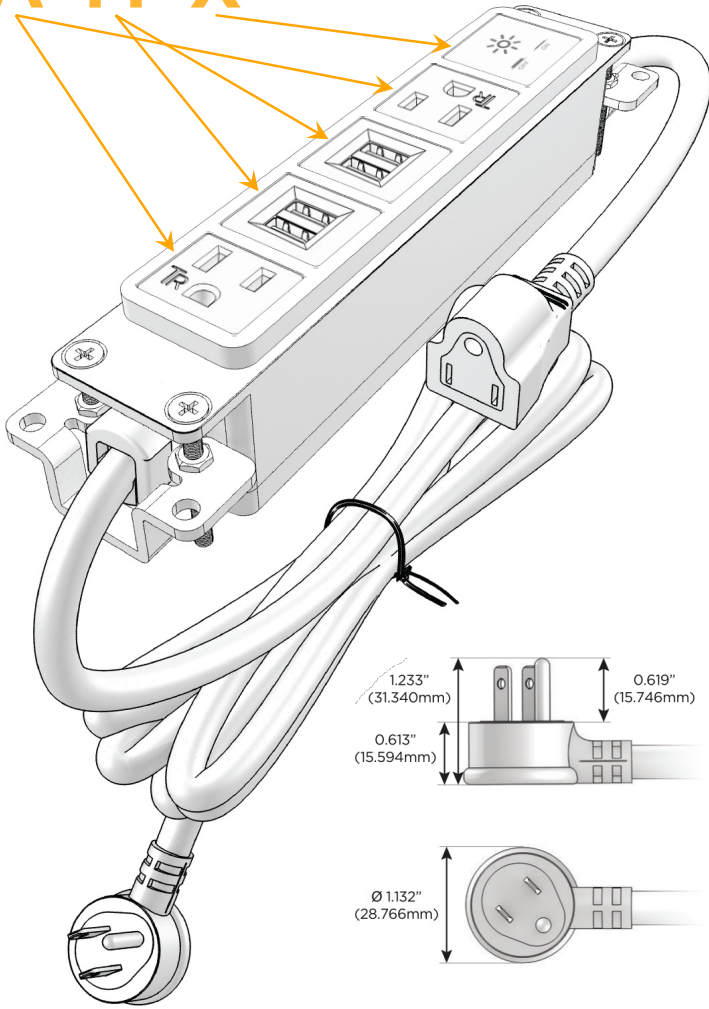

Bezel Finish: **UNICOLOR™ SAND (ABS)**

Custom Finishes Available M-POWER-5TT2-AMMAX-T2AB

Features:

Module/Port Options:

- A** Tamper Resistant AC Receptacle
- E** USB-A & USB-C (20W)
- M** Double USB-A (Fast Charging Ports - 18W)
- H** HDMI
- 6** CAT 6
- 12** RJ 12
- X** Switched AC
- Y** 3-Way Switch (Low Voltage)
- V** USB-C (45W High Speed Charging Port)
- S** USB-C (25W High Speed Charging Port)
- R** Switched AC (Rocker Switch)
- D** Dimmer Switch

Plug:

Supplied with Low Profile Flat 45° Angle 120 VAC Plug

Optional Standard Straight 120 VAC Plug

Optional Straight 120 VAC Pass-through Plug

- CLEAN, COMPACT DESIGN
- STREAMLINED
- LOW PROFILE
- SIDE-EXITING CORDS
- PLUG & PLAY
- 6' AC CORD & PLUG (FLAT PLUG STANDARD)
- CUSTOMIZABLE CONFIGURATIONS AND FINISHES
- UL LISTED FOR MOUNTING IN FURNITURE
- 15A

M-POWER-5T

AC POWER & DATA CONNECTIVITY SOLUTION

M-POWER-5TT2-AMMAX-T2AB

Specs:

Modules/Ports:

- A** Tamper Resistant AC Receptacle
- M** Double USB-A (Fast Charging Ports - 18W)
- X** Switched AC

A M X

Distributed by