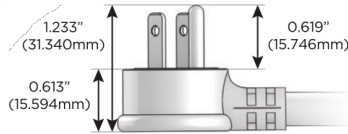

M-POWER-5T

AC POWER & DATA CONNECTIVITY SOLUTION

M-POWER-5TT2-AMMAX-T2AB

Specs:

Modules/Ports:

- A** Tamper Resistant AC Receptacle
- M** Double USB-A (Fast Charging Ports - 18W)
- X** Switched AC

A M X

Distributed by