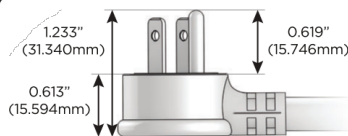

### Plug:

Supplied with Low Profile Flat 45° Angle 120 VAC Plug

Optional Standard Straight 120 VAC Plug

Optional Straight 120 VAC Pass-through Plug

- CLEAN, COMPACT DESIGN
- STREAMLINED
- LOW PROFILE
- SIDE-EXITING CORDS
- PLUG & PLAY
- 6' AC CORD & PLUG (FLAT PLUG STANDARD)
- CUSTOMIZABLE CONFIGURATIONS AND FINISHES
- UL LISTED FOR MOUNTING IN FURNITURE
- 15A

# M-POWER-5T

AC POWER & DATA CONNECTIVITY SOLUTION

M-POWER-5TT2-AEAH12-T2AB

Specs:

**Modules/Ports:**

- A** Tamper Resistant AC Receptacle
- E** USB-A & USB-C (20W)
- H** HDMI
- 12** RJ 12

**A E H 12**

Distributed by