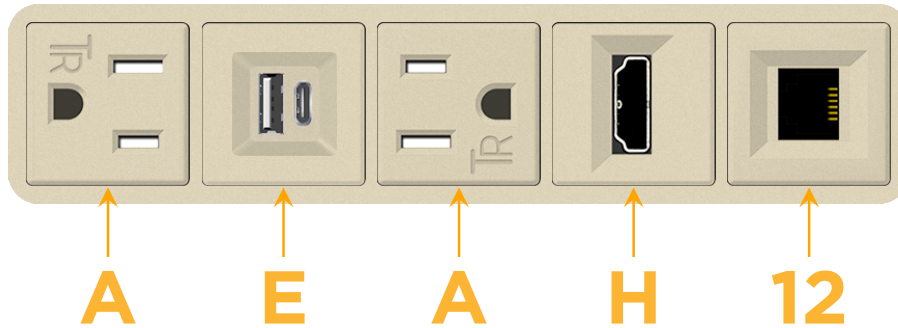

M-POWER-5T

AC POWER & DATA CONNECTIVITY SOLUTION

M-POWER-5TT2-AEAH12-T2AB

Distributed by

Mormax Company, Inc.

8 Westchester Plaza

Elmsford, NY 10523

914-699-0101

sales@mormax.com

mormax.com

Metro Light & Power's line of power & data solutions offers sophisticated design elements combined with greater ease of installation. Streamlined and low-profile, enhanced by side-exiting cords, our outlets advance the industry with their cutting edge look and feel. We believe flexibility is key, and we provide a variety of mounting options, including the ability to mount in limited spaces. Our outlets are available in many finishes and configurations, in addition to a custom color and finish capability for our clients.

Bezel Finish: **UNICOLOR™ SAND (ABS)**

Custom Finishes Available M-POWER-5TT2-AEAH12-T2AB

Features:

Module/Port Options:

- **A** Tamper Resistant AC Receptacle
- **E** USB-A & USB-C (20W)
- **M** Double USB-A (Fast Charging Ports - 18W)
- **H** HDMI
- **6** CAT 6
- **12** RJ 12
- **X** Switched AC
- **Y** 3-Way Switch (Low Voltage)
- **V** USB-C (45W High Speed Charging Port)
- **S** USB-C (25W High Speed Charging Port)
- **R** Switched AC (Rocker Switch)
- **D** Dimmer Switch

Plug:

Supplied with Low Profile Flat 45° Angle 120 VAC Plug

Optional Standard Straight 120 VAC Plug

Optional Straight 120 VAC Pass-through Plug

- CLEAN, COMPACT DESIGN
- STREAMLINED
- LOW PROFILE
- SIDE-EXITING CORDS
- PLUG & PLAY
- 6' AC CORD & PLUG (FLAT PLUG STANDARD)
- CUSTOMIZABLE CONFIGURATIONS AND FINISHES
- UL LISTED FOR MOUNTING IN FURNITURE
- 15A