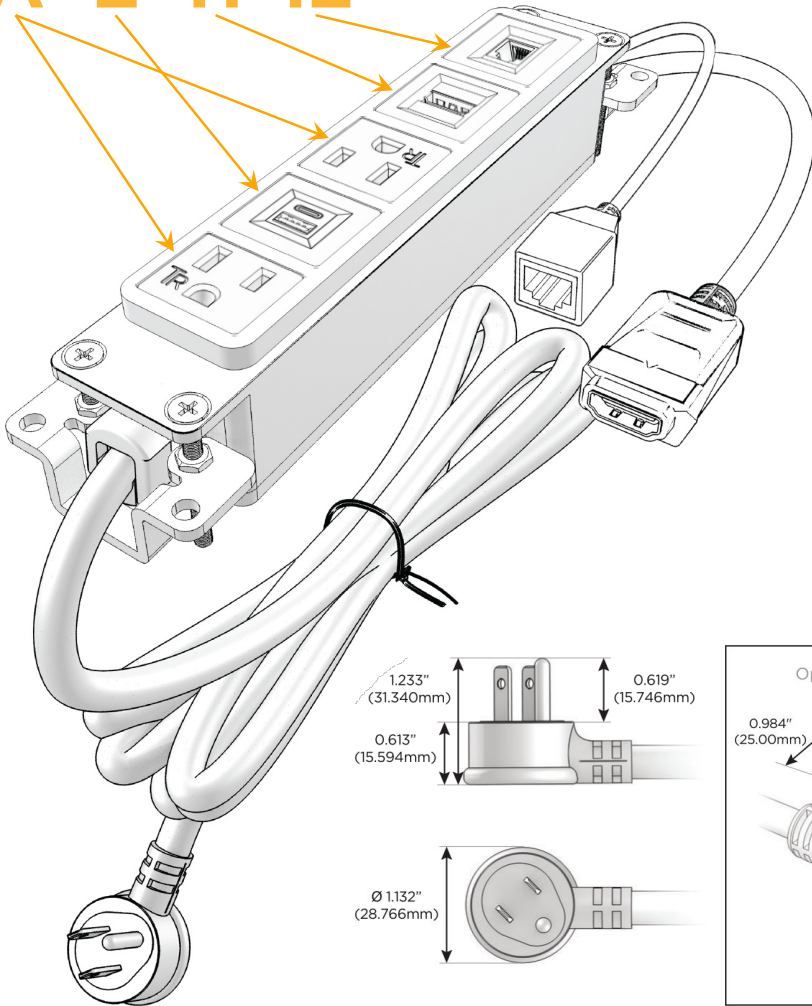

### Module/Port Options:

- A** Tamper Resistant AC Receptacle
- E** USB-A & USB-C (20W)
- M** Double USB-A (Fast Charging Ports - 18W)
- H** HDMI
- 6** CAT 6
- 12** RJ 12
- X** Switched AC
- Y** 3-Way Switch (Low Voltage)
- V** USB-C (45W High Speed Charging Port)
- S** USB-C (25W High Speed Charging Port)
- R** Switched AC (Rocker Switch)
- D** Dimmer Switch

### Plug:

Supplied with Low Profile Flat 45° Angle 120 VAC Plug

Optional Standard Straight 120 VAC Plug

Optional Straight 120 VAC Pass-through Plug

- CLEAN, COMPACT DESIGN
- STREAMLINED
- LOW PROFILE
- SIDE-EXITING CORDS
- PLUG & PLAY
- 6' AC CORD & PLUG (FLAT PLUG STANDARD)
- CUSTOMIZABLE CONFIGURATIONS AND FINISHES
- UL LISTED FOR MOUNTING IN FURNITURE
- 15A

# M-POWER-5T

AC POWER & DATA CONNECTIVITY SOLUTION

M-POWER-5TT2-AEAH12-T2AB

Specs:

**Modules/Ports:**

- A** Tamper Resistant AC Receptacle
- E** USB-A & USB-C (20W)
- H** HDMI
- 12** RJ 12

**A E H 12**

Distributed by