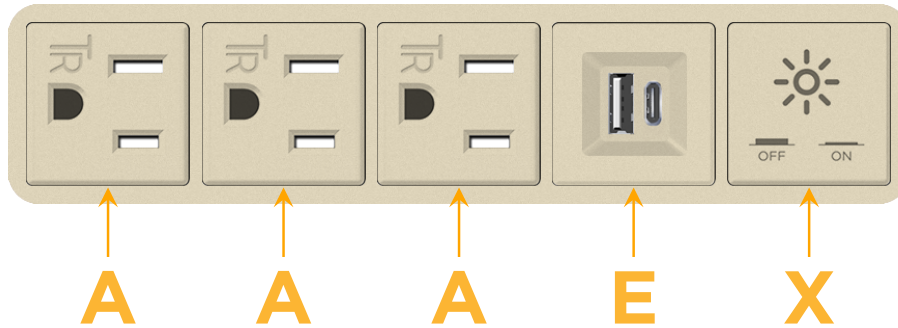

M-POWER-5T

AC POWER & DATA CONNECTIVITY SOLUTION

M-POWER-5TT2-AAAEX-T2AB

Distributed by

Mormax Company, Inc.

8 Westchester Plaza

Elmsford, NY 10523

914-699-0101

sales@mormax.com

mormax.com

Metro Light & Power's line of power & data solutions offers sophisticated design elements combined with greater ease of installation. Streamlined and low-profile, enhanced by side-exiting cords, our outlets advance the industry with their cutting edge look and feel. We believe flexibility is key, and we provide a variety of mounting options, including the ability to mount in limited spaces. Our outlets are available in many finishes and configurations, in addition to a custom color and finish capability for our clients.

Bezel Finish: **UNICOLOR™ SAND (ABS)**

Custom Finishes Available M-POWER-5TT2-AAAEX-T2AB

Features:

Module/Port Options:

- **A** Tamper Resistant AC Receptacle
- **E** USB-A & USB-C (20W)
- **M** Double USB-A (Fast Charging Ports - 18W)
- **H** HDMI
- **6** CAT 6
- **12** RJ 12
- **X** Switched AC
- **Y** 3-Way Switch (Low Voltage)
- **V** USB-C (45W High Speed Charging Port)
- **S** USB-C (25W High Speed Charging Port)
- **R** Switched AC (Rocker Switch)
- **D** Dimmer Switch

Plug:

- Supplied with Low Profile Flat 45° Angle 120 VAC Plug
- Optional Standard Straight 120 VAC Plug
- Optional Straight 120 VAC Pass-through Plug

- CLEAN, COMPACT DESIGN
- STREAMLINED
- LOW PROFILE
- SIDE-EXITING CORDS
- PLUG & PLAY
- 6' AC CORD & PLUG (FLAT PLUG STANDARD)
- CUSTOMIZABLE CONFIGURATIONS AND FINISHES
- UL LISTED FOR MOUNTING IN FURNITURE
- 15A