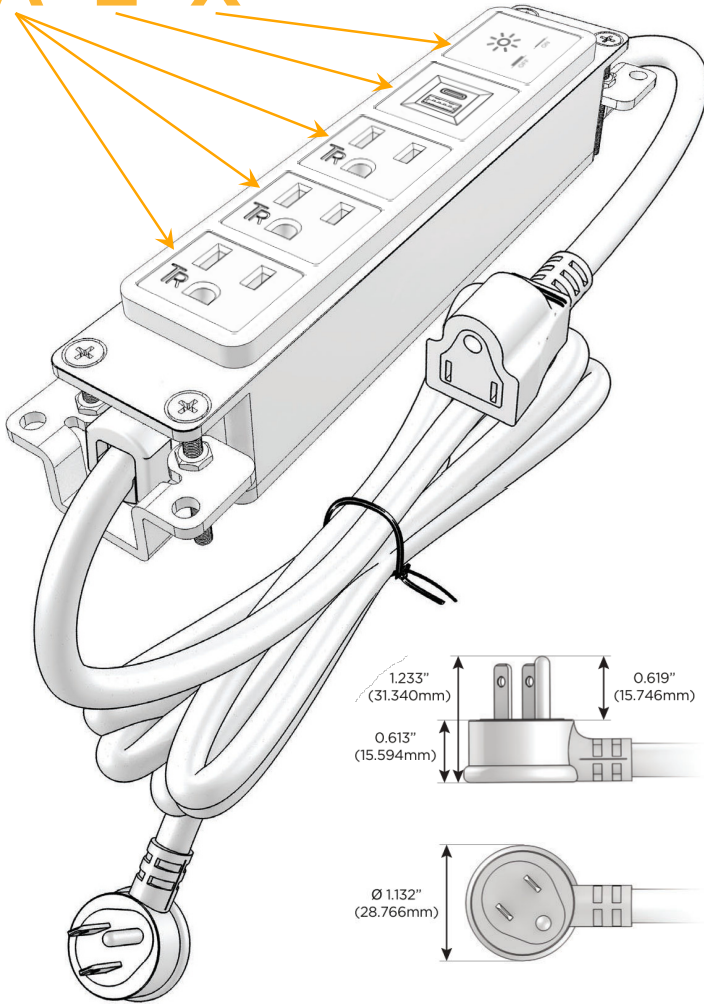

M-POWER-5T

AC POWER & DATA CONNECTIVITY SOLUTION

M-POWER-5TT2-AAAEX-T2AB

Specs:

Modules/Ports:

- **A** Tamper Resistant AC Receptacle
- **E** USB-A & USB-C (20W)
- **X** Switched AC

A E X