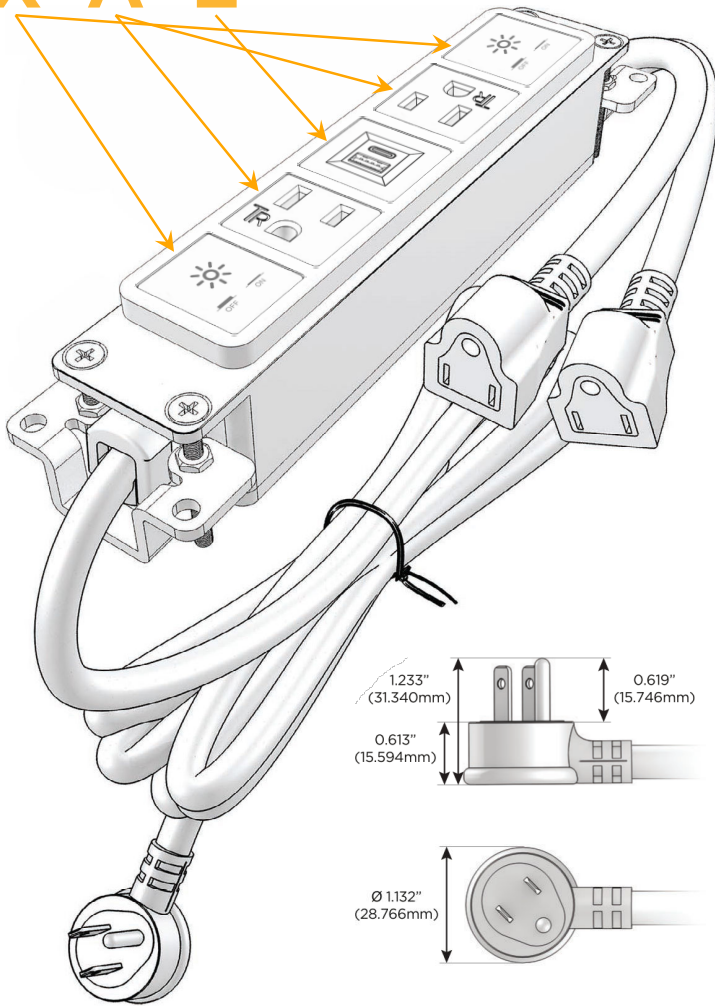

Bezel Finish: **UNICOLOR™ SATIN NICKEL (ABS)**

Custom Finishes Available M-POWER-5TS2-XAEAX-S2AB

Features:

Module/Port Options:

- A** Tamper Resistant AC Receptacle
- E** USB-A & USB-C (20W)
- M** Double USB-A (Fast Charging Ports - 18W)
- H** HDMI
- 6** CAT 6
- 12** RJ 12
- X** Switched AC
- Y** 3-Way Switch (Low Voltage)
- V** USB-C (45W High Speed Charging Port)
- S** USB-C (25W High Speed Charging Port)
- R** Switched AC (Rocker Switch)
- D** Dimmer Switch

Plug:

Supplied with Low Profile Flat 45° Angle 120 VAC Plug

Optional Standard Straight 120 VAC Plug

Optional Straight 120 VAC Pass-through Plug

- CLEAN, COMPACT DESIGN
- STREAMLINED
- LOW PROFILE
- SIDE-EXITING CORDS
- PLUG & PLAY
- 6' AC CORD & PLUG (FLAT PLUG STANDARD)
- CUSTOMIZABLE CONFIGURATIONS AND FINISHES
- UL LISTED FOR MOUNTING IN FURNITURE
- 15A

M-POWER-5T

AC POWER & DATA CONNECTIVITY SOLUTION

M-POWER-5TS2-XAEAX-S2AB

Specs:

Modules/Ports:

- X** Switched AC
- A** Tamper Resistant AC Receptacle
- E** USB-A & USB-C (20W)

X A E

Distributed by