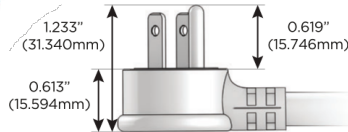

M-POWER-5T

AC POWER & DATA CONNECTIVITY SOLUTION

M-POWER-5TS2-XAEAX-S2AB

Specs:

Modules/Ports:

- X** Switched AC
- A** Tamper Resistant AC Receptacle
- E** USB-A & USB-C (20W)

X A E

Distributed by