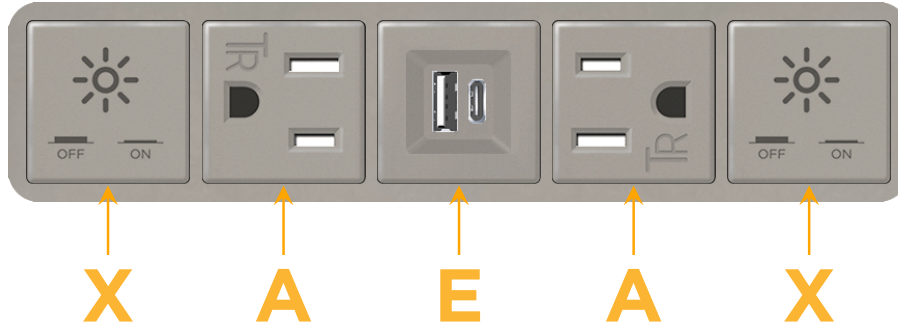

Bezel Finish: **UNICOLOR™ SATIN NICKEL (ABS)**

Custom Finishes Available M-POWER-5TS2-XAEAX-S2AB

Features:

Module/Port Options:

- A** Tamper Resistant AC Receptacle
- E** USB-A & USB-C (20W)
- M** Double USB-A (Fast Charging Ports - 18W)
- H** HDMI
- 6** CAT 6
- 12** RJ 12
- X** Switched AC
- Y** 3-Way Switch (Low Voltage)
- V** USB-C (45W High Speed Charging Port)
- S** USB-C (25W High Speed Charging Port)
- R** Switched AC (Rocker Switch)
- D** Dimmer Switch

Plug:

Supplied with Low Profile Flat 45° Angle 120 VAC Plug

Optional Standard Straight 120 VAC Plug

Optional Straight 120 VAC Pass-through Plug

- CLEAN, COMPACT DESIGN
- STREAMLINED
- LOW PROFILE
- SIDE-EXITING CORDS
- PLUG & PLAY
- 6' AC CORD & PLUG (FLAT PLUG STANDARD)
- CUSTOMIZABLE CONFIGURATIONS AND FINISHES
- UL LISTED FOR MOUNTING IN FURNITURE
- 15A

M-POWER-5T

AC POWER & DATA CONNECTIVITY SOLUTION

M-POWER-5TS2-XAEAX-S2AB

Specs:

Modules/Ports:

- X** Switched AC
- A** Tamper Resistant AC Receptacle
- E** USB-A & USB-C (20W)

X A E

Distributed by