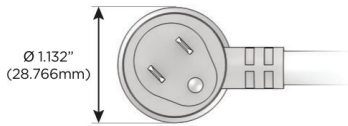

M-POWER-5T

AC POWER & DATA CONNECTIVITY SOLUTION

M-POWER-5TS2-AMSH12-S2AB

Specs:

Modules/Ports:

- **A** Tamper Resistant AC Receptacle
- **M** Double USB-A (Fast Charging Ports - 18W)
- **S** USB-C (25W High Speed Charging Port)
- **H** HDMI
- **12** RJ 12

A M S H 12