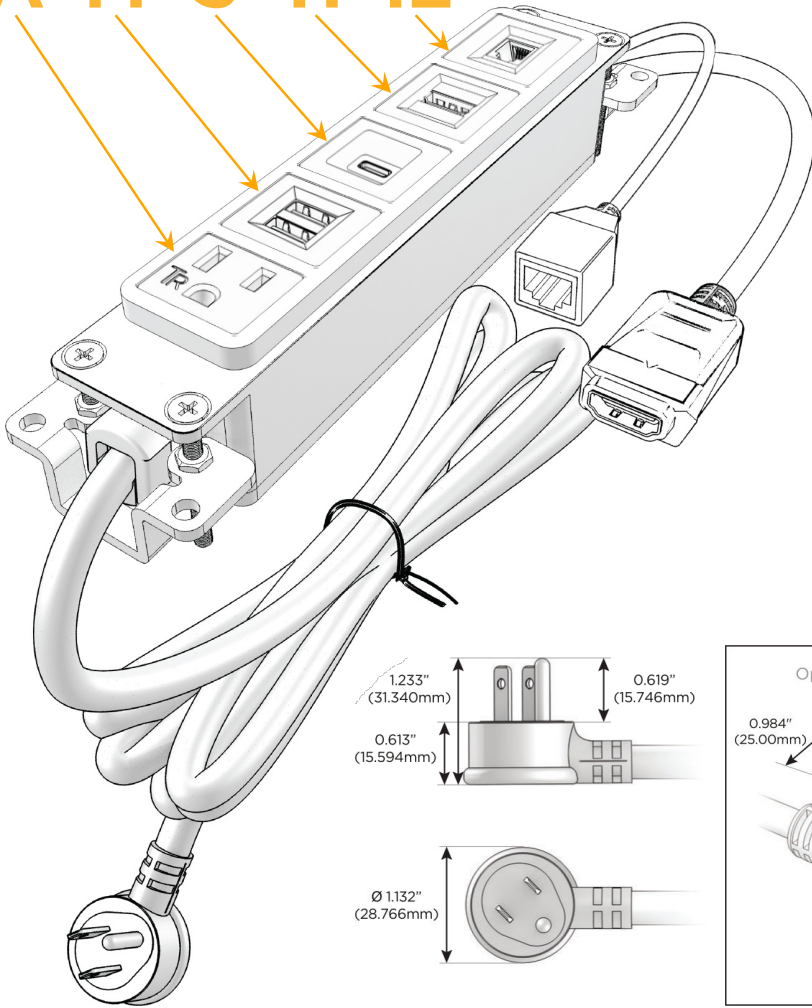

M-POWER-5T

AC POWER & DATA CONNECTIVITY SOLUTION

M-POWER-5TS2-AMSH12-S2AB

Specs:

Modules/Ports:

- **A** Tamper Resistant AC Receptacle
- **M** Double USB-A (Fast Charging Ports - 18W)
- **S** USB-C (25W High Speed Charging Port)
- **H** HDMI
- **12** RJ 12

A M S H 12