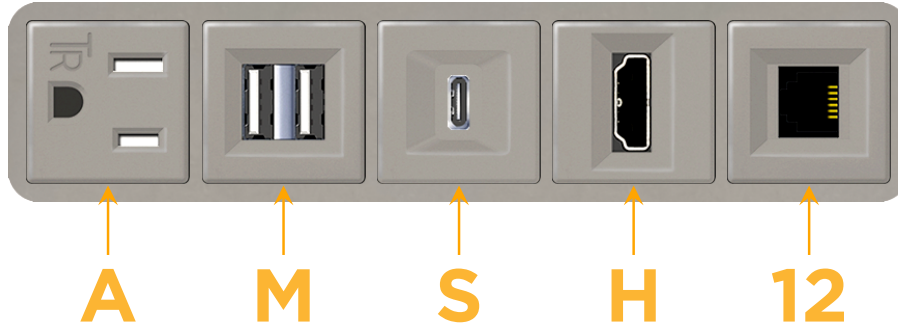

Bezel Finish: **UNICOLOR™ SATIN NICKEL (ABS)**

Custom Finishes Available M-POWER-5TS2-AMSH12-S2AB

Features:

Module/Port Options:

- A** Tamper Resistant AC Receptacle
- E** USB-A & USB-C (20W)
- M** Double USB-A (Fast Charging Ports - 18W)
- H** HDMI
- 6** CAT 6
- 12** RJ 12
- X** Switched AC
- Y** 3-Way Switch (Low Voltage)
- V** USB-C (45W High Speed Charging Port)
- S** USB-C (25W High Speed Charging Port)
- R** Switched AC (Rocker Switch)
- D** Dimmer Switch

Plug:

Supplied with Low Profile Flat 45° Angle 120 VAC Plug

Optional Standard Straight 120 VAC Plug

Optional Straight 120 VAC Pass-through Plug

- CLEAN, COMPACT DESIGN
- STREAMLINED
- LOW PROFILE
- SIDE-EXITING CORDS
- PLUG & PLAY
- 6' AC CORD & PLUG (FLAT PLUG STANDARD)
- CUSTOMIZABLE CONFIGURATIONS AND FINISHES
- UL LISTED FOR MOUNTING IN FURNITURE
- 15A

M-POWER-5T

AC POWER & DATA CONNECTIVITY SOLUTION

M-POWER-5TS2-AMSH12-S2AB

Specs:

Modules/Ports:

- A** Tamper Resistant AC Receptacle
- M** Double USB-A (Fast Charging Ports - 18W)
- S** USB-C (25W High Speed Charging Port)
- H** HDMI
- 12** RJ 12