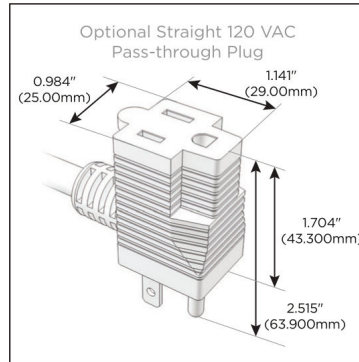

M-POWER-5T

AC POWER & DATA CONNECTIVITY SOLUTION

M-POWER-5TS2-AMSH12-S2AB

Specs:

Modules/Ports:

- **A** Tamper Resistant AC Receptacle
- **M** Double USB-A (Fast Charging Ports - 18W)
- **S** USB-C (25W High Speed Charging Port)
- **H** HDMI
- **12** RJ 12

A M S H 12