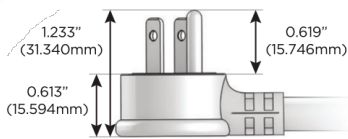

M-POWER-5T

AC POWER & DATA CONNECTIVITY SOLUTION

M-POWER-5TS2-AMSH12-S2AB

Specs:

Modules/Ports:

- **A** Tamper Resistant AC Receptacle
- **M** Double USB-A (Fast Charging Ports - 18W)
- **S** USB-C (25W High Speed Charging Port)
- **H** HDMI
- **12** RJ 12

A M S H 12