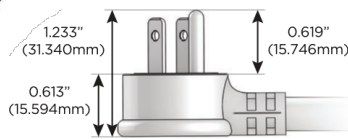

### Plug:

Supplied with Low Profile Flat 45° Angle 120 VAC Plug

Optional Standard Straight 120 VAC Plug

Optional Straight 120 VAC Pass-through Plug

- CLEAN, COMPACT DESIGN
- STREAMLINED
- LOW PROFILE
- SIDE-EXITING CORDS
- PLUG & PLAY
- 6' AC CORD & PLUG (FLAT PLUG STANDARD)
- CUSTOMIZABLE CONFIGURATIONS AND FINISHES
- UL LISTED FOR MOUNTING IN FURNITURE
- 15A

# M-POWER-5T

AC POWER & DATA CONNECTIVITY SOLUTION

M-POWER-5TS2-AMSAX-S2AB

Specs:

**Modules/Ports:**

- A** Tamper Resistant AC Receptacle
- M** Double USB-A (Fast Charging Ports - 18W)
- S** USB-C (25W High Speed Charging Port)
- X** Switched AC