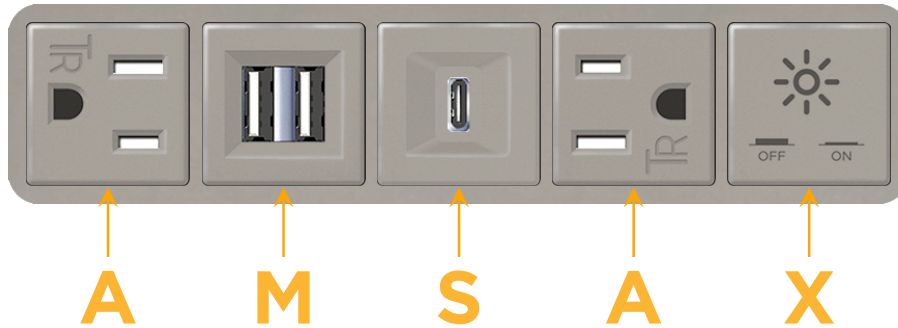

M-POWER-5T

AC POWER & DATA CONNECTIVITY SOLUTION

M-POWER-5TS2-AMSAX-S2AB

Distributed by

Mormax Company, Inc.

8 Westchester Plaza

Elmsford, NY 10523

914-699-0101

sales@mormax.com

mormax.com

Metro Light & Power's line of power & data solutions offers sophisticated design elements combined with greater ease of installation. Streamlined and low-profile, enhanced by side-exiting cords, our outlets advance the industry with their cutting edge look and feel. We believe flexibility is key, and we provide a variety of mounting options, including the ability to mount in limited spaces. Our outlets are available in many finishes and configurations, in addition to a custom color and finish capability for our clients.

Bezel Finish: **UNICOLOR™ SATIN NICKEL (ABS)**

Custom Finishes Available M-POWER-5TS2-AMSAX-S2AB

Features:

Module/Port Options:

- **A** Tamper Resistant AC Receptacle
- **E** USB-A & USB-C (20W)
- **M** Double USB-A (Fast Charging Ports - 18W)
- **H** HDMI
- **6** CAT 6
- **12** RJ 12
- **X** Switched AC
- **Y** 3-Way Switch (Low Voltage)
- **V** USB-C (45W High Speed Charging Port)
- **S** USB-C (25W High Speed Charging Port)
- **R** Switched AC (Rocker Switch)
- **D** Dimmer Switch

Plug:

Supplied with Low Profile Flat 45° Angle 120 VAC Plug

Optional Standard Straight 120 VAC Plug

Optional Straight 120 VAC Pass-through Plug

- CLEAN, COMPACT DESIGN
- STREAMLINED
- LOW PROFILE
- SIDE-EXITING CORDS
- PLUG & PLAY
- 6' AC CORD & PLUG (FLAT PLUG STANDARD)
- CUSTOMIZABLE CONFIGURATIONS AND FINISHES
- UL LISTED FOR MOUNTING IN FURNITURE
- 15A