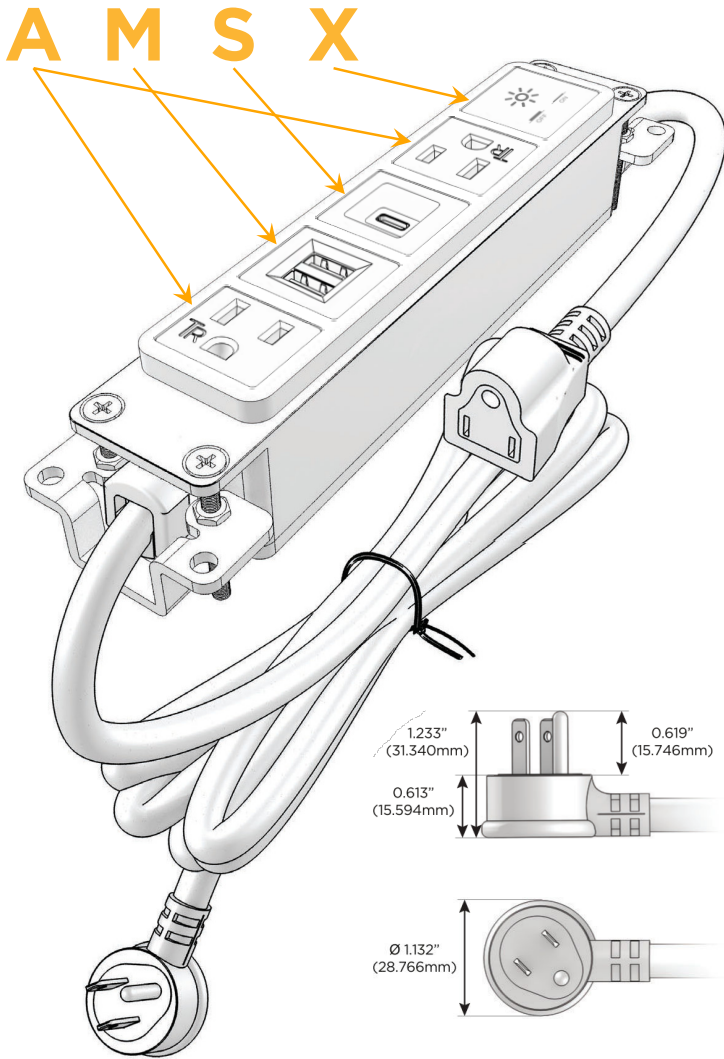

### Module/Port Options:

- A** Tamper Resistant AC Receptacle
- E** USB-A & USB-C (20W)
- M** Double USB-A (Fast Charging Ports - 18W)
- H** HDMI
- 6** CAT 6
- 12** RJ 12
- X** Switched AC
- Y** 3-Way Switch (Low Voltage)
- V** USB-C (45W High Speed Charging Port)
- S** USB-C (25W High Speed Charging Port)
- R** Switched AC (Rocker Switch)
- D** Dimmer Switch

### Plug:

Supplied with Low Profile Flat 45° Angle 120 VAC Plug

Optional Standard Straight 120 VAC Plug

Optional Straight 120 VAC Pass-through Plug

- CLEAN, COMPACT DESIGN
- STREAMLINED
- LOW PROFILE
- SIDE-EXITING CORDS
- PLUG & PLAY
- 6' AC CORD & PLUG (FLAT PLUG STANDARD)
- CUSTOMIZABLE CONFIGURATIONS AND FINISHES
- UL LISTED FOR MOUNTING IN FURNITURE
- 15A

# M-POWER-5T

AC POWER & DATA CONNECTIVITY SOLUTION

M-POWER-5TS2-AMSAX-S2AB

Specs:

**Modules/Ports:**

- A** Tamper Resistant AC Receptacle
- M** Double USB-A (Fast Charging Ports - 18W)
- S** USB-C (25W High Speed Charging Port)
- X** Switched AC