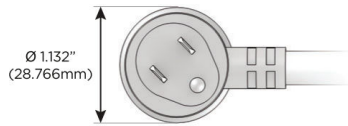

Plug:

- Supplied with Low Profile Flat 45° Angle 120 VAC Plug
- Optional Standard Straight 120 VAC Plug
- Optional Straight 120 VAC Pass-through Plug

- CLEAN, COMPACT DESIGN
- STREAMLINED
- LOW PROFILE
- SIDE-EXITING CORDS
- PLUG & PLAY
- 6' AC CORD & PLUG (FLAT PLUG STANDARD)
- CUSTOMIZABLE CONFIGURATIONS AND FINISHES
- UL LISTED FOR MOUNTING IN FURNITURE
- 15A

M-POWER-5T

AC POWER & DATA CONNECTIVITY SOLUTION

M-POWER-5TS2-AMSA-R-S2AB

Specs:

Modules/Ports:

- A** Tamper Resistant AC Receptacle
- M** Double USB-A (Fast Charging Ports - 18W)
- S** USB-C (25W High Speed Charging Port)
- R** Switched AC (Rocker Switch)