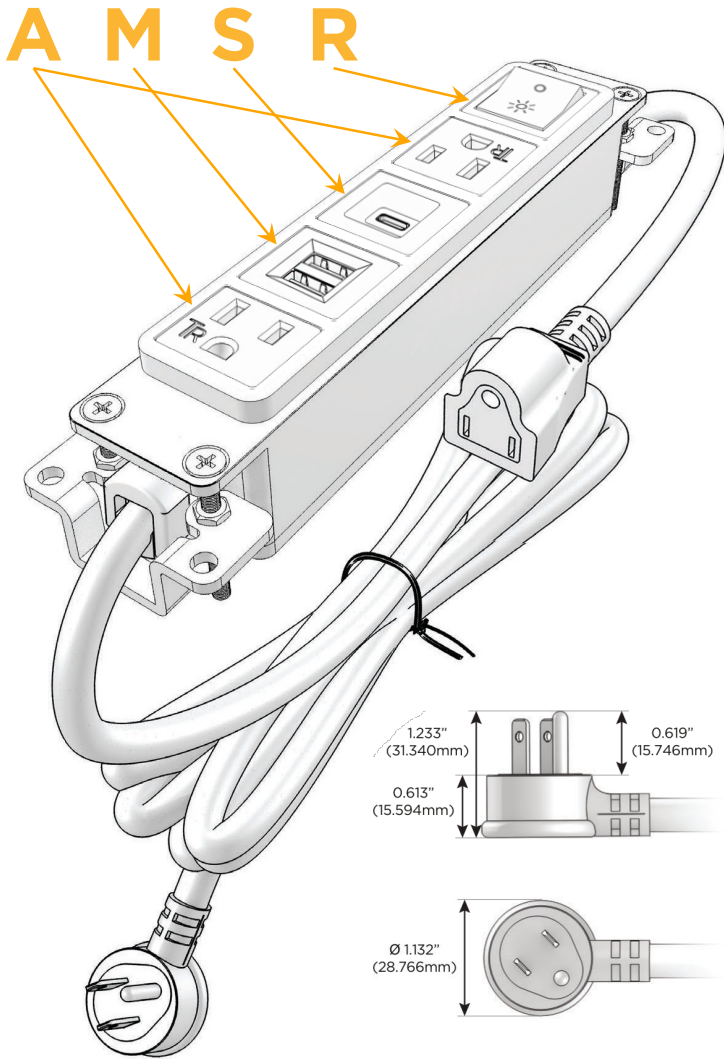

Bezel Finish: **UNICOLOR™ SATIN NICKEL (ABS)**

Custom Finishes Available M-POWER-5TS2-AMSAR-S2AB

Features:

Module/Port Options:

- A** Tamper Resistant AC Receptacle
- E** USB-A & USB-C (20W)
- M** Double USB-A (Fast Charging Ports - 18W)
- H** HDMI
- 6** CAT 6
- 12** RJ 12
- X** Switched AC
- Y** 3-Way Switch (Low Voltage)
- V** USB-C (45W High Speed Charging Port)
- S** USB-C (25W High Speed Charging Port)
- R** Switched AC (Rocker Switch)
- D** Dimmer Switch

Plug:

- Supplied with Low Profile Flat 45° Angle 120 VAC Plug
- Optional Standard Straight 120 VAC Plug
- Optional Straight 120 VAC Pass-through Plug

- CLEAN, COMPACT DESIGN
- STREAMLINED
- LOW PROFILE
- SIDE-EXITING CORDS
- PLUG & PLAY
- 6' AC CORD & PLUG (FLAT PLUG STANDARD)
- CUSTOMIZABLE CONFIGURATIONS AND FINISHES
- UL LISTED FOR MOUNTING IN FURNITURE
- 15A

M-POWER-5T

AC POWER & DATA CONNECTIVITY SOLUTION

M-POWER-5TS2-AMSA-R-S2AB

Specs:

Modules/Ports:

- A** Tamper Resistant AC Receptacle
- M** Double USB-A (Fast Charging Ports - 18W)
- S** USB-C (25W High Speed Charging Port)
- R** Switched AC (Rocker Switch)