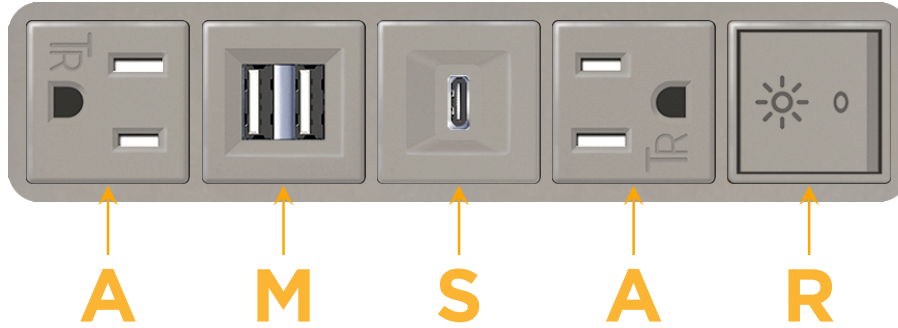

Bezel Finish: **UNICOLOR™ SATIN NICKEL (ABS)**

Custom Finishes Available M-POWER-5TS2-AMSAR-S2AB

Features:

Module/Port Options:

- A** Tamper Resistant AC Receptacle
- E** USB-A & USB-C (20W)
- M** Double USB-A (Fast Charging Ports - 18W)
- H** HDMI
- 6** CAT 6
- 12** RJ 12
- X** Switched AC
- Y** 3-Way Switch (Low Voltage)
- V** USB-C (45W High Speed Charging Port)
- S** USB-C (25W High Speed Charging Port)
- R** Switched AC (Rocker Switch)
- D** Dimmer Switch

Plug:

- Supplied with Low Profile Flat 45° Angle 120 VAC Plug
- Optional Standard Straight 120 VAC Plug
- Optional Straight 120 VAC Pass-through Plug

- CLEAN, COMPACT DESIGN
- STREAMLINED
- LOW PROFILE
- SIDE-EXITING CORDS
- PLUG & PLAY
- 6' AC CORD & PLUG (FLAT PLUG STANDARD)
- CUSTOMIZABLE CONFIGURATIONS AND FINISHES
- UL LISTED FOR MOUNTING IN FURNITURE
- 15A

M-POWER-5T

AC POWER & DATA CONNECTIVITY SOLUTION

M-POWER-5TS2-AMSA-R-S2AB

Specs:

Modules/Ports:

- A** Tamper Resistant AC Receptacle
- M** Double USB-A (Fast Charging Ports - 18W)
- S** USB-C (25W High Speed Charging Port)
- R** Switched AC (Rocker Switch)