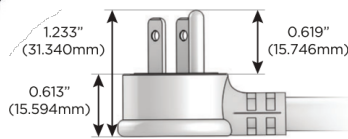

M-POWER-5T

AC POWER & DATA CONNECTIVITY SOLUTION

M-POWER-5TS2-AMSA-R-S2AB

Specs:

Modules/Ports:

- A** Tamper Resistant AC Receptacle
- M** Double USB-A (Fast Charging Ports - 18W)
- S** USB-C (25W High Speed Charging Port)
- R** Switched AC (Rocker Switch)