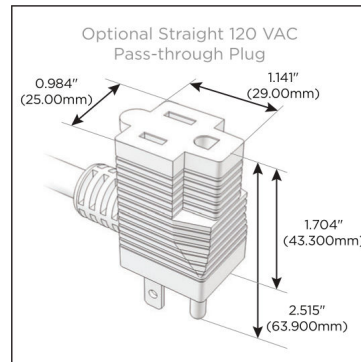

Plug:

- Supplied with Low Profile Flat 45° Angle 120 VAC Plug
- Optional Standard Straight 120 VAC Plug
- Optional Straight 120 VAC Pass-through Plug

- CLEAN, COMPACT DESIGN
- STREAMLINED
- LOW PROFILE
- SIDE-EXITING CORDS
- PLUG & PLAY
- 6' AC CORD & PLUG (FLAT PLUG STANDARD)
- CUSTOMIZABLE CONFIGURATIONS AND FINISHES
- UL LISTED FOR MOUNTING IN FURNITURE
- 15A

M-POWER-5T

AC POWER & DATA CONNECTIVITY SOLUTION

M-POWER-5TS2-AMSA-R-S2AB

Specs:

Modules/Ports:

- A** Tamper Resistant AC Receptacle
- M** Double USB-A (Fast Charging Ports - 18W)
- S** USB-C (25W High Speed Charging Port)
- R** Switched AC (Rocker Switch)