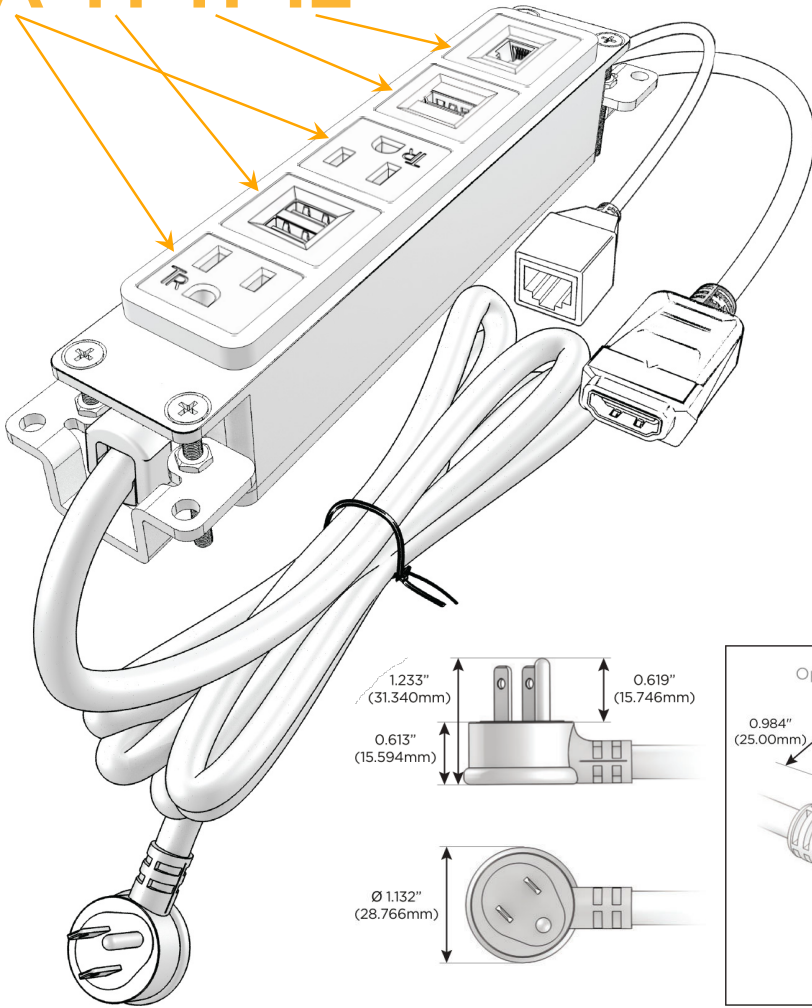

Bezel Finish: **UNICOLOR™ SATIN NICKEL (ABS)**

Custom Finishes Available M-POWER-5TS2-AMAH12-S2AB

Features:

Module/Port Options:

- A** Tamper Resistant AC Receptacle
- E** USB-A & USB-C (20W)
- M** Double USB-A (Fast Charging Ports - 18W)
- H** HDMI
- 6** CAT 6
- 12** RJ 12
- X** Switched AC
- Y** 3-Way Switch (Low Voltage)
- V** USB-C (45W High Speed Charging Port)
- S** USB-C (25W High Speed Charging Port)
- R** Switched AC (Rocker Switch)
- D** Dimmer Switch

Plug:

Supplied with Low Profile Flat 45° Angle 120 VAC Plug

Optional Standard Straight 120 VAC Plug

Optional Straight 120 VAC Pass-through Plug

- CLEAN, COMPACT DESIGN
- STREAMLINED
- LOW PROFILE
- SIDE-EXITING CORDS
- PLUG & PLAY
- 6' AC CORD & PLUG (FLAT PLUG STANDARD)
- CUSTOMIZABLE CONFIGURATIONS AND FINISHES
- UL LISTED FOR MOUNTING IN FURNITURE
- 15A

M-POWER-5T

AC POWER & DATA CONNECTIVITY SOLUTION

M-POWER-5TS2-AMAH12-S2AB

Specs:

Modules/Ports:

- A** Tamper Resistant AC Receptacle
- M** Double USB-A (Fast Charging Ports - 18W)
- H** HDMI
- 12** RJ 12

A M H 12