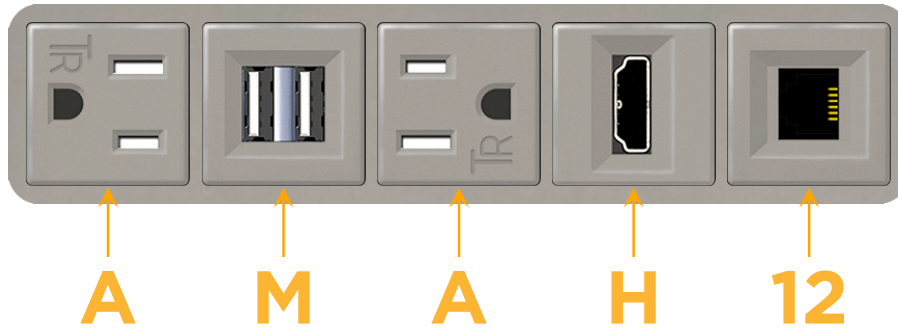

Bezel Finish: **UNICOLOR™ SATIN NICKEL (ABS)**

Custom Finishes Available M-POWER-5TS2-AMAH12-S2AB

Features:

Module/Port Options:

- A** Tamper Resistant AC Receptacle
- E** USB-A & USB-C (20W)
- M** Double USB-A (Fast Charging Ports - 18W)
- H** HDMI
- 6** CAT 6
- 12** RJ 12
- X** Switched AC
- Y** 3-Way Switch (Low Voltage)
- V** USB-C (45W High Speed Charging Port)
- S** USB-C (25W High Speed Charging Port)
- R** Switched AC (Rocker Switch)
- D** Dimmer Switch

Plug:

Supplied with Low Profile Flat 45° Angle 120 VAC Plug

Optional Standard Straight 120 VAC Plug

Optional Straight 120 VAC Pass-through Plug

- CLEAN, COMPACT DESIGN
- STREAMLINED
- LOW PROFILE
- SIDE-EXITING CORDS
- PLUG & PLAY
- 6' AC CORD & PLUG (FLAT PLUG STANDARD)
- CUSTOMIZABLE CONFIGURATIONS AND FINISHES
- UL LISTED FOR MOUNTING IN FURNITURE
- 15A

M-POWER-5T

AC POWER & DATA CONNECTIVITY SOLUTION

M-POWER-5TS2-AMAH12-S2AB

Specs:

Modules/Ports:

- A** Tamper Resistant AC Receptacle
- M** Double USB-A (Fast Charging Ports - 18W)
- H** HDMI
- 12** RJ 12

A M H 12