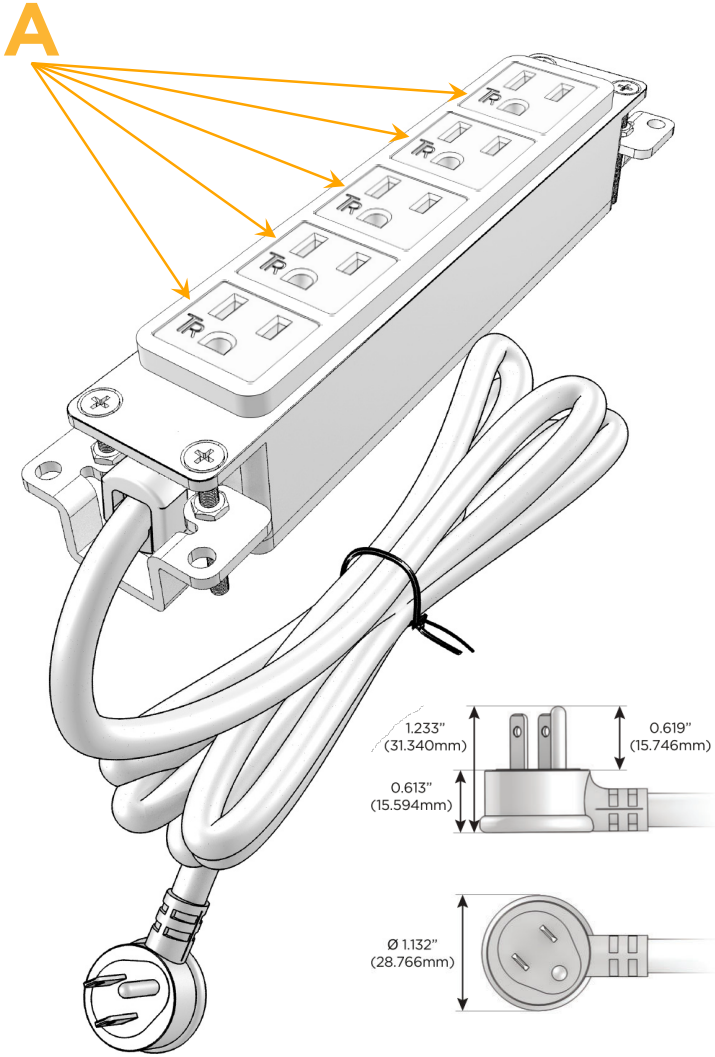

Bezel Finish: **UNICOLOR™ SATIN NICKEL (ABS)**

Custom Finishes Available M-POWER-5TS2-AAAAA-S2AB

Features:

**Module/Port Options:**

- A** Tamper Resistant AC Receptacle
- E** USB-A & USB-C (20W)
- M** Double USB-A (Fast Charging Ports - 18W)
- H** HDMI
- 6** CAT 6
- 12** RJ 12
- X** Switched AC
- Y** 3-Way Switch (Low Voltage)
- V** USB-C (45W High Speed Charging Port)
- S** USB-C (25W High Speed Charging Port)
- R** Switched AC (Rocker Switch)
- D** Dimmer Switch

**Plug:**

- Supplied with Low Profile Flat 45° Angle 120 VAC Plug
- Optional Standard Straight 120 VAC Plug
- Optional Straight 120 VAC Pass-through Plug

- CLEAN, COMPACT DESIGN
- STREAMLINED
- LOW PROFILE
- SIDE-EXITING CORDS
- PLUG & PLAY
- 6' AC CORD & PLUG (FLAT PLUG STANDARD)
- CUSTOMIZABLE CONFIGURATIONS AND FINISHES
- UL LISTED FOR MOUNTING IN FURNITURE
- 15A

# M-POWER-5T

AC POWER & DATA CONNECTIVITY SOLUTION

M-POWER-5TS2-AAAAA-S2AB

Specs:

**Modules/Ports:**

- A Tamper Resistant AC Receptacle

Distributed by

Mormax Company, Inc.