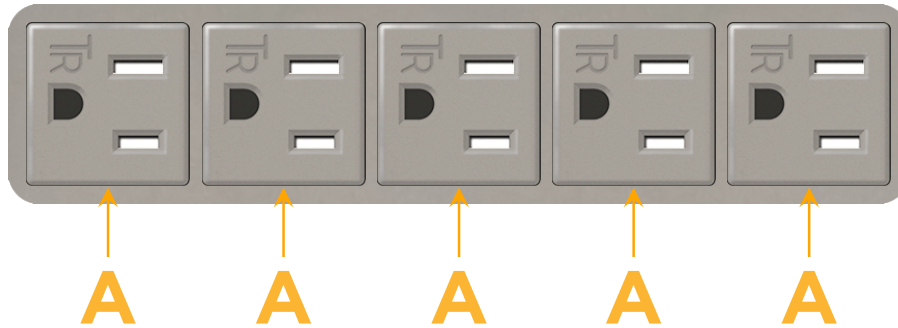

sales@mormax.com

mormax.com

Metro Light & Power's line of power & data solutions offers sophisticated design elements combined with greater ease of installation. Streamlined and low-profile, enhanced by side-exiting cords, our outlets advance the industry with their cutting edge look and feel. We believe flexibility is key, and we provide a variety of mounting options, including the ability to mount in limited spaces. Our outlets are available in many finishes and configurations, in addition to a custom color and finish capability for our clients.

Bezel Finish: **UNICOLOR™ SATIN NICKEL (ABS)**

Custom Finishes Available M-POWER-5TS2-AAAAA-S2AB

Features:

**Module/Port Options:**

- A** Tamper Resistant AC Receptacle
- E** USB-A & USB-C (20W)
- M** Double USB-A (Fast Charging Ports - 18W)
- H** HDMI
- 6** CAT 6
- 12** RJ 12
- X** Switched AC
- Y** 3-Way Switch (Low Voltage)
- V** USB-C (45W High Speed Charging Port)
- S** USB-C (25W High Speed Charging Port)
- R** Switched AC (Rocker Switch)
- D** Dimmer Switch

**Plug:**

- Supplied with Low Profile Flat 45° Angle 120 VAC Plug
- Optional Standard Straight 120 VAC Plug
- Optional Straight 120 VAC Pass-through Plug

- CLEAN, COMPACT DESIGN
- STREAMLINED
- LOW PROFILE
- SIDE-EXITING CORDS
- PLUG & PLAY
- 6' AC CORD & PLUG (FLAT PLUG STANDARD)
- CUSTOMIZABLE CONFIGURATIONS AND FINISHES
- UL LISTED FOR MOUNTING IN FURNITURE
- 15A

# M-POWER-5T

AC POWER & DATA CONNECTIVITY SOLUTION

M-POWER-5TS2-AAAAA-S2AB

Specs:

**Modules/Ports:**

- A Tamper Resistant AC Receptacle

Distributed by

Mormax Company, Inc.