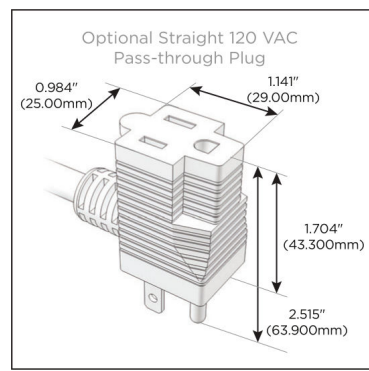

Plug:

Supplied with Low Profile Flat 45° Angle 120 VAC Plug

Optional Standard Straight 120 VAC Plug

Optional Straight 120 VAC Pass-through Plug

- CLEAN, COMPACT DESIGN
- STREAMLINED
- LOW PROFILE
- SIDE-EXITING CORDS
- PLUG & PLAY
- 6' AC CORD & PLUG (FLAT PLUG STANDARD)
- CUSTOMIZABLE CONFIGURATIONS AND FINISHES
- UL LISTED FOR MOUNTING IN FURNITURE
- 15A

M-POWER-5T

AC POWER & DATA CONNECTIVITY SOLUTION

M-POWER-5TRZ-XAMAX-RZAB

Specs:

Modules/Ports:

- X** Switched AC
- A** Tamper Resistant AC Receptacle
- M** Double USB-A (Fast Charging Ports - 18W)

X A M

Distributed by