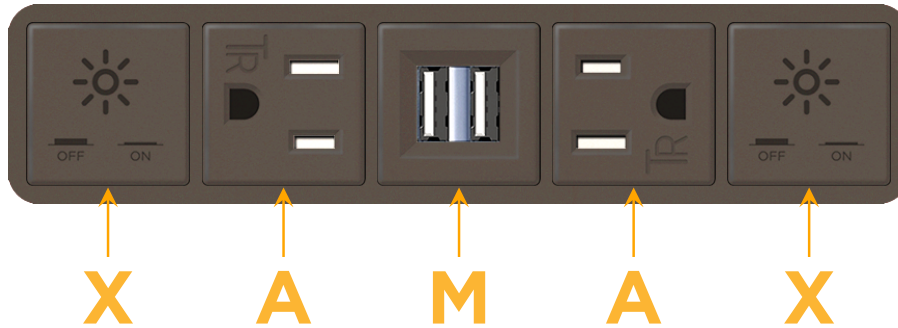

Bezel Finish: **UNICOLOR™ OIL RUBBED BRONZE (ABS)**

Custom Finishes Available M-POWER-5TRZ-XAMAX-RZAB

Features:

Module/Port Options:

- A Tamper Resistant AC Receptacle
- E USB-A & USB-C (20W)
- M Double USB-A (Fast Charging Ports - 18W)
- H HDMI
- 6 CAT 6
- 12 RJ 12
- X Switched AC
- Y 3-Way Switch (Low Voltage)
- V USB-C (45W High Speed Charging Port)
- S USB-C (25W High Speed Charging Port)
- R Switched AC (Rocker Switch)
- D Dimmer Switch

Plug:

Supplied with Low Profile Flat 45° Angle 120 VAC Plug

Optional Standard Straight 120 VAC Plug

Optional Straight 120 VAC Pass-through Plug

- CLEAN, COMPACT DESIGN
- STREAMLINED
- LOW PROFILE
- SIDE-EXITING CORDS
- PLUG & PLAY
- 6' AC CORD & PLUG (FLAT PLUG STANDARD)
- CUSTOMIZABLE CONFIGURATIONS AND FINISHES
- UL LISTED FOR MOUNTING IN FURNITURE
- 15A

M-POWER-5T

AC POWER & DATA CONNECTIVITY SOLUTION

M-POWER-5TRZ-XAMAX-RZAB

Specs:

Modules/Ports:

- X** Switched AC
- A** Tamper Resistant AC Receptacle
- M** Double USB-A (Fast Charging Ports - 18W)

X A M

Distributed by