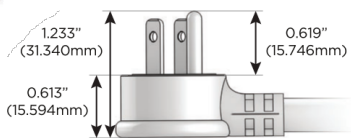

M-POWER-5T

AC POWER & DATA CONNECTIVITY SOLUTION

M-POWER-5TRZ-XAMAX-RZAB

Specs:

Modules/Ports:

- X** Switched AC
- A** Tamper Resistant AC Receptacle
- M** Double USB-A (Fast Charging Ports - 18W)

X A M

Distributed by