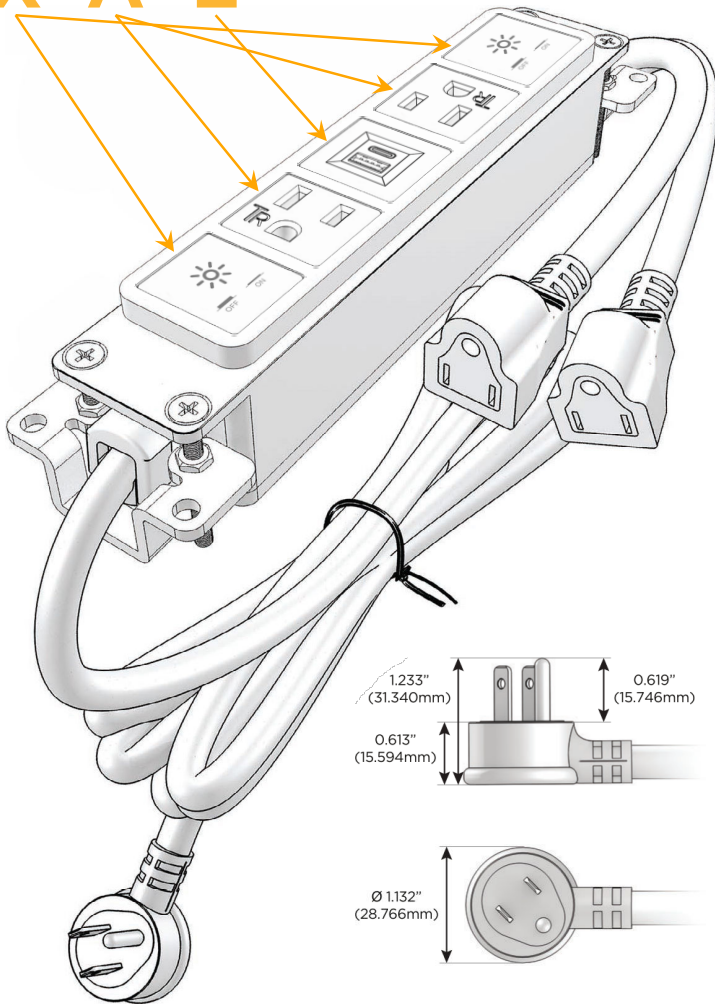

Bezel Finish: **UNICOLOR™ OIL RUBBED BRONZE (ABS)**

Custom Finishes Available M-POWER-5TRZ-XAEAX-RZAB

Features:

Module/Port Options:

- A** Tamper Resistant AC Receptacle
- E** USB-A & USB-C (20W)
- M** Double USB-A (Fast Charging Ports - 18W)
- H** HDMI
- 6** CAT 6
- 12** RJ 12
- X** Switched AC
- Y** 3-Way Switch (Low Voltage)
- V** USB-C (45W High Speed Charging Port)
- S** USB-C (25W High Speed Charging Port)
- R** Switched AC (Rocker Switch)
- D** Dimmer Switch

Plug:

Supplied with Low Profile Flat 45° Angle 120 VAC Plug

Optional Standard Straight 120 VAC Plug

Optional Straight 120 VAC Pass-through Plug

- CLEAN, COMPACT DESIGN
- STREAMLINED
- LOW PROFILE
- SIDE-EXITING CORDS
- PLUG & PLAY
- 6' AC CORD & PLUG (FLAT PLUG STANDARD)
- CUSTOMIZABLE CONFIGURATIONS AND FINISHES
- UL LISTED FOR MOUNTING IN FURNITURE
- 15A

M-POWER-5T

AC POWER & DATA CONNECTIVITY SOLUTION

M-POWER-5TRZ-XAEAX-RZAB

Specs:

Modules/Ports:

- X Switched AC
- A Tamper Resistant AC Receptacle
- E USB-A & USB-C (20W)

X A E

Distributed by