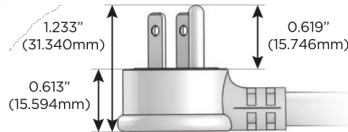

M-POWER-5T

AC POWER & DATA CONNECTIVITY SOLUTION

M-POWER-5TRZ-XAEAX-RZAB

Specs:

Modules/Ports:

- X Switched AC
- A Tamper Resistant AC Receptacle
- E USB-A & USB-C (20W)

X A E

Distributed by