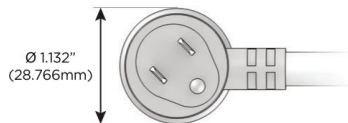

Plug:

Supplied with Low Profile Flat 45° Angle 120 VAC Plug

Optional Standard Straight 120 VAC Plug

Optional Straight 120 VAC Pass-through Plug

- CLEAN, COMPACT DESIGN
- STREAMLINED
- LOW PROFILE
- SIDE-EXITING CORDS
- PLUG & PLAY
- 6' AC CORD & PLUG (FLAT PLUG STANDARD)
- CUSTOMIZABLE CONFIGURATIONS AND FINISHES
- UL LISTED FOR MOUNTING IN FURNITURE
- 15A

M-POWER-5T

AC POWER & DATA CONNECTIVITY SOLUTION

M-POWER-5TRZ-XAEAX-RZAB

Specs:

Modules/Ports:

- X Switched AC
- A Tamper Resistant AC Receptacle
- E USB-A & USB-C (20W)

X A E

Distributed by