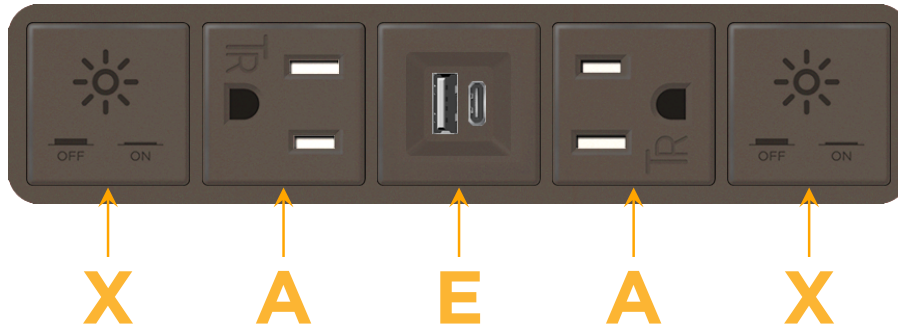

Bezel Finish: **UNICOLOR™ OIL RUBBED BRONZE (ABS)**

Custom Finishes Available M-POWER-5TRZ-XAEAX-RZAB

Features:

Module/Port Options:

- A** Tamper Resistant AC Receptacle
- E** USB-A & USB-C (20W)
- M** Double USB-A (Fast Charging Ports - 18W)
- H** HDMI
- 6** CAT 6
- 12** RJ 12
- X** Switched AC
- Y** 3-Way Switch (Low Voltage)
- V** USB-C (45W High Speed Charging Port)
- S** USB-C (25W High Speed Charging Port)
- R** Switched AC (Rocker Switch)
- D** Dimmer Switch

Plug:

Supplied with Low Profile Flat 45° Angle 120 VAC Plug

Optional Standard Straight 120 VAC Plug

Optional Straight 120 VAC Pass-through Plug

- CLEAN, COMPACT DESIGN
- STREAMLINED
- LOW PROFILE
- SIDE-EXITING CORDS
- PLUG & PLAY
- 6' AC CORD & PLUG (FLAT PLUG STANDARD)
- CUSTOMIZABLE CONFIGURATIONS AND FINISHES
- UL LISTED FOR MOUNTING IN FURNITURE
- 15A

M-POWER-5T

AC POWER & DATA CONNECTIVITY SOLUTION

M-POWER-5TRZ-XAEAX-RZAB

Specs:

Modules/Ports:

- X Switched AC
- A Tamper Resistant AC Receptacle
- E USB-A & USB-C (20W)

X A E

Distributed by