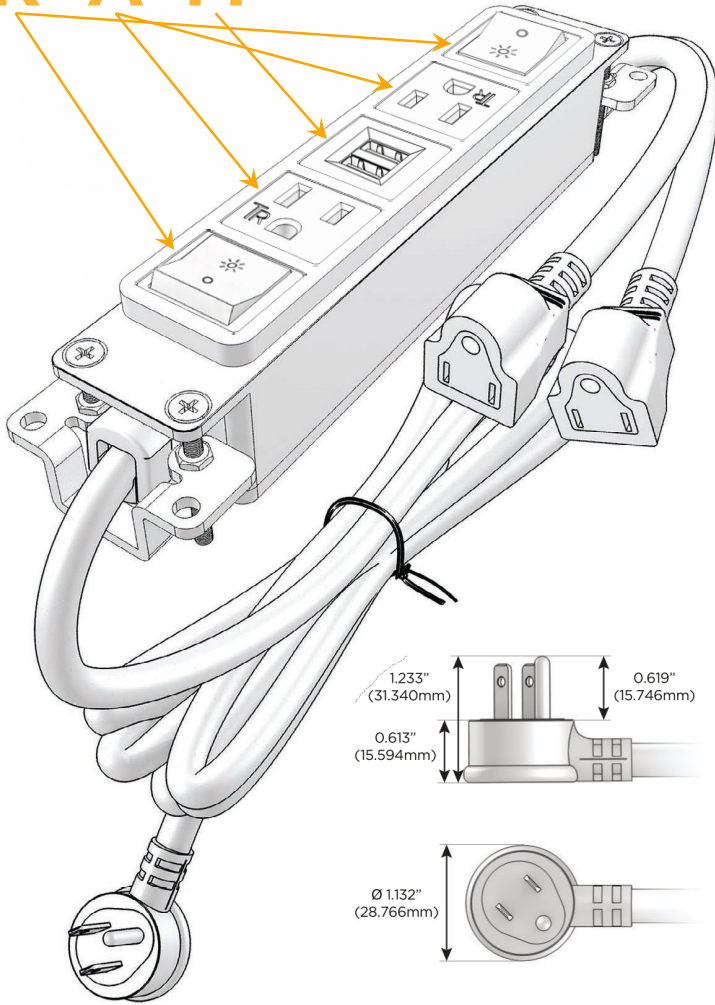

M-POWER-5T

AC POWER & DATA CONNECTIVITY SOLUTION

M-POWER-5TRZ-RAMAR-RZAB

Specs:

Modules/Ports:

- **R** Switched AC (Rocker Switch)
- **A** Tamper Resistant AC Receptacle
- **M** Double USB-A (Fast Charging Ports - 18W)

R A M