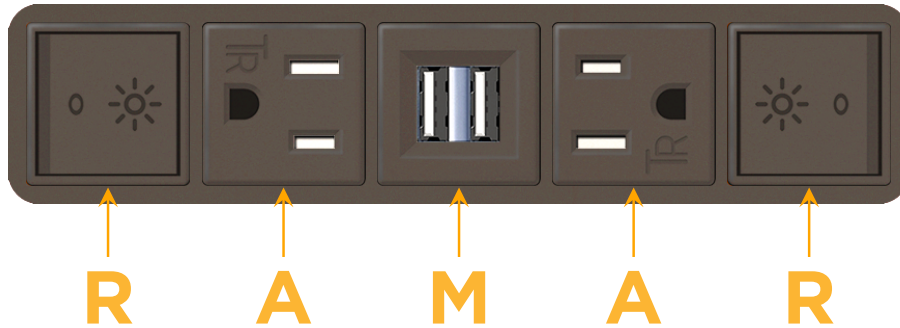

M-POWER-5T

AC POWER & DATA CONNECTIVITY SOLUTION

M-POWER-5TRZ-RAMAR-RZAB

Distributed by

Mormax Company, Inc.

8 Westchester Plaza

Elmsford, NY 10523

914-699-0101

sales@mormax.com

mormax.com

Metro Light & Power's line of power & data solutions offers sophisticated design elements combined with greater ease of installation. Streamlined and low-profile, enhanced by side-exiting cords, our outlets advance the industry with their cutting edge look and feel. We believe flexibility is key, and we provide a variety of mounting options, including the ability to mount in limited spaces. Our outlets are available in many finishes and configurations, in addition to a custom color and finish capability for our clients.

Bezel Finish: **UNICOLOR™ OIL RUBBED BRONZE (ABS)**

Custom Finishes Available M-POWER-5TRZ-RAMAR-RZAB

Features:

Module/Port Options:

- **A** Tamper Resistant AC Receptacle
- **E** USB-A & USB-C (20W)
- **M** Double USB-A (Fast Charging Ports - 18W)
- **H** HDMI
- **6** CAT 6
- **12** RJ 12
- **X** Switched AC
- **Y** 3-Way Switch (Low Voltage)
- **V** USB-C (45W High Speed Charging Port)
- **S** USB-C (25W High Speed Charging Port)
- **R** Switched AC (Rocker Switch)
- **D** Dimmer Switch

Plug:

Supplied with Low Profile Flat 45° Angle 120 VAC Plug

Optional Standard Straight 120 VAC Plug

Optional Straight 120 VAC Pass-through Plug

- CLEAN, COMPACT DESIGN
- STREAMLINED
- LOW PROFILE
- SIDE-EXITING CORDS
- PLUG & PLAY
- 6' AC CORD & PLUG (FLAT PLUG STANDARD)
- CUSTOMIZABLE CONFIGURATIONS AND FINISHES
- UL LISTED FOR MOUNTING IN FURNITURE
- 15A