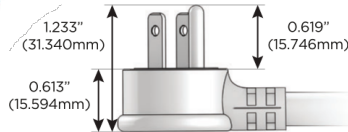

M-POWER-5T

AC POWER & DATA CONNECTIVITY SOLUTION

M-POWER-5TRZ-RAMAR-RZAB

Specs:

Modules/Ports:

- **R** Switched AC (Rocker Switch)
- **A** Tamper Resistant AC Receptacle
- **M** Double USB-A (Fast Charging Ports - 18W)

R A M