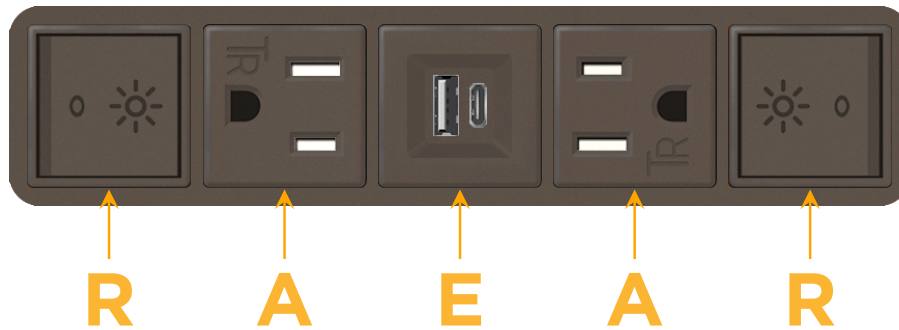

Bezel Finish: **UNICOLOR™ OIL RUBBED BRONZE (ABS)**

Custom Finishes Available M-POWER-5TRZ-RAEAR-RZAB

Features:

Module/Port Options:

- A Tamper Resistant AC Receptacle
- E USB-A & USB-C (20W)
- M Double USB-A (Fast Charging Ports - 18W)
- H HDMI
- 6 CAT 6
- 12 RJ 12
- X Switched AC
- Y 3-Way Switch (Low Voltage)
- V USB-C (45W High Speed Charging Port)
- S USB-C (25W High Speed Charging Port)
- R Switched AC (Rocker Switch)
- D Dimmer Switch

Plug:

- Supplied with Low Profile Flat 45° Angle 120 VAC Plug
- Optional Standard Straight 120 VAC Plug
- Optional Straight 120 VAC Pass-through Plug

- CLEAN, COMPACT DESIGN
- STREAMLINED
- LOW PROFILE
- SIDE-EXITING CORDS
- PLUG & PLAY
- 6' AC CORD & PLUG (FLAT PLUG STANDARD)
- CUSTOMIZABLE CONFIGURATIONS AND FINISHES
- UL LISTED FOR MOUNTING IN FURNITURE
- 15A

M-POWER-5T

AC POWER & DATA CONNECTIVITY SOLUTION

M-POWER-5TRZ-RAEAR-RZAB

Specs:

Modules/Ports:

- R** Switched AC (Rocker Switch)
- A** Tamper Resistant AC Receptacle
- E** USB-A & USB-C (20W)

R A E

Distributed by