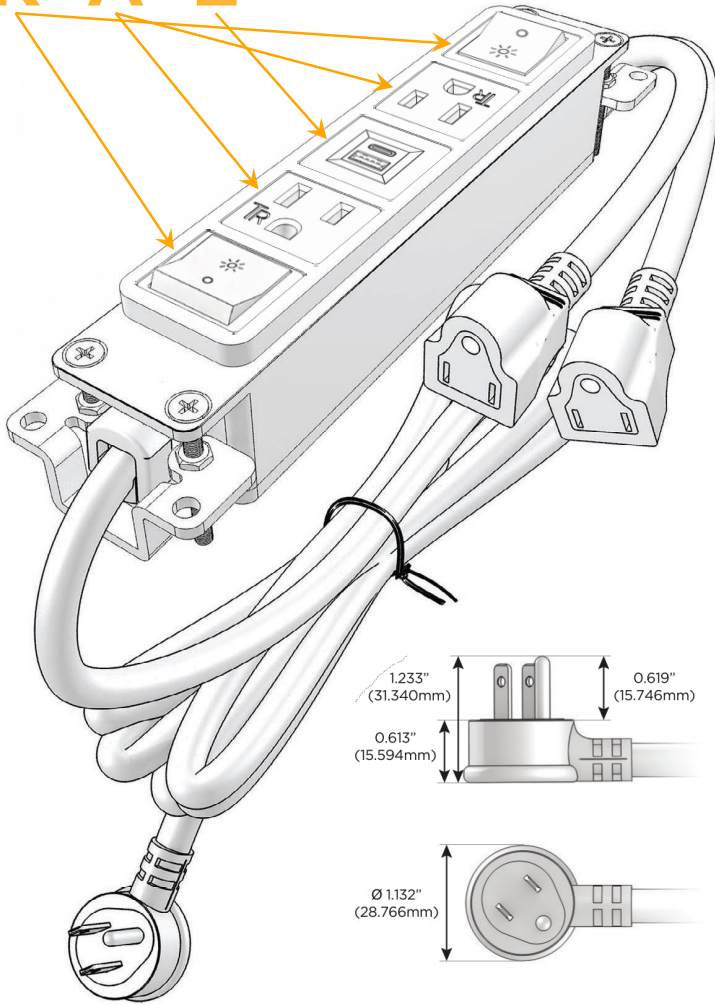

Bezel Finish: **UNICOLOR™ OIL RUBBED BRONZE (ABS)**

Custom Finishes Available M-POWER-5TRZ-RAEAR-RZAB

Features:

Module/Port Options:

- A Tamper Resistant AC Receptacle
- E USB-A & USB-C (20W)
- M Double USB-A (Fast Charging Ports - 18W)
- H HDMI
- 6 CAT 6
- 12 RJ 12
- X Switched AC
- Y 3-Way Switch (Low Voltage)
- V USB-C (45W High Speed Charging Port)
- S USB-C (25W High Speed Charging Port)
- R Switched AC (Rocker Switch)
- D Dimmer Switch

Plug:

- Supplied with Low Profile Flat 45° Angle 120 VAC Plug
- Optional Standard Straight 120 VAC Plug
- Optional Straight 120 VAC Pass-through Plug

- CLEAN, COMPACT DESIGN
- STREAMLINED
- LOW PROFILE
- SIDE-EXITING CORDS
- PLUG & PLAY
- 6' AC CORD & PLUG (FLAT PLUG STANDARD)
- CUSTOMIZABLE CONFIGURATIONS AND FINISHES
- UL LISTED FOR MOUNTING IN FURNITURE
- 15A

M-POWER-5T

AC POWER & DATA CONNECTIVITY SOLUTION

M-POWER-5TRZ-RAEAR-RZAB

Specs:

Modules/Ports:

- R** Switched AC (Rocker Switch)
- A** Tamper Resistant AC Receptacle
- E** USB-A & USB-C (20W)

R A E

Distributed by