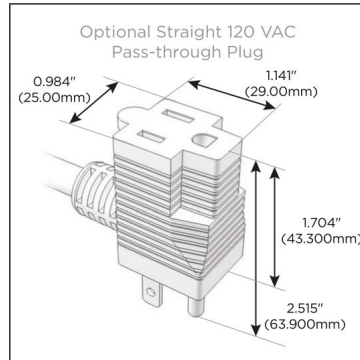

M-POWER-5T

AC POWER & DATA CONNECTIVITY SOLUTION

M-POWER-5TRZ-AMSH12-RZAB

Specs:

Modules/Ports:

- **A** Tamper Resistant AC Receptacle
- **M** Double USB-A (Fast Charging Ports - 18W)
- **S** USB-C (25W High Speed Charging Port)
- **H** HDMI
- **12** RJ 12

A M S H 12