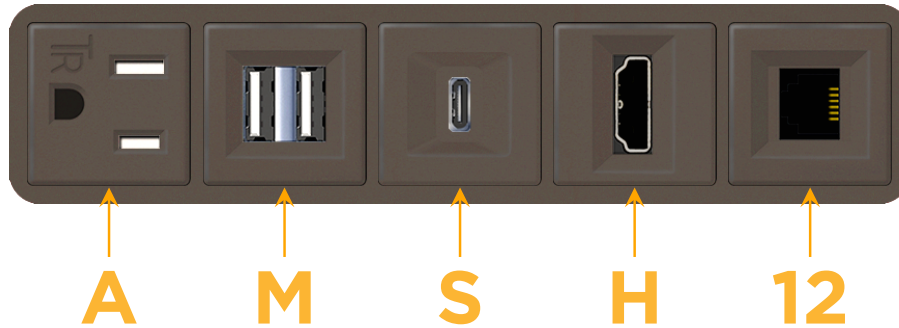

Bezel Finish: **UNICOLOR™ OIL RUBBED BRONZE (ABS)**

Custom Finishes Available M-POWER-5TRZ-AMSH12-RZAB

Features:

Module/Port Options:

- A** Tamper Resistant AC Receptacle
- E** USB-A & USB-C (20W)
- M** Double USB-A (Fast Charging Ports - 18W)
- H** HDMI
- 6** CAT 6
- 12** RJ 12
- X** Switched AC
- Y** 3-Way Switch (Low Voltage)
- V** USB-C (45W High Speed Charging Port)
- S** USB-C (25W High Speed Charging Port)
- R** Switched AC (Rocker Switch)
- D** Dimmer Switch

Plug:

Supplied with Low Profile Flat 45° Angle 120 VAC Plug

Optional Standard Straight 120 VAC Plug

Optional Straight 120 VAC Pass-through Plug

- CLEAN, COMPACT DESIGN
- STREAMLINED
- LOW PROFILE
- SIDE-EXITING CORDS
- PLUG & PLAY
- 6' AC CORD & PLUG (FLAT PLUG STANDARD)
- CUSTOMIZABLE CONFIGURATIONS AND FINISHES
- UL LISTED FOR MOUNTING IN FURNITURE
- 15A

M-POWER-5T

AC POWER & DATA CONNECTIVITY SOLUTION

M-POWER-5TRZ-AMSH12-RZAB

Specs:

Modules/Ports:

- A** Tamper Resistant AC Receptacle
- M** Double USB-A (Fast Charging Ports - 18W)
- S** USB-C (25W High Speed Charging Port)
- H** HDMI
- 12** RJ 12