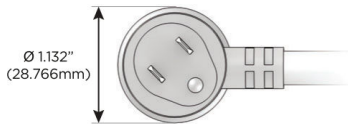

M-POWER-5T

AC POWER & DATA CONNECTIVITY SOLUTION

M-POWER-5TRZ-AMSH12-RZAB

Specs:

Modules/Ports:

- **A** Tamper Resistant AC Receptacle
- **M** Double USB-A (Fast Charging Ports - 18W)
- **S** USB-C (25W High Speed Charging Port)
- **H** HDMI
- **12** RJ 12

A M S H 12