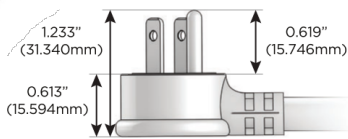

M-POWER-5T

AC POWER & DATA CONNECTIVITY SOLUTION

M-POWER-5TRZ-AMSH12-RZAB

Specs:

Modules/Ports:

- **A** Tamper Resistant AC Receptacle
- **M** Double USB-A (Fast Charging Ports - 18W)
- **S** USB-C (25W High Speed Charging Port)
- **H** HDMI
- **12** RJ 12

A M S H 12