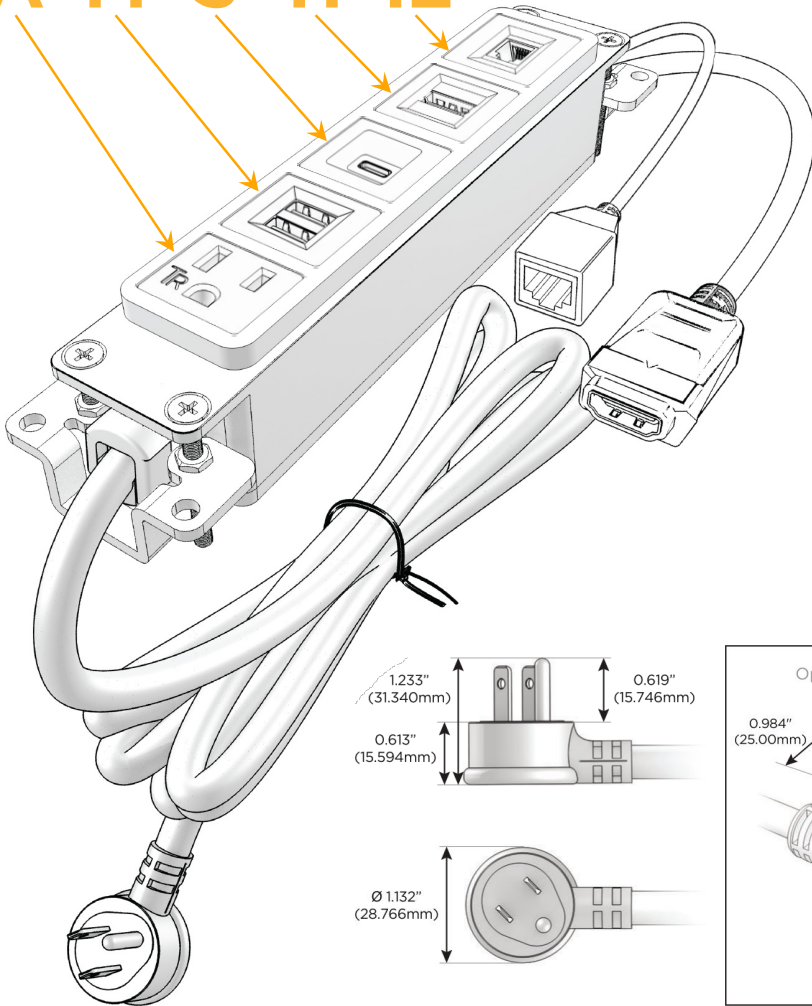

M-POWER-5T

AC POWER & DATA CONNECTIVITY SOLUTION

M-POWER-5TRZ-AMSH12-RZAB

Specs:

Modules/Ports:

- **A** Tamper Resistant AC Receptacle
- **M** Double USB-A (Fast Charging Ports - 18W)
- **S** USB-C (25W High Speed Charging Port)
- **H** HDMI
- **12** RJ 12

A M S H 12