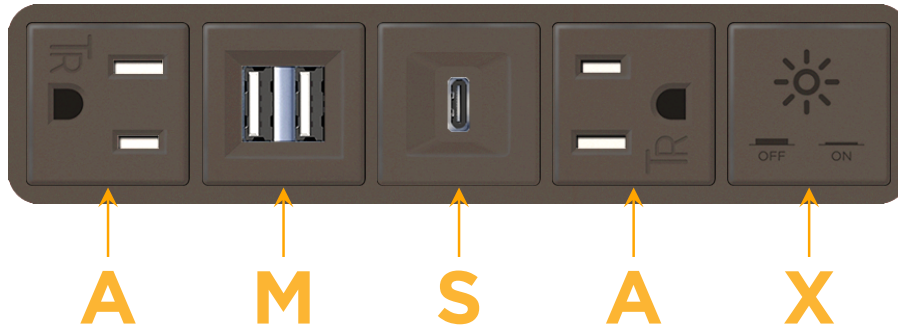

Bezel Finish: **UNICOLOR™ OIL RUBBED BRONZE (ABS)**

Custom Finishes Available M-POWER-5TRZ-AMSAX-RZAB

Features:

Module/Port Options:

- A** Tamper Resistant AC Receptacle
- E** USB-A & USB-C (20W)
- M** Double USB-A (Fast Charging Ports - 18W)
- H** HDMI
- 6** CAT 6
- 12** RJ 12
- X** Switched AC
- Y** 3-Way Switch (Low Voltage)
- V** USB-C (45W High Speed Charging Port)
- S** USB-C (25W High Speed Charging Port)
- R** Switched AC (Rocker Switch)
- D** Dimmer Switch

Plug:

Supplied with Low Profile Flat 45° Angle 120 VAC Plug

Optional Standard Straight 120 VAC Plug

Optional Straight 120 VAC Pass-through Plug

- CLEAN, COMPACT DESIGN
- STREAMLINED
- LOW PROFILE
- SIDE-EXITING CORDS
- PLUG & PLAY
- 6' AC CORD & PLUG (FLAT PLUG STANDARD)
- CUSTOMIZABLE CONFIGURATIONS AND FINISHES
- UL LISTED FOR MOUNTING IN FURNITURE
- 15A

M-POWER-5T

AC POWER & DATA CONNECTIVITY SOLUTION

M-POWER-5TRZ-AMSAX-RZAB

Specs:

Modules/Ports:

- A** Tamper Resistant AC Receptacle
- M** Double USB-A (Fast Charging Ports - 18W)
- S** USB-C (25W High Speed Charging Port)
- X** Switched AC