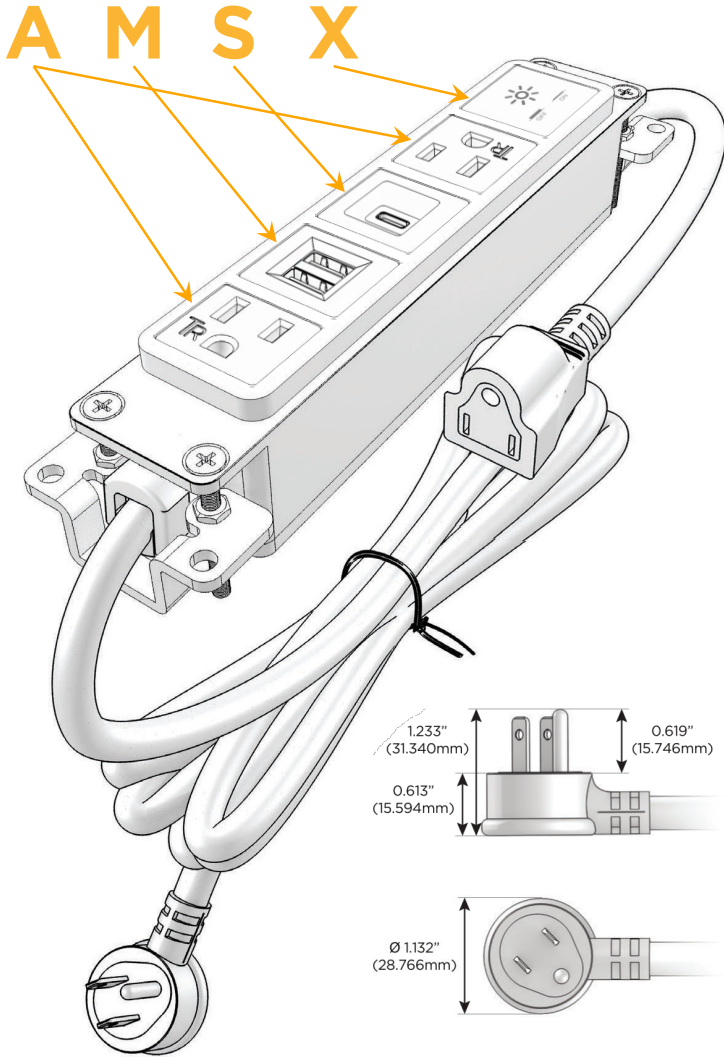

Bezel Finish: **UNICOLOR™ OIL RUBBED BRONZE (ABS)**

Custom Finishes Available M-POWER-5TRZ-AMSAX-RZAB

Features:

Module/Port Options:

- A** Tamper Resistant AC Receptacle
- E** USB-A & USB-C (20W)
- M** Double USB-A (Fast Charging Ports - 18W)
- H** HDMI
- 6** CAT 6
- 12** RJ 12
- X** Switched AC
- Y** 3-Way Switch (Low Voltage)
- V** USB-C (45W High Speed Charging Port)
- S** USB-C (25W High Speed Charging Port)
- R** Switched AC (Rocker Switch)
- D** Dimmer Switch

Plug:

Supplied with Low Profile Flat 45° Angle 120 VAC Plug

Optional Standard Straight 120 VAC Plug

Optional Straight 120 VAC Pass-through Plug

- CLEAN, COMPACT DESIGN
- STREAMLINED
- LOW PROFILE
- SIDE-EXITING CORDS
- PLUG & PLAY
- 6' AC CORD & PLUG (FLAT PLUG STANDARD)
- CUSTOMIZABLE CONFIGURATIONS AND FINISHES
- UL LISTED FOR MOUNTING IN FURNITURE
- 15A

M-POWER-5T

AC POWER & DATA CONNECTIVITY SOLUTION

M-POWER-5TRZ-AMSAX-RZAB

Specs:

Modules/Ports:

- A** Tamper Resistant AC Receptacle
- M** Double USB-A (Fast Charging Ports - 18W)
- S** USB-C (25W High Speed Charging Port)
- X** Switched AC